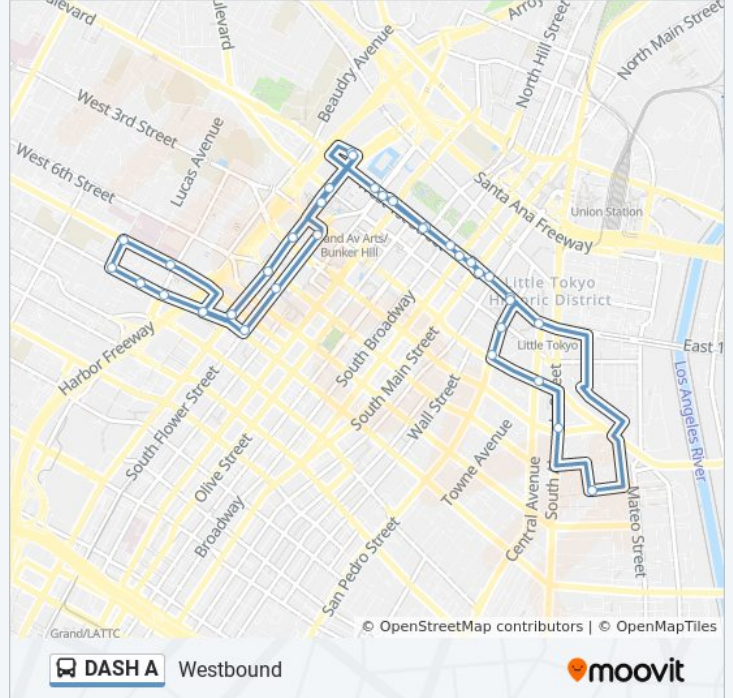

## DASH A

(Westbound) Dash A / City West

[Get The App](#)

The DASH A bus line (Westbound) Dash A / City West has one route. For regular weekdays, their operation hours are:  
 (1) (Westbound) Dash A / City West: 6:00 AM - 9:03 PM  
 Use the Moovit App to find the closest DASH A bus station near you and find out when is the next DASH A bus arriving.

### Direction: (Westbound) Dash A / City West

40 stops

[VIEW LINE SCHEDULE](#)

- Palmetto St & S Hewitt St
- Alameda St & 4th St
- 3rd & Central WB
- San Pedro St & 3rd St
- San Pedro St & 2nd St
- 1st St & San Pedro St
- 1st St & Los Angeles St
- 1st St & Main St
- 1st St & Broadway
- 1st St + Hill St
- 1st St & Grand Ave (Westbound)
- 1st St & Hope St
- Diamond St & Figueroa St
- Figueroa St & 2nd St
- Flower St & 3rd St (Southbound)
- Flower St & 5th St
- Flower St & 7th St (Southbound)
- 7th St & Francisco St
- 7th St & Bixel St
- 7th St & Lucas Ave
- 7th / Witmer
- Wilshire Blvd & Witmer St

### DASH A bus Info

**Direction:** (Westbound) Dash A / City West

**Stops:** 40

**Trip Duration:** 61 min

**Line Summary:**

Wilshire St & Bixel St

Figueroa St & 7th St

Figueroa St & 5th St

Little Tokyo / Arts District Station

1st St & Rose St

Hewitt St & 2nd St

Traction Ave & Hewitt St

Traction Ave & Merrick St

Molino St & Palmetto St

Palmetto St & S Hewitt St

DASH A bus time schedules and route maps are available in an offline PDF at [moovitapp.com](https://moovitapp.com). Use the [Moovit App](#) to see live bus times, train schedule or subway schedule, and step-by-step directions for all public transit in Los Angeles.