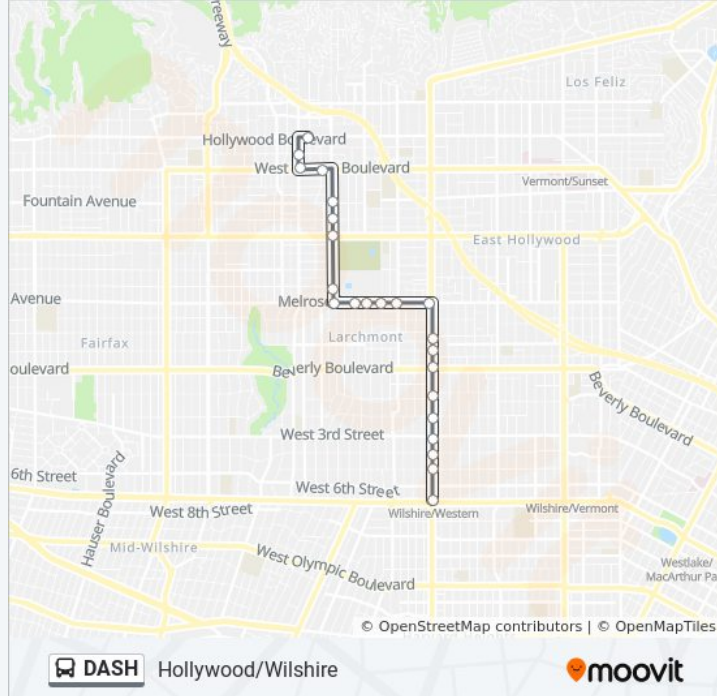

Hollywood Blvd & Argyle Ave (Eastbound)

Direction: Southbound

22 stops

[VIEW LINE SCHEDULE](#)

Hollywood Blvd & Argyle Ave (Eastbound)

Sunset & Gower (Eastbound)

Gower & Fountain (Southbound)

Gower & Lexington (Southbound)

Gower & Santa Monica (Southbound)

Gower & Romaine (Southbound)

Gower & Waring (Southbound)

Melrose & Beachwood (Eastbound)

Melrose & Windsor (Eastbound)

Melrose & Bronson (Eastbound)

Melrose & Van Ness (Eastbound)

Melrose & Wilton (Eastbound)

Western & Melrose (Southbound)

Western & Maplewood (Southbound)

Western & Elmwood (Southbound)

Western & Beverly (Southbound)

Western & 1st (Southbound)

Western & 2nd (Southbound)

DASH bus Time Schedule

Southbound Route Timetable:

Sunday	9:00 AM - 6:10 PM
Monday	6:00 AM - 6:55 PM
Tuesday	6:00 AM - 6:55 PM
Wednesday	6:00 AM - 6:55 PM
Thursday	6:00 AM - 6:55 PM
Friday	6:00 AM - 6:55 PM
Saturday	9:00 AM - 6:10 PM

DASH bus Info

Direction: Southbound

Stops: 22

Trip Duration: 20 min

Line Summary: