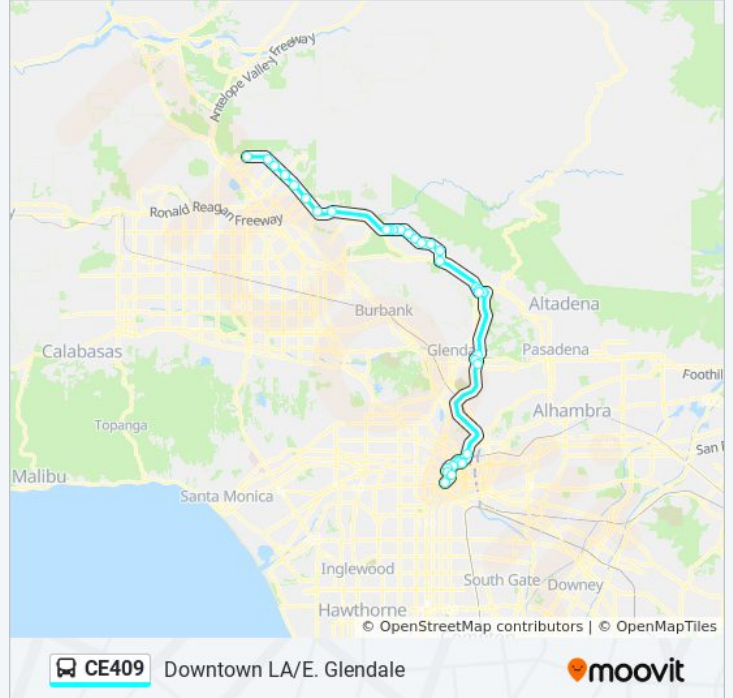

Harvey Dr & Holly Dr (Eastbound)

Verdugo Blvd & Hilldale Dr (Westbound)

Verdugo Blvd & Valihi Way (Westbound)

Verdugo Blvd & Montrose Ave (Westbound)

Montrose Avenue 2113

Montrose Ave & Ocean View Blvd

Lowell Ave & Honolulu Ave (Northbound)

Foothill Blvd & Lowell Ave (Westbound)

Foothill Blvd & Tujunga Canyon Blvd (Westbound)

Foothill Blvd & Pinewood Ave (Westbound)

### CE409 bus Info

**Direction:** Northbound

**Stops:** 36

**Trip Duration:** 87 min

**Line Summary:**

Foothill Blvd & Mountair Ave (Westbound)  
 Foothill Blvd & Apperson St (Westbound)  
 Foothill Blvd & Woodward Ave (Westbound)  
 Foothill Blvd & Oro Vista Ave (Westbound)  
 Foothill Blvd & Sherman Grove Ave (Westbound)  
 Sunland Blvd & Foothill Blvd (Westbound)  
 Foothill Blvd & 210 Hwy (Westbound)  
 Foothill Blvd & Terra Bella St (Westbound)  
 Foothill Blvd & Paxton St (Westbound)  
 Foothill Blvd & Maclay St (Westbound)  
 Foothill Blvd & Hubbard St (Westbound)  
 Foothill Blvd & Polk St (Westbound)  
 Foothill / Bledsoe  
 Foothill Blvd & Glenoaks Blvd (Arriving)

**Direction: Southbound**

36 stops

[VIEW LINE SCHEDULE](#)

Foothill Blvd & Glenoaks Blvd (Departing)  
 Foothill / Bledsoe  
 Foothill Blvd & Polk St (Eastbound)  
 Foothill Blvd & Hubbard St (Eastbound)  
 Foothill Blvd & Maclay St (Eastbound)  
 Foothill Blvd & Paxton St (Eastbound)  
 Foothill Blvd & Terra Bella St (Eastbound)  
 Foothill Blvd & 210 Hwy (Eastbound)  
 Sunland Blvd & Foothill Blvd (Eastbound)  
 Foothill Blvd & Sherman Grove Ave (Eastbound)  
 Foothill Blvd & Oro Vista Ave (Eastbound)  
 Foothill Blvd & Woodward Ave (Eastbound)  
 Foothill Blvd & Apperson St (Eastbound)  
 Foothill Blvd & Mountair Ave (Eastbound)  
 Foothill Blvd & Pinewood Ave (Eastbound)