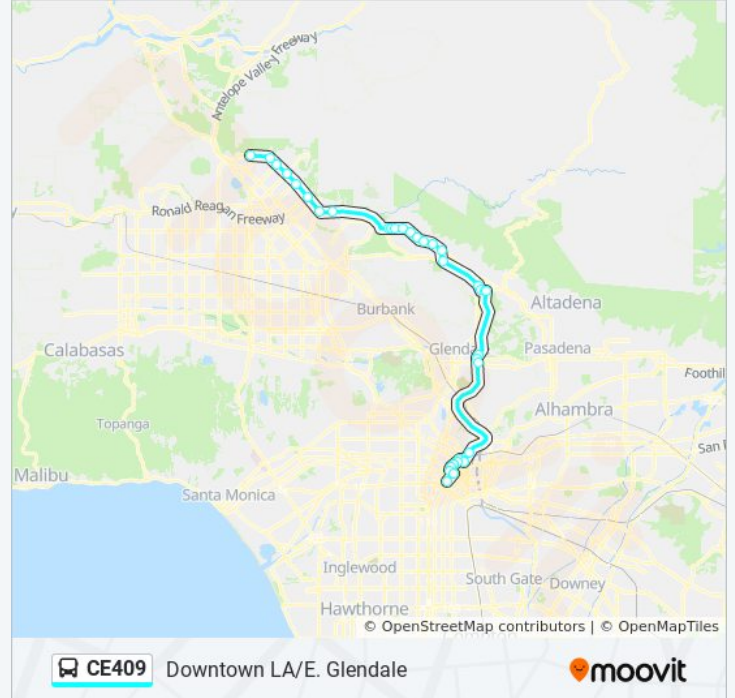

Foothill Blvd & Tujunga Canyon Blvd (Eastbound)

Foothill Blvd & Lowell Ave (Eastbound)

Honolulu & Lowell Ave

Montrose Ave & Ocean View Blvd (Eastbound)

Montrose Ave & Florencita Dr (Southbound)

Verdugo Blvd & Valihi Way (Eastbound)

Verdugo Blvd & 2 Fwy (Eastbound)

Harvey Dr & Holly Dr (Southbound)

Glendale Park & Ride (Eastbound)

Eagledale Ave & Colorado St (Southbound)

Broadway & College St.

Broadway & Temple St.

Temple St & Grand Ave

Hope St & Temple St (Southbound)

Hope St & 1st St (Southbound)

Flower St & 3rd St (Southbound)

Flower St & 4th St

Flower St & 5th St

7th St & Hope St

7th St & Hill St

Hill / 12th

CE409 bus time schedules and route maps are available in an offline PDF at moovitapp.com. Use the [Moovit App](#) to see live bus times, train schedule or subway schedule, and step-by-step directions for all public transit in Los Angeles.

[About Moovit](#) • [MaaS Solutions](#) • [Supported Countries](#) • [Mooviter Community](#)

© 2024 Moovit - All Rights Reserved

Check Live Arrival Times