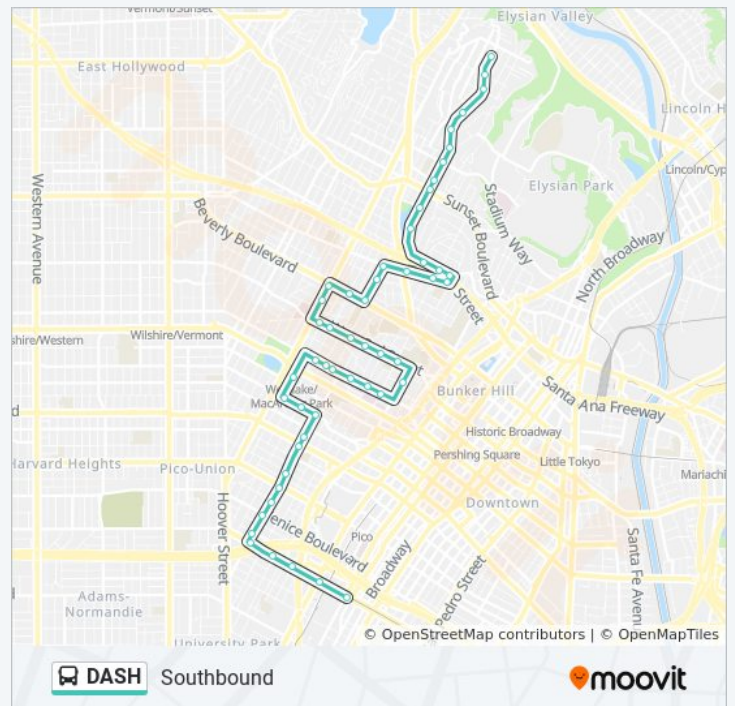

6th St & Burlington Ave (Eastbound)

6th St & Union Ave (Eastbound)

6th St & Valencia St (Eastbound)

6th St & Witmer St (Eastbound)

Bellevue / Edgeware

Bellevue Ave & Douglas St (Eastbound)  
 Bellevue Ave & E Edgeware Rd (Eastbound)  
 Temple St & Edgeware Rd (Westbound)  
 Temple St & Douglas St (Westbound)  
 Temple St & Glendale Blvd (Westbound)  
 Union Ave & Temple St (Southbound)  
 Union Ave & Court St (Southbound)  
 Union Ave & Beverly Blvd (Southbound)  
 Beverly Blvd & Bonnie Brae St (Westbound)  
 Alvarado St & Beverly Blvd (Southbound)

Alvarado St & Valley St (Southbound)  
 3rd St & Westlake Ave (Eastbound)  
 3rd St & Bonnie Brae St (Eastbound)  
 3rd St & Union Ave (Eastbound)  
 3rd St & Loma Dr (Eastbound)  
 3rd St & Witmer St (Eastbound)  
 3rd St & Lucas Ave (Eastbound)  
 Bixel St & Maryland St (Southbound)  
 6th St & Lucas Ave (Westbound)  
 6th St & Witmer St (Westbound)

**Direction:** Southbound

**Stops:** 52

**Trip Duration:** 53 min

**Line Summary:**

6th St & Valencia St (Westbound)  
6th St & Union Ave (Westbound)  
6th St & Burlington Ave (Westbound)  
6th St & Bonnie Brae St (Westbound)  
Westlake Ave & Wilshire Blvd (Southbound)  
8th St & Westlake Ave (Eastbound)  
8th St & Burlington Ave (Eastbound)  
8th St & Union Ave (Eastbound)  
Union Ave & James M Wood Blvd (Southbound)  
Union Ave & Olympic Blvd (Southbound)  
Union Ave & 12th St (Southbound)  
Union Ave & Pico Blvd (Southbound)  
Union Ave & 14th St (Southbound)  
Union Ave & Venice Blvd (Southbound)  
Union Ave & 18th St (Southbound)  
Washington Blvd & Union Ave (Eastbound)  
Washington Blvd & Oak St (Eastbound)  
Washington Blvd & Bonsallo Ave (Eastbound)  
Washington Blvd & Figueroa St (Eastbound)  
Washington Blvd & Grand Ave (Eastbound)