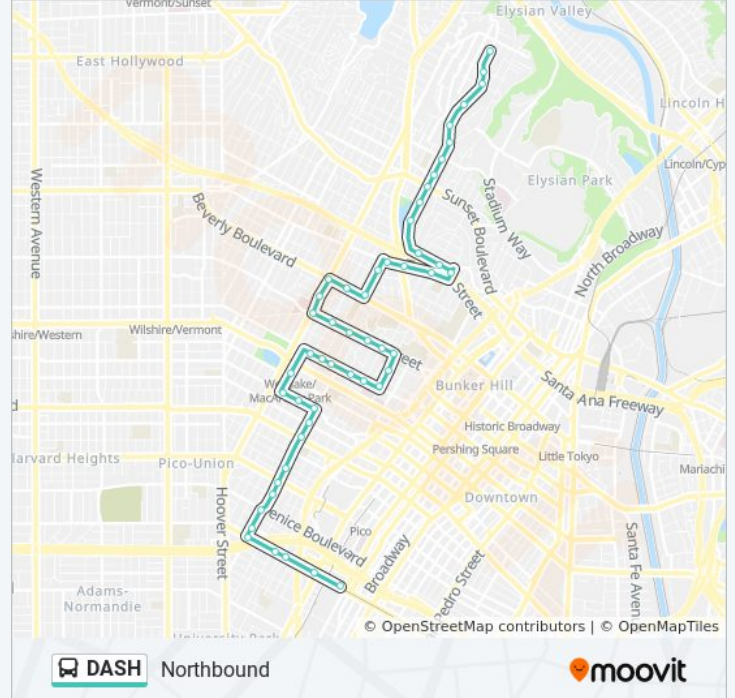

Edgware Rd & Bellevue Ave (Northbound)

Bellevue Ave & Douglas St (Westbound)

Bellevue Ave & Laveta Terrace (Westbound)

Echo Park Ave & Laguna Ave (Northbound)

Echo Park Ave & Park Ave (Northbound)

Echo Park Ave & Sunset Blvd (Northbound)

Echo Park Ave & Montana St (Northbound)

Echo Park Ave & Scott Ave (Northbound)

Echo Park Ave & Morton Ave (Northbound)

Echo Park Ave & Lucretia Ave (Northbound)

Echo Park Ave & Marsden St (Northbound)

Echo Park Ave & Ewing St (Northbound)

Echo Park Ave & Baxter St (Northbound)

Echo Park Ave & Donaldson St (Northbound)

**Direction: Southbound**

52 stops

[VIEW LINE SCHEDULE](#)

**DASH bus Time Schedule**

Southbound Route Timetable:

Echo Park Ave & Donaldson St (Southbound)  
 Echo Park Ave & Baxter St (Southbound) (4052)  
 Echo Park Ave & Ewing St (Southbound)  
 Echo Park Ave & Armitage St (Southbound)  
 Echo Park Ave & Lucretia Ave (Southbound)  
 Echo Park Ave & Delta St (Southbound)  
 Echo Park Ave & Scott Ave (Southbound)  
 Echo Park Ave & Montana St (Southbound)  
 Echo Park Ave & Sunset Blvd (Southbound)  
 Echo Park Ave & Park Ave (Southbound)  
 Echo Park Ave & Laguna Ave (Southbound)

Bellevue / Edgeware

Bellevue Ave & Douglas St (Eastbound)  
 Bellevue Ave & E Edgeware Rd (Eastbound)  
 Temple St & Edgeware Rd (Westbound)  
 Temple St & Douglas St (Westbound)  
 Temple St & Glendale Blvd (Westbound)  
 Union Ave & Temple St (Southbound)  
 Union Ave & Court St (Southbound)  
 Union Ave & Beverly Blvd (Southbound)  
 Beverly Blvd & Bonnie Brae St (Westbound)  
 Alvarado St & Beverly Blvd (Southbound)