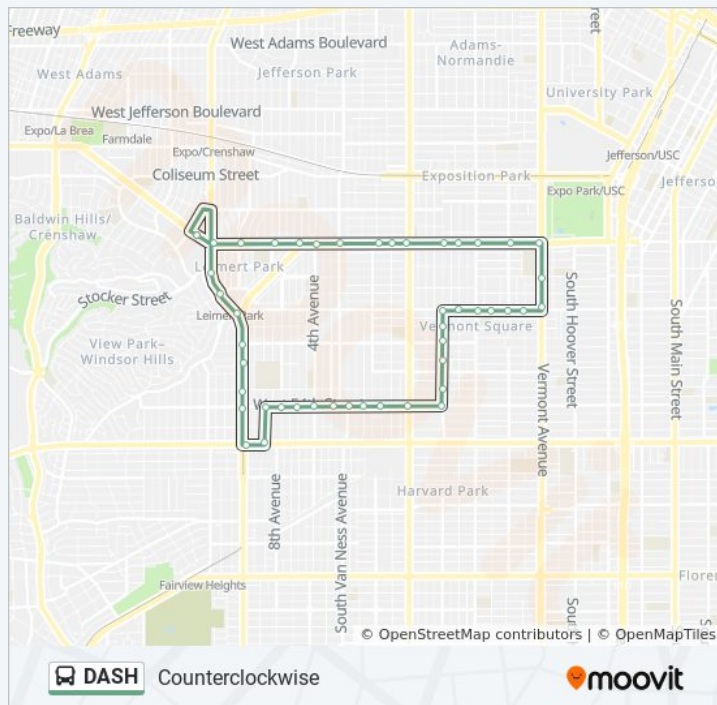

Clockwise

Get The App

The DASH bus line (Clockwise) has 2 routes. For regular weekdays, their operation hours are:

(1) Clockwise: 6:05 AM - 7:00 PM (2) Counterclockwise: 6:05 AM - 7:00 PM

Use the Moovit App to find the closest DASH bus station near you and find out when is the next DASH bus arriving.

DASH bus Info

Direction: Clockwise

Stops: 48

Trip Duration: 44 min

Line Summary:

Denker & Vernon Ave.

Denker & 46th St.

Denker & 48th St.

MLK Jr. and Halldale Ave.

Thursday 6:05 AM - 7:00 PM

Friday 6:05 AM - 7:00 PM

Saturday 9:00 AM - 6:10 PM

DASH bus Info

Direction: Counterclockwise

Stops: 47

Trip Duration: 44 min

Line Summary:

MLK Jr. & Denker Ave.

MLK Jr. & Western Ave.

MLK Jr. & St. Andrews Pl.

MLK Jr. & Gramercy Pl.

Martin Luther King Jr / Arlington

MLK Jr. & Roxton

MLK Jr. & Sutro Ave.