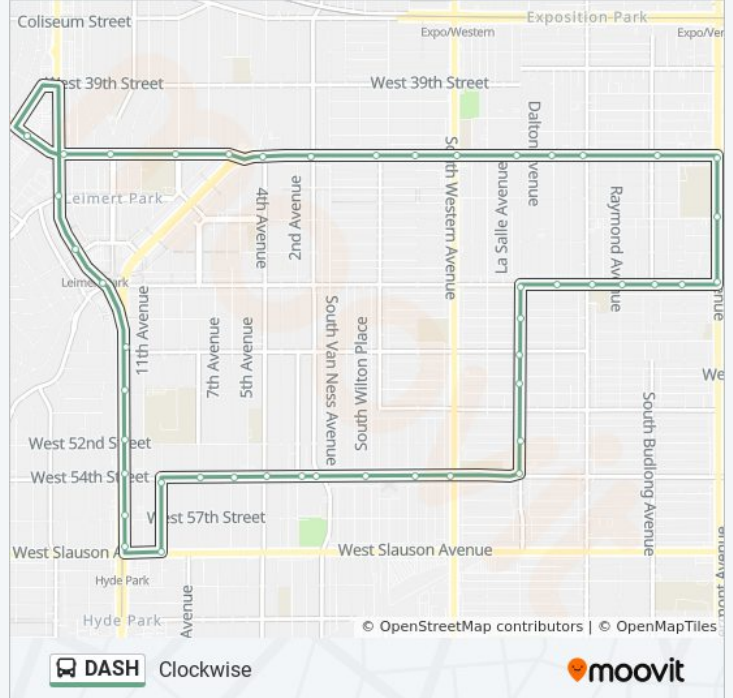

DASH bus Info

Direction: Clockwise

Stops: 48

Trip Duration: 44 min

Line Summary:

Denker & Vernon Ave.

Denker & 46th St.

Denker & 48th St.

Crenshaw / 52nd

Crenshaw & 50th St.

Crenshaw / 48th

Crenshaw & Vernon Ave.

Crenshaw & 43rd St.

Crenshaw & Stocker St.

MLK Blvd & Magic Johnson Theater

Direction: Counterclockwise

47 stops

[VIEW LINE SCHEDULE](#)

MLK Blvd & Magic Johnson Theater

Crenshaw & Stocker St.

Crenshaw / Homeland

DASH bus Time Schedule

Counterclockwise Route Timetable:

Sunday	9:00 AM - 6:10 PM
Monday	6:05 AM - 7:00 PM
Tuesday	6:05 AM - 7:00 PM
Wednesday	6:05 AM - 7:00 PM

Crenshaw & Vernon Ave.

Crenshaw / 48th

Crenshaw & 50th St.

Crenshaw / 52nd

Crenshaw / 54th

Slauson & Crenshaw Blvd.

10th & Slauson Ave.

54th & 10th Ave.