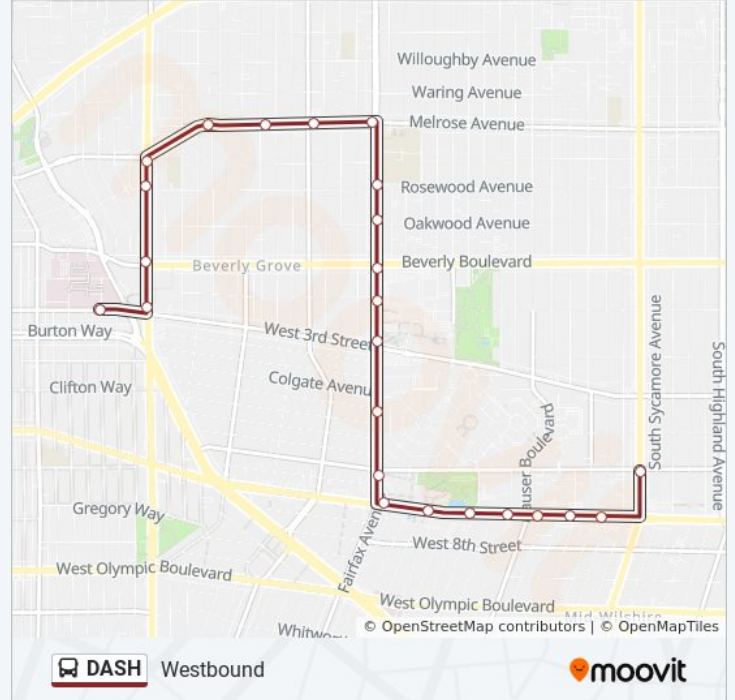

DASH bus Info

Direction: Eastbound

Stops: 26

Trip Duration: 30 min

Line Summary:

- 6th & Hauser (Eastbound)
- 6th & Burnside (Eastbound)
- 6th & Cochran (Eastbound)
- LA Brea & 6th (Southbound)

Direction: Westbound

24 stops

[VIEW LINE SCHEDULE](#)

- LA Brea & 6th (Southbound)
- Wilshire Blvd & Cochran (Westbound)
- Wilshire Blvd & Burnside (Westbound)
- Wilshire Blvd & Hauser (Westbound)
- Wilshire Blvd & Masselin (Westbound)
- Wilshire Blvd & Curson (Westbound)
- Wilshire Blvd & Ogden (Westbound)
- Wilshire / Fairfax
- Fairfax Ave & 6th (Northbound)
- Fairfax Ave & Drexel (Northbound)
- Fairfax Ave & 3rd (Northbound)
- Fairfax & 1st (Northbound)
- Fairfax & Beverly (Northbound)
- Fairfax & Oakwood (Northbound)
- Fairfax & Rosewood (Northbound)
- Melrose Ave. & Fairfax Ave (Westbound)
- Melrose & Crescent Heights (Westbound)
- Melrose & Harper (Westbound)

DASH bus Info

Direction: Westbound

Stops: 24

Trip Duration: 20 min

Line Summary:

Melrose & Orlando (Westbound)

LA Cienega Blvd & Melrose (Southbound)

LA Cienega Blvd & Rosewood (Southbound)

LA Cienega Blvd & Beverly (Southbound)

LA Cienega & 3rd (Southbound)

3rd & Sherbourne (Westbound)

DASH bus time schedules and route maps are available in an offline PDF at moovitapp.com. Use the [Moovit App](#) to see live bus times, train schedule or subway schedule, and step-by-step directions for all public transit in Los Angeles.