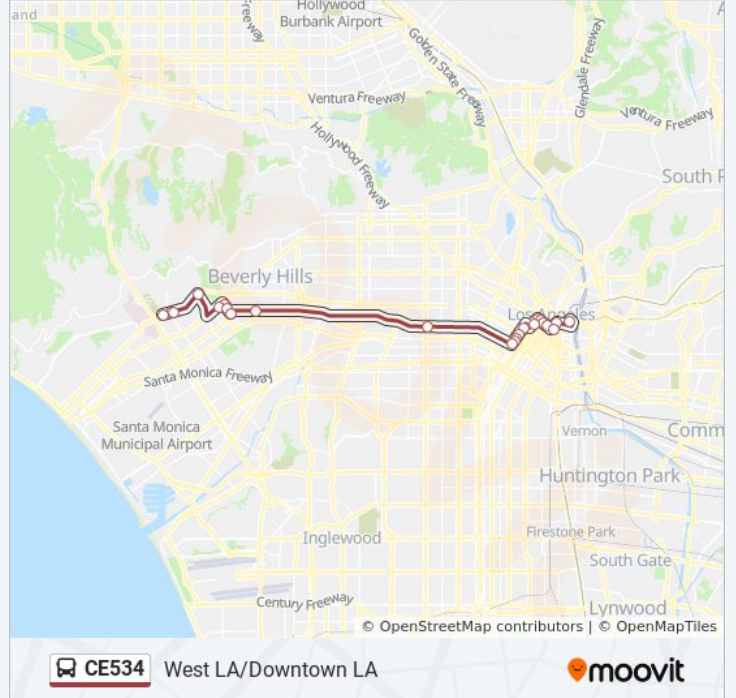

Use the Moovit App to find the closest CE534 bus station near you and find out when is the next CE534 bus arriving.

Direction: Eastbound

23 stops

[VIEW LINE SCHEDULE](#)

- Wilshire Blvd & Veteran Ave (Departing)
- Wilshire Blvd & Westwood Blvd (Eastbound)
- Wilshire Blvd & Glendon Ave (Eastbound)
- Wilshire Blvd & Beverly Glen Blvd (Eastbound)
- Santa Monica Blvd & Avenue of the Stars (Eastbound)
- Century Park East & Santa Monica Blvd (Southbound)
- Century Prk East & Constellation Blvd
- Olympic Blvd & Century Park East (Eastbound)
- Olympic Blvd & Beverwil Dr (Eastbound)
- Olympic Blvd & Western Ave (Eastbound)
- Figueroa St & Olympic Blvd
- Figueroa St & 9th St
- Figueroa St and 8th St E
- Figueroa-7th
- Figueroa St & 5th St
- Hope St & 3d St (Northbound)
- Hope St & 1st St (Northbound)
- 1st St & Grand Ave (Eastbound)
- 1st / Hill
- 1st St & Broadway (Eastbound)
- Los Angeles / 1st

CE534 bus Info

Direction: Eastbound

Stops: 23

Trip Duration: 84 min

Line Summary:

Los Angeles St & Temple St

Patsaouras Transit Plaza - Bay 3

Direction: Westbound

22 stops

[VIEW LINE SCHEDULE](#)

Patsaouras Transit Plaza - Bay 3

Los Angeles St & Temple St

Los Angeles St & 1st St (Southbound)

1st St and Broadway W

1st St + Hill St

1st St & Grand Ave (Westbound)

CE534 bus Info

Direction: Westbound

Stops: 22

Trip Duration: 67 min

Line Summary:

(Westbound)

Wilshire Blvd & Beverly Glen Blvd (Westbound)

Wilshire Blvd & Glendon Ave (Westbound)