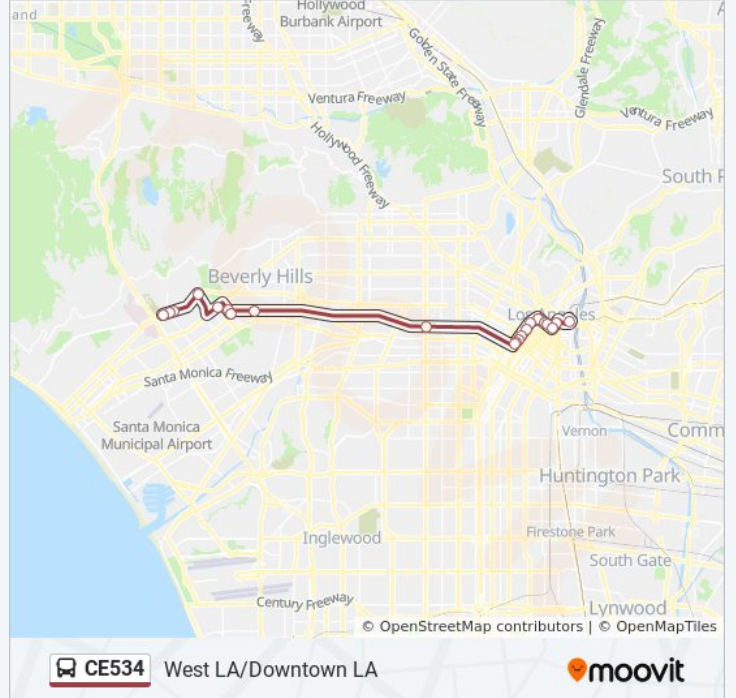

Use the Moovit App to find the closest CE534 bus station near you and find out when is the next CE534 bus arriving.

Direction: Eastbound

23 stops

[VIEW LINE SCHEDULE](#)

- Wilshire Blvd & Veteran Ave (Departing)
- Wilshire Blvd & Westwood Blvd (Eastbound)
- Wilshire Blvd & Glendon Ave (Eastbound)
- Wilshire Blvd & Beverly Glen Blvd (Eastbound)
- Santa Monica Blvd & Avenue of the Stars (Eastbound)
- Century Park East & Santa Monica Blvd (Southbound)
- Century Prk East & Constellation Blvd
- Olympic Blvd & Century Park East (Eastbound)
- Olympic Blvd & Beverwil Dr (Eastbound)
- Olympic Blvd & Western Ave (Eastbound)
- Figueroa St & Olympic Blvd
- Figueroa St & 9th St
- Figueroa St and 8th St E
- Figueroa-7th
- Figueroa St & 5th St
- Hope St & 3d St (Northbound)
- Hope St & 1st St (Northbound)
- 1st St & Grand Ave (Eastbound)
- 1st / Hill
- 1st St & Broadway (Eastbound)
- Los Angeles / 1st

CE534 bus Info

Direction: Eastbound

Stops: 23

Trip Duration: 84 min

Line Summary:

Los Angeles St & Temple St

Patsaouras Transit Plaza - Bay 3

Direction: Westbound

CE534 bus Info

Direction: Westbound

Stops: 22

Trip Duration: 67 min

Line Summary:

(Westbound)

Wilshire Blvd & Beverly Glen Blvd (Westbound)

Wilshire Blvd & Glendon Ave (Westbound)

Wilshire Blvd & Westwood Blvd (Westbound)

Wilshire WB & Veteran Ns

CE534 bus time schedules and route maps are available in an offline PDF at moovitapp.com. Use the [Moovit App](#) to see live bus times, train schedule or subway schedule, and step-by-step directions for all public transit in Los Angeles.