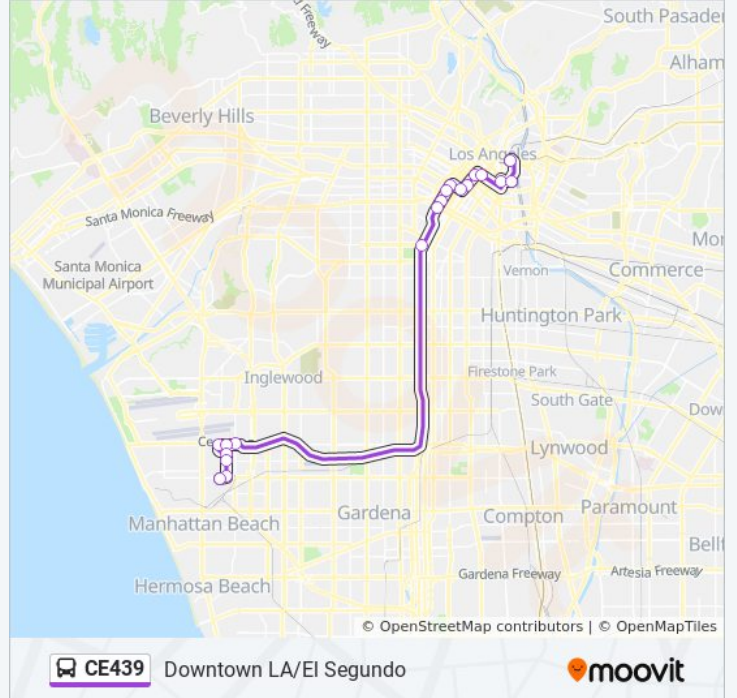

 **CE439**

Downtown LA/El Segundo

[Get The App](#)

The CE439 bus line (Downtown LA/El Segundo) has 2 routes. For regular weekdays, their operation hours are:
 (1) Northbound: 4:00 PM - 6:30 PM (2) Southbound: 6:00 AM - 8:30 AM

Use the Moovit App to find the closest CE439 bus station near you and find out when is the next CE439 bus arriving.

Direction: Northbound

19 stops

[VIEW LINE SCHEDULE](#)

El Segundo Blvd & Nash St (Eastbound)
 Douglas St & El Segundo Blvd (Northbound)
 Douglas St & Mariposa Ave (Northbound)
 Douglas St & Maple Ave (Northbound)
 Imperial Highway & Nash St (Eastbound)
 Imperial Hwy. / Douglas St.
 Aviation Blvd/Imperial Hwy
 37th St / USC
 Figueroa St & Washington Blvd (Northbound)
 Figueroa St & Venice Blvd
 Figueroa St & 12th St
 Figueroa St and 11 St E (Staples Center)
 Olympic Blvd & Olive St (Eastbound)
 Hill & 8th St WB
 Hill St & 5th St (Northbound)
 4th St & Spring St (Eastbound)
 Alameda St & 3rd St (Northbound)
 3rd & Santa Fe (Eastbound)
 Patsaouras Transit Plaza - Bay 2

CE439 bus Info**Direction:** Northbound**Stops:** 19**Trip Duration:** 78 min**Line Summary:**

Direction: Southbound

19 stops

[VIEW LINE SCHEDULE](#)

- Patsaouras Transit Plaza - Bay 2
- Santa Fe Ave & 3rd St (Southbound)
- 3rd & Central WB
- 3rd/Spring
- Hill / 5th
- Hill / 8th
- Olympic Blvd & Olive St (Westbound)
- Flower St & 12th St (Southbound)
- Flower St & Pico Blvd (Southbound)
- Flower / Venice
- Flower St & Washington Blvd (Southbound)
- 37th St / USC
- Imperial / Aviation
- Nash St & Imperial Highway (Southbound)
- Atwood Way & Douglas St (Eastbound)
- Douglas St & Maple Ave (Southbound)
- Douglas St & Mariposa Ave (Southbound)
- El Segundo Blvd & Douglas St (Westbound)