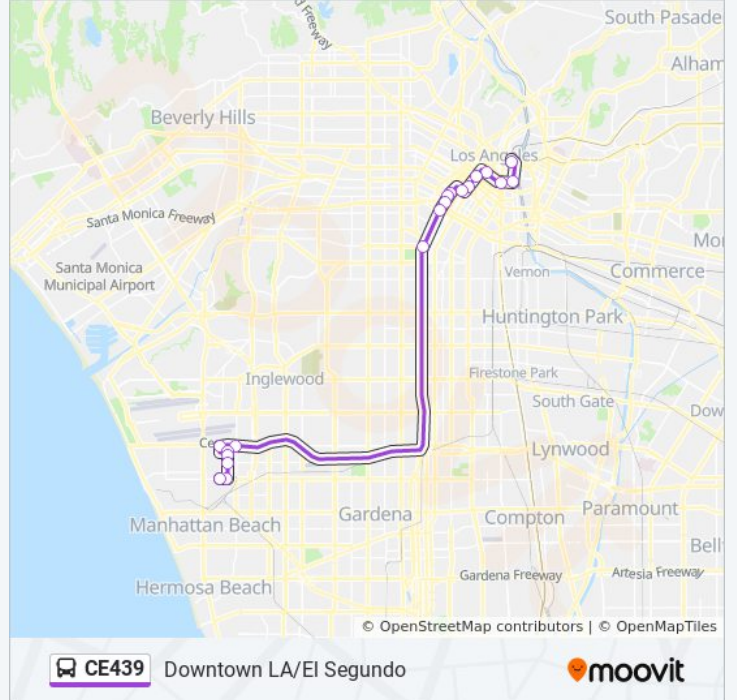

Use the Moovit App to find the closest CE439 bus station near you and find out when is the next CE439 bus arriving.

Direction: Northbound

19 stops

[VIEW LINE SCHEDULE](#)

El Segundo Blvd & Nash St (Eastbound)
 Douglas St & El Segundo Blvd (Northbound)
 Douglas St & Mariposa Ave (Northbound)
 Douglas St & Maple Ave (Northbound)
 Imperial Highway & Nash St (Eastbound)
 Imperial Hwy. / Douglas St.
 Aviation Blvd/Imperial Hwy
 37th St / USC
 Figueroa St & Washington Blvd (Northbound)
 Figueroa St & Venice Blvd
 Figueroa St & 12th St
 Figueroa St and 11 St E (Staples Center)
 Olympic Blvd & Olive St (Eastbound)
 Hill & 8th St WB
 Hill St & 5th St (Northbound)
 4th St & Spring St (Eastbound)
 Alameda St & 3rd St (Northbound)
 3rd & Santa Fe (Eastbound)
 Patsaouras Transit Plaza - Bay 2

CE439 bus Info**Direction:** Northbound**Stops:** 19**Trip Duration:** 78 min**Line Summary:**

Direction: Southbound

19 stops

[VIEW LINE SCHEDULE](#)

- Patsaouras Transit Plaza - Bay 2
- Santa Fe Ave & 3rd St (Southbound)
- 3rd & Central WB
- 3rd/Spring
- Hill / 5th
- Hill / 8th
- Olympic Blvd & Olive St (Westbound)
- Flower St & 12th St (Southbound)
- Flower St & Pico Blvd (Southbound)
- Flower / Venice
- Flower St & Washington Blvd (Southbound)
- 37th St / USC
- Imperial / Aviation
- Nash St & Imperial Highway (Southbound)
- Atwood Way & Douglas St (Eastbound)
- Douglas St & Maple Ave (Southbound)
- Douglas St & Mariposa Ave (Southbound)
- El Segundo Blvd & Douglas St (Westbound)

CE439 bus Info

Direction: Southbound

Stops: 19

Trip Duration: 60 min

Line Summary:

CE439 bus time schedules and route maps are available in an offline PDF at moovitapp.com. Use the [Moovit App](#) to see live bus times, train schedule or subway schedule, and step-by-step directions for all public transit in Los Angeles.