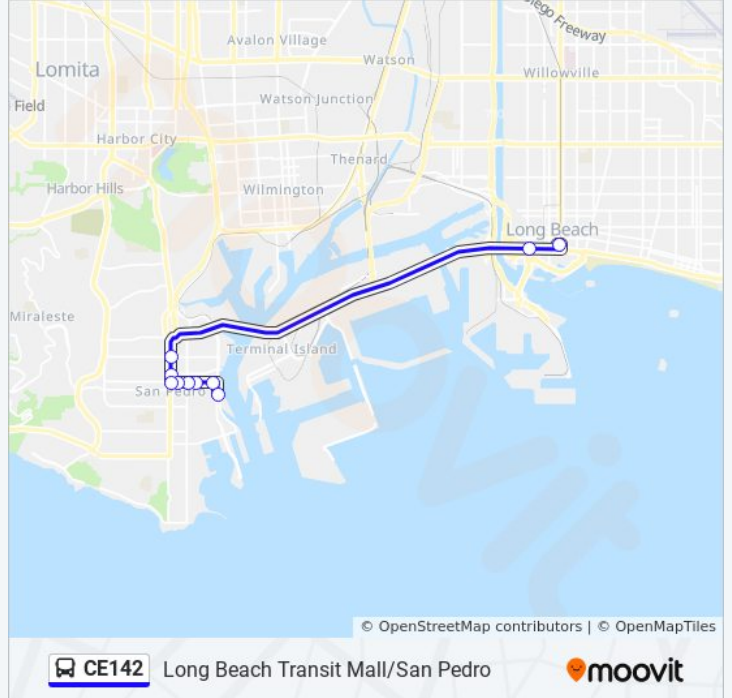

 **CE142**

Long Beach Transit Mall/San Pedro

[Get The App](#)

The CE142 bus line (Long Beach Transit Mall/San Pedro) has 2 routes. For regular weekdays, their operation hours are: (1) Eastbound: 5:30 AM - 10:30 PM(2) Westbound: 5:30 AM - 11:00 PM
Use the Moovit App to find the closest CE142 bus station near you and find out when is the next CE142 bus arriving.

Direction: Eastbound

10 stops

[VIEW LINE SCHEDULE](#)

- Miner St & Harbor Blvd
- 7th / Palos Verdes
- 7th St & Mesa St (Westbound)
- 7th St & Pacific Ave (Westbound)
- 7th St & Grand Ave (Westbound)
- 7th / Gaffey
- Gaffey St & 5th St (Northbound)
- Gaffey St & 1st St (Northbound)
- Ocean Blvd & Magnolia Ave (Eastbound)
- Downtown Long Beach Station

CE142 bus Info

Direction: Eastbound

Stops: 10

Trip Duration: 26 min

Line Summary:

Direction: Westbound

11 stops

[VIEW LINE SCHEDULE](#)

- Downtown Long Beach Station
- Pacific Ave & Ocean Blvd (Southbound)
- Ocean Blvd & Magnolia Ave (Westbound)
- Gaffey St & 1st St (Southbound)
- Gaffey St & 4th St (Southbound)
- 7th St & Gaffey St (Eastbound)
- 7th / Grand
- 7th St & Pacific Ave (Eastbound)
- 7th / Mesa
- 7th St & Palos Verdes St (Eastbound)
- Miner St & Harbor Blvd