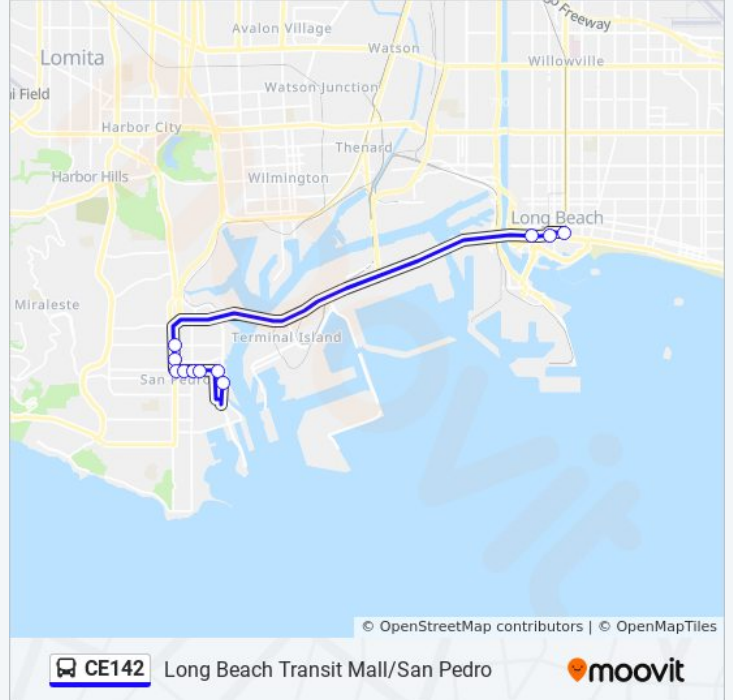

CE142 bus time schedules and route maps are available in an offline PDF at moovitapp.com. Use the [Moovit App](#) to see live bus times, train schedule or subway schedule, and step-by-step directions for all public transit in Los Angeles.

[About Moovit](#) • [MaaS Solutions](#) • [Supported Countries](#) • [Mooviter Community](#)

© 2024 Moovit - All Rights Reserved

Check Live Arrival Times