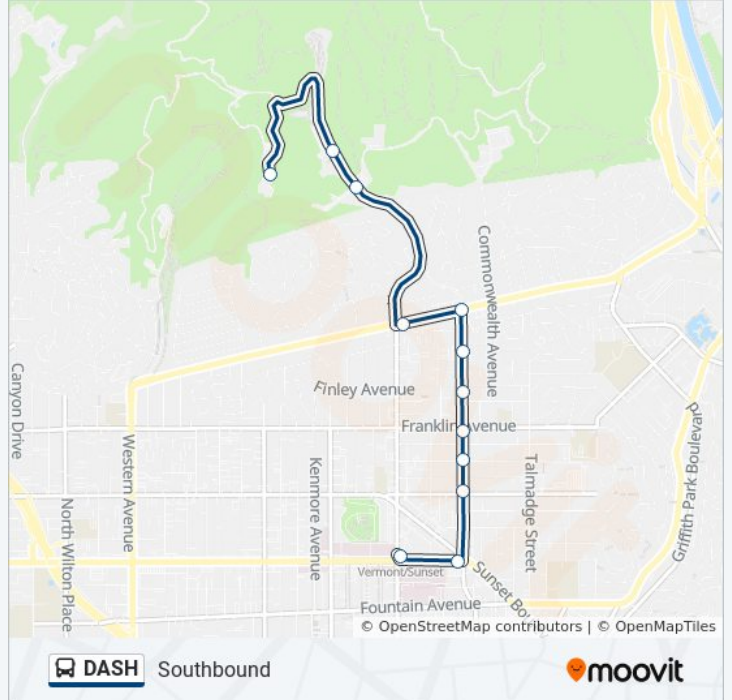

DASH bus Info

Direction: Northbound

Stops: 12

Trip Duration: 19 min

Line Summary:

Direction: Northbound to Beachwood & Westshire

9 stops

[VIEW LINE SCHEDULE](#)

DASH bus Info

Direction: Northbound to Beachwood & Westshire

Stops: 9

Trip Duration: 5 min

Line Summary:

Direction: Southbound

12 stops

[VIEW LINE SCHEDULE](#)

DASH bus Time Schedule

Southbound Route Timetable:

Sunday	10:20 AM - 10:00 PM
Monday	10:15 AM - 9:45 PM
Tuesday	10:15 AM - 9:45 PM
Wednesday	10:15 AM - 9:45 PM
Thursday	10:15 AM - 9:45 PM
Friday	10:15 AM - 9:45 PM
Saturday	10:20 AM - 10:00 PM

DASH bus Info

Direction: Southbound

Stops: 12

Trip Duration: 21 min

Line Summary:

Direction: Southbound to Metro B (Red Line Station)

8 stops

[VIEW LINE SCHEDULE](#)