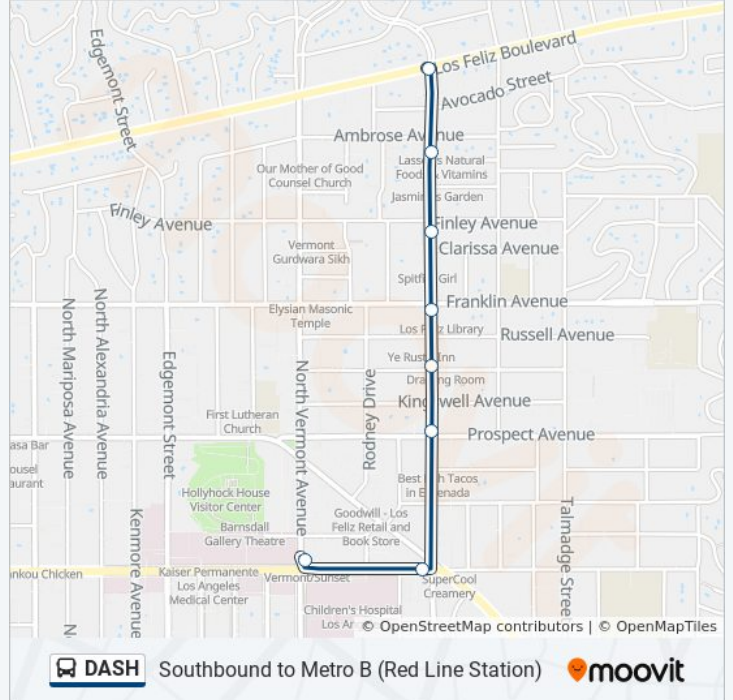

DASH bus time schedules and route maps are available in an offline PDF at moovitapp.com. Use the [Moovit App](#) to see live bus times, train schedule or subway schedule, and step-by-step directions for all public transit in Los Angeles.

[About Moovit](#) • [MaaS Solutions](#) • [Supported Countries](#) • [Mooviter Community](#)

© 2024 Moovit - All Rights Reserved

Check Live Arrival Times