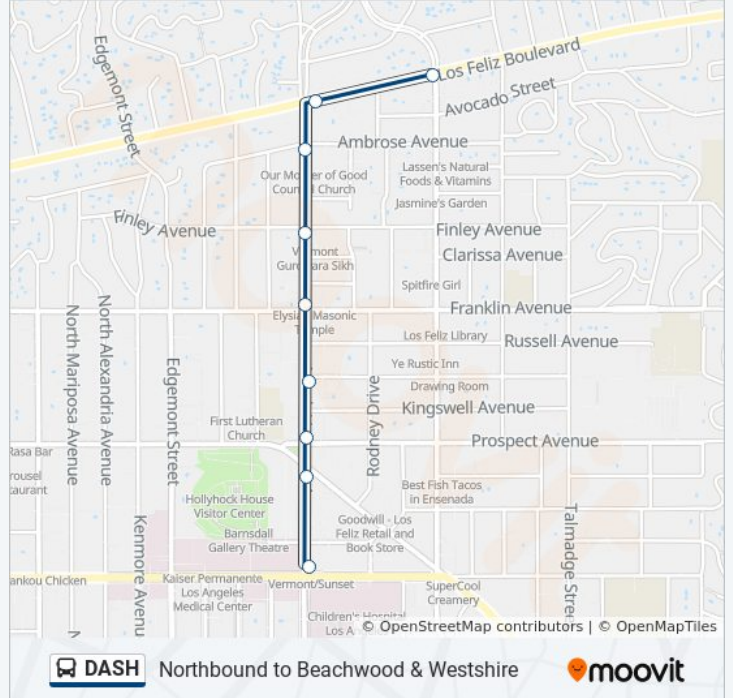

DASH bus Info

Direction: Northbound

Stops: 12

Trip Duration: 19 min

Line Summary:

Direction: Northbound to Beachwood & Westshire

9 stops

[VIEW LINE SCHEDULE](#)

- Vermont / Sunset
- Vermont Ave & Hollywood Blvd
- Vermont Ave & Prospect Ave
- Vermont / Melbourne
- Vermont Ave & Franklin Ave
- Vermont Ave & Finley Ave
- Vermont Ave & Ambrose Ave
- Los Feliz Blvd & Vermont Ave
- Los Feliz Blvd & Hillhurst Ave

DASH bus Time Schedule

Northbound to Beachwood & Westshire Route

Timetable:

Sunday	Not Operational
Monday	6:00 AM - 9:40 AM
Tuesday	6:00 AM - 9:40 AM
Wednesday	6:00 AM - 9:40 AM
Thursday	6:00 AM - 9:40 AM
Friday	6:00 AM - 9:40 AM
Saturday	Not Operational

DASH bus Info

Direction: Northbound to Beachwood & Westshire

Stops: 9

Trip Duration: 5 min

Line Summary:

Direction: Southbound

12 stops

[VIEW LINE SCHEDULE](#)