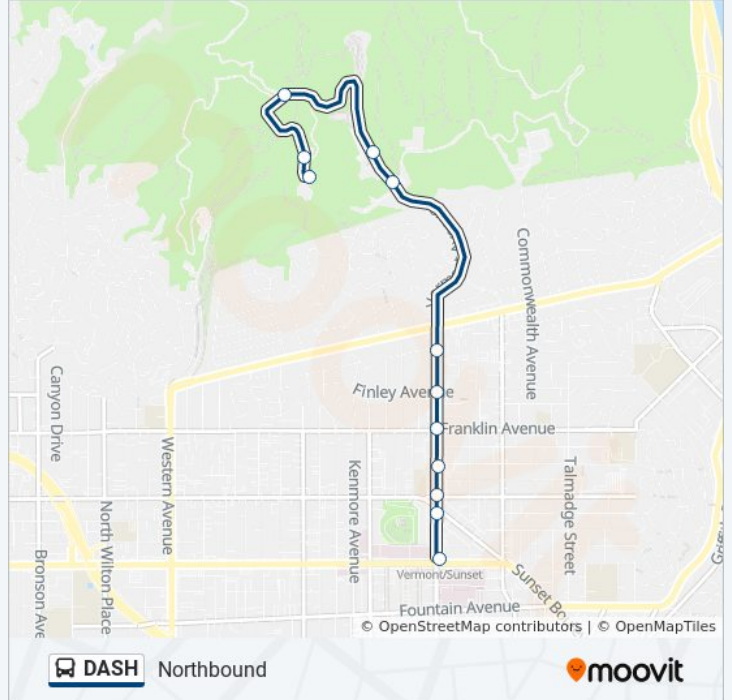

Use the Moovit App to find the closest DASH bus station near you and find out when is the next DASH bus arriving.

Direction: Northbound

12 stops

[VIEW LINE SCHEDULE](#)

- Vermont / Sunset
- Vermont Ave & Hollywood Blvd
- Vermont Ave & Prospect Ave
- Vermont / Melbourne
- Vermont Ave & Franklin Ave
- Vermont Ave & Finley Ave
- Vermont Ave & Ambrose Ave
- Vermont Cnyn Rd & Commonwealth Cnyn Dr
- Vermont Canyon Rd (Greek Theater)
- West Observatory Rd & Mt. Hollywood Dr
- W. Observatory Road (Drop-Off Only)
- Griffith Observatory

DASH bus Info

Direction: Northbound

Stops: 12

Trip Duration: 19 min

Line Summary:

Direction: Northbound to Beachwood & Westshire

9 stops

[VIEW LINE SCHEDULE](#)

- Vermont / Sunset
- Vermont Ave & Hollywood Blvd
- Vermont Ave & Prospect Ave
- Vermont / Melbourne
- Vermont Ave & Franklin Ave
- Vermont Ave & Finley Ave
- Vermont Ave & Ambrose Ave
- Los Feliz Blvd & Vermont Ave
- Los Feliz Blvd & Hillhurst Ave

DASH bus Info

Direction: Northbound to Beachwood & Westshire

Stops: 9

Trip Duration: 5 min

Line Summary:

Direction: Southbound

12 stops

[VIEW LINE SCHEDULE](#)