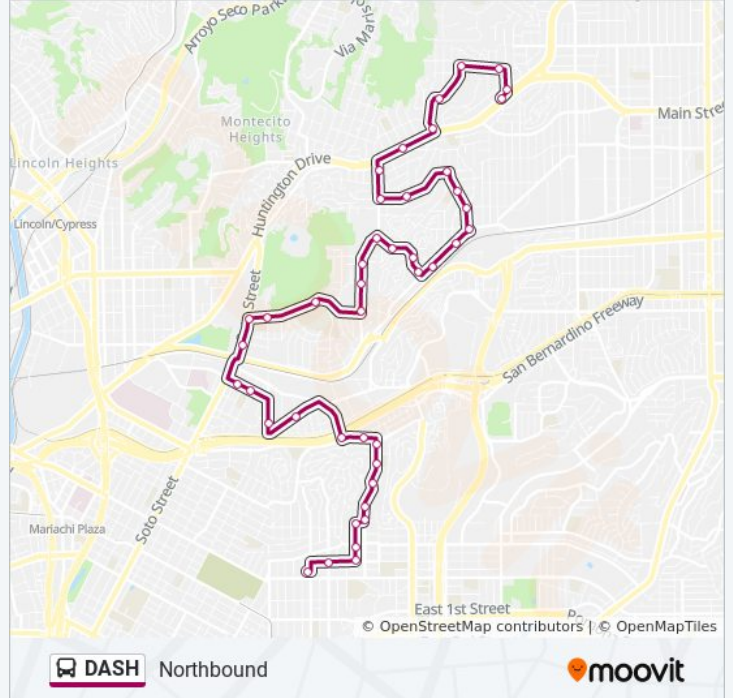

Van Horne Ave & Huntington Dr (Northbound) (4239)

Wadena St & Van Horne Ave (Eastbound) 4240

Newtonia Dr & Guardia Ave (Eastbound) (4241)

Newtonia Dr & Lowell Ave (Eastbound) (4242)

Maycrest Ave & Almont St (Southbound) (4243)

Huntington Dr & Lowell Ave (Westbound) (4244)

Direction: Southbound

41 stops

[VIEW LINE SCHEDULE](#)

Huntington Dr & Lowell Ave (Westbound) (4244)

Huntington / Poplar

DASH bus Time Schedule

Southbound Route Timetable: