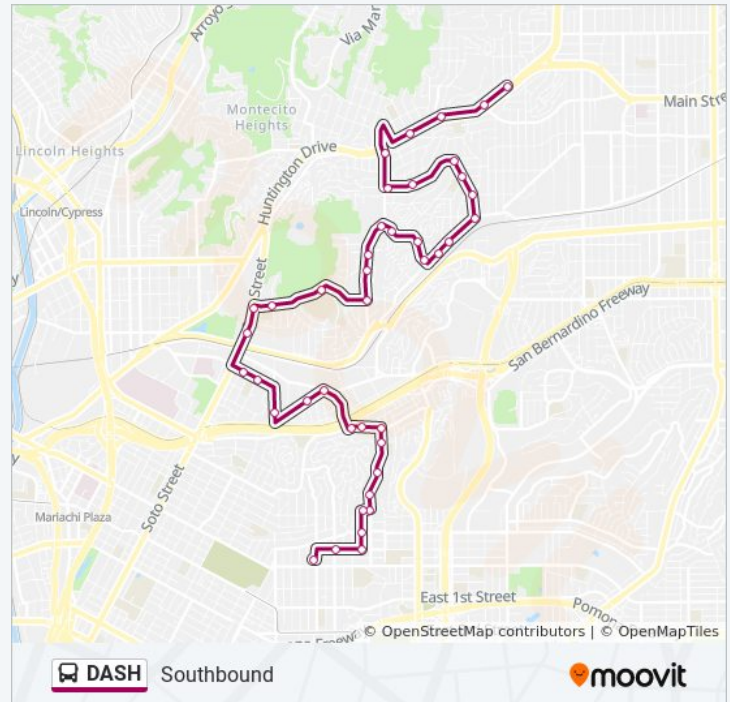

Alcazar St & Murchison St (Eastbound) (4269)

Indiana St & Lancaster Ave (Southbound) (4271)

Fowler St & Ditman Ave (Eastbound) (4271)

Fowler St & Medford St (Westbound) (4273)

City Terrace Dr & Herbert Ave (Eastbound)
(4274)

City Terrace Dr & Bonnie Beach Pl (Eastbound)
(4275)

Thursday 5:35 AM - 9:15 PM

Friday 5:35 AM - 9:15 PM

Saturday 6:02 AM - 9:02 PM

DASH bus Info

Direction: Southbound

Stops: 41

Trip Duration: 42 min

Line Summary:

City Terrace / Hazard

Hazard Ave & Ramboz Dr (Southbound) (4277)

Hazard Ave & Snow Dr (Southbound) (4278)

Hazard Ave & Dobinson St (Southbound) (4279)

Hazard Ave & Fairmount St (Westbound) (4280)

Fairmount St & Bonnie Beach Pl (Westbound)
(4281)

Bonnie Beach Pl & Floral Dr (Southbound) (4282)

Bonnie Beach Pl & Hammel St (Southbound)
(4283)

Hammel St & Gage Ave (Westbound) (4284)

Rowan Ave & Dozier St (4200)