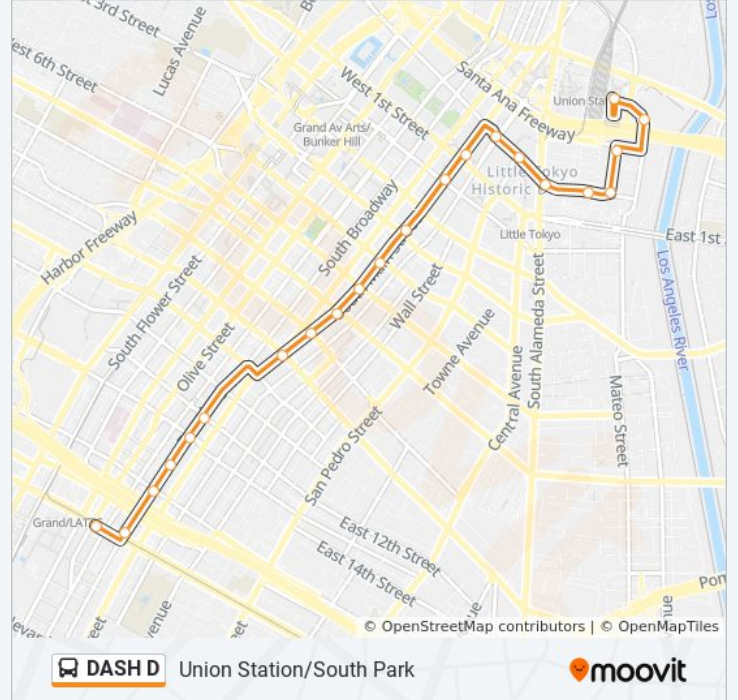

Vignes St & Temple St

Vignes St & Commercial St

Center St & Ramirez St

Patsaouras Transit Plaza at Union Station

DASH D bus time schedules and route maps are available in an offline PDF at moovitapp.com. Use the [Moovit App](#) to see live bus times, train schedule or subway schedule, and step-by-step directions for all public transit in Los Angeles.

[About Moovit](#) • [MaaS Solutions](#) • [Supported Countries](#) • [Mooviter Community](#)

© 2024 Moovit - All Rights Reserved

Check Live Arrival Times