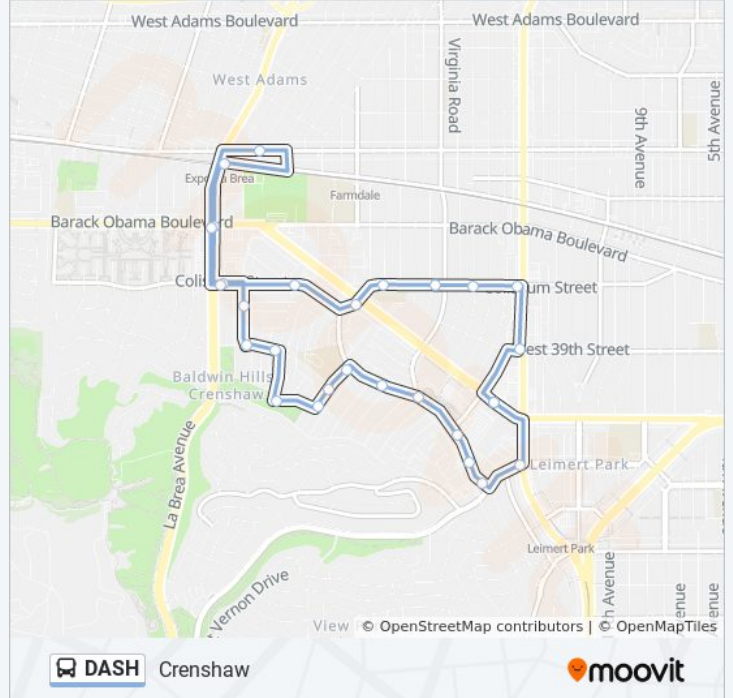

### Direction: Clockwise

29 stops

[VIEW LINE SCHEDULE](#)

MLK Blvd & Magic Johnson Theater

Stocker St. & Crenshaw

Santa Rosalia & Stocker St

Santa Rosalia & Medical Plaza

Santa Rosalia & Marlton Ave

### DASH bus Info

**Direction:** Clockwise

**Stops:** 29

**Trip Duration:** 50 min

**Line Summary:**

Coliseum & Santa Rosalia  
 Coliseum & Potomac Ave  
 Coliseum & West Blvd  
 Coliseum & Wellington Rd  
 Coliseum & Crenshaw Blvd  
 Crenshaw & 39th St  
 MLK Blvd & Magic Johnson Theater

**Direction: Counterclockwise**

27 stops

[VIEW LINE SCHEDULE](#)

MLK Blvd & Magic Johnson Theater  
 Crenshaw Blvd. & 39th St.  
 Coliseum & Crenshaw Blvd.  
 Coliseum & Wellington Rd.  
 Coliseum & Muirfield Rd.  
 Coliseum & Potomac Ave.  
 Coliseum & Santa Rosalia  
 Coliseum & Nicolet Ave  
 Coliseum & LA Brea Ave  
 LA Brea & Obama Blvd  
 Expo Line Station  
 Jefferson Blvd & Rimpau Blvd  
 Expo Line Station  
 LA Brea & Obama Blvd  
 Coliseum & LA Brea Ave.  
 Stevely & August St.  
 Pinafore & Stevely Ave.  
 Pinafore & Nicolet Ave.

**DASH bus Info**

**Direction:** Counterclockwise

**Stops:** 27

**Trip Duration:** 50 min

**Line Summary:**

Santo Tomas & Nicolet Ave.

Hillcrest & Santo Tomas Dr

Hillcrest & Pinafore St.