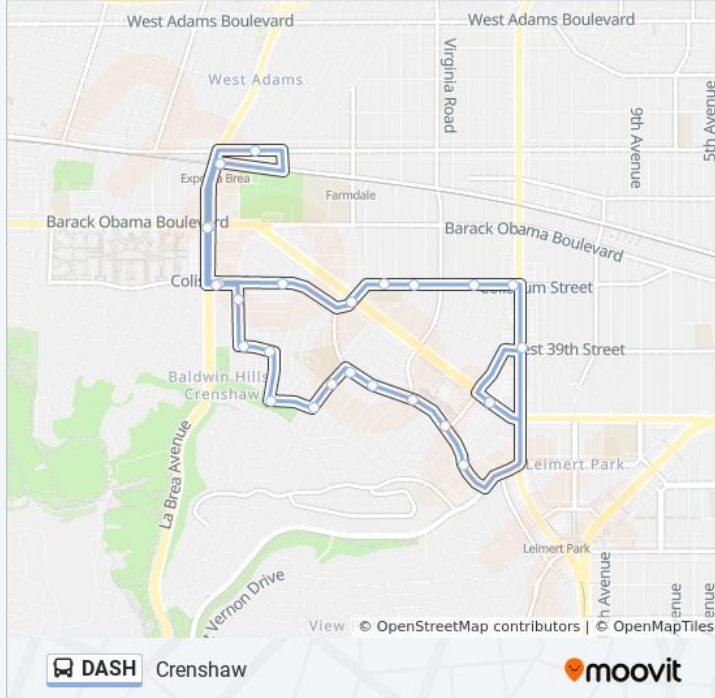

The DASH bus line (Crenshaw) has 2 routes. For regular weekdays, their operation hours are:

(1) Clockwise: 6:00 AM - 7:00 PM (2) Counterclockwise: 6:00 AM - 7:00 PM

Use the Moovit App to find the closest DASH bus station near you and find out when is the next DASH bus arriving.

### Direction: Clockwise

29 stops

[VIEW LINE SCHEDULE](#)

MLK Blvd & Magic Johnson Theater

Stocker St. & Crenshaw

Santa Rosalia & Stocker St

Santa Rosalia & Medical Plaza

Santa Rosalia & Marlton Ave

**DASH bus Info**

**Direction:** Counterclockwise

**Stops:** 27

**Trip Duration:** 50 min

**Line Summary:**

Santo Tomas & Nicolet Ave.

Hillcrest & Santo Tomas Dr

Hillcrest & Pinafore St.

Santa Rosalia & Hillcrest Dr.

Santa Rosalia & West Blvd.

Santa Rosalia & Buckingham Rd.

Santa Rosalia & Marlton Ave.

Santa Rosalia & Medical Plaza

MLK Blvd & Magic Johnson Theater

DASH bus time schedules and route maps are available in an offline PDF at [moovitapp.com](https://moovitapp.com). Use the [Moovit App](#) to see live bus times, train schedule or subway schedule, and step-by-step directions for all public transit in Los Angeles.