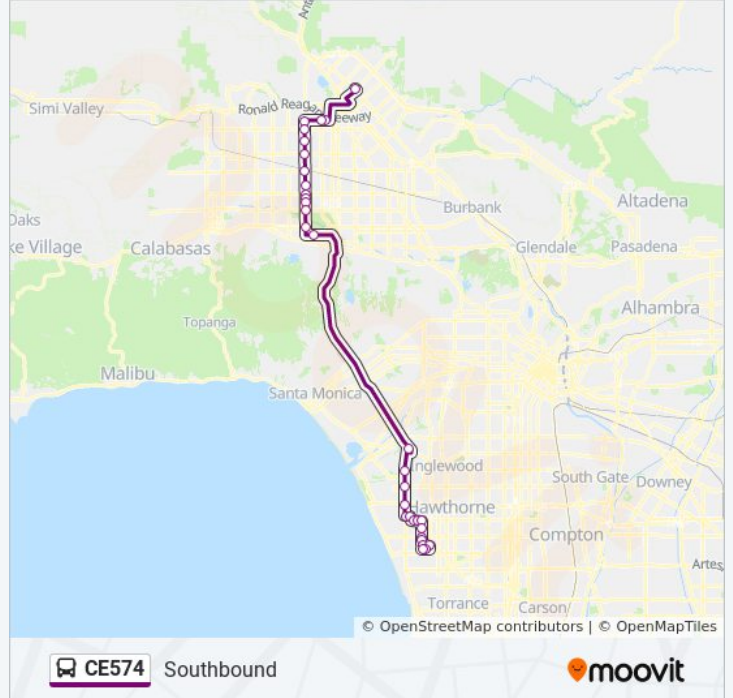

Direction: Southbound

31 stops

[VIEW LINE SCHEDULE](#)

Sylmar Metrolink Station (Departing)

Chatsworth St & Gaynor Ave (Westbound)

Chatsworth & Woodley (Westbound)

Balboa Blvd & Chatsworth St (Southbound)

Balboa Blvd & Devonshire St (Southbound)

Balboa Blvd & Vanowen St (Southbound)

Balboa Blvd & Victory Blvd (Southbound)

Balboa Blvd & Burbank Blvd (Southbound)

Magnolia Blvd & Hayvenhurst Ave (Eastbound)

Center Dr / Park Terrace Dr

Sepulveda Blvd & Manchester Ave (Southbound)

Sepulveda Blvd & Century Blvd (Southbound)

Pacific Coast Highway / Walnut

Grand Ave & Sepulveda Blvd (Eastbound)

Grand Ave & Continental Ave (Eastbound)

El Segundo Blvd & Nash St (Eastbound)

CE574 bus Time Schedule

CE574 bus Info

Direction: Southbound**Stops:** 31**Trip Duration:** 100 min**Line Summary:**

El Segundo Blvd & Douglas St (Eastbound)
 El Segundo Blvd & Aviation Blvd (Eastbound)
 Aviation Blvd. & Utah Ave.
 Aviation Blvd & Rosecrans Ave (Southbound)
 Aviation Blvd. & 33rd St.
 Marine Ave & Aviation Blvd (Eastbound)
 Redondo Beach Ave & Marine Ave (Southbound)
 Space Park Dr & Doolittle Dr (Westbound)
 Space Park Dr & Aviation Blvd