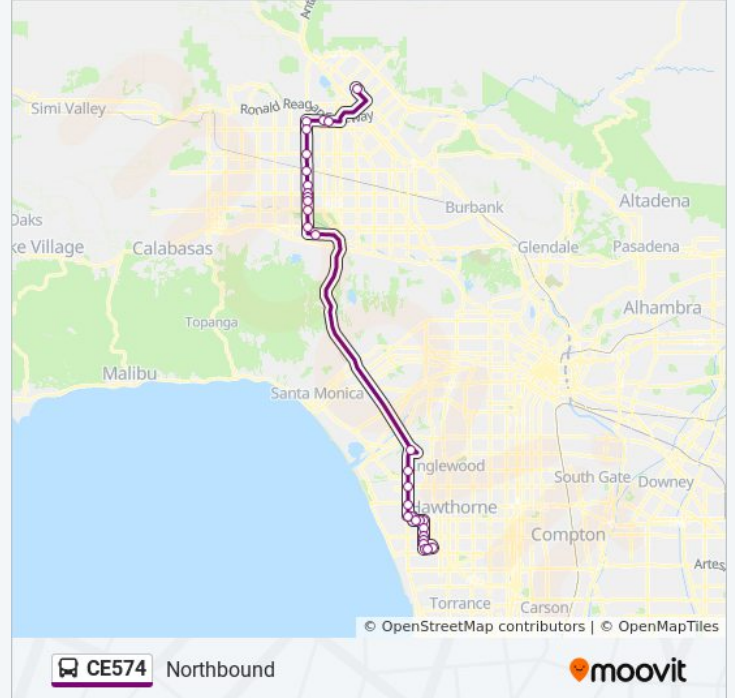

Balboa Blvd & Victory Blvd (Northbound)

Balboa Blvd & Vanowen St (Northbound)

Balboa Blvd & Hart St (Northbound)

Balboa Blvd & Sherman Way (Northbound)

Balboa Blvd & Saticoy St (Northbound)

Balboa Blvd & Roscoe Blvd (Northbound)

Balboa Blvd & Nordhoff St (Northbound)

Balboa Blvd & Citronia St (Northbound)

Balboa Blvd & Devonshire St (Northbound)

Balboa Blvd & Chatsworth St (Northbound)

Chatsworth & Woodley (Eastbound)

Chatsworth St & Gaynor Ave (Eastbound)

Sylmar Metrolink Station (Departing)

CE574 bus time schedules and route maps are available in an offline PDF at moovitapp.com. Use the [Moovit App](#) to see live bus times, train schedule or subway schedule, and step-by-step directions for all public transit in Los Angeles.

[About Moovit](#) · [MaaS Solutions](#) · [Supported Countries](#) · [Mooviter Community](#)

© 2024 Moovit - All Rights Reserved

Check Live Arrival Times