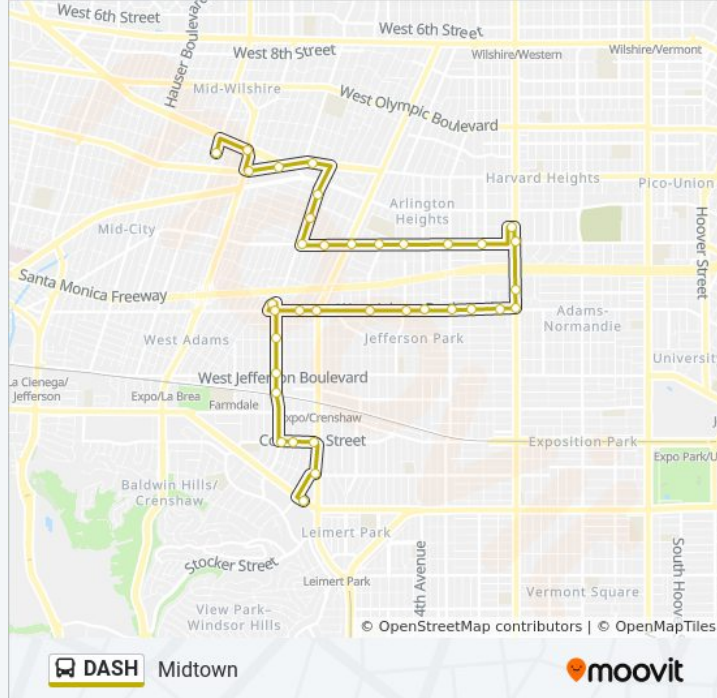

18th & Western Ave. (Southbound)

Western & Washington Blvd. (Southbound)

Western & 24th St. (Southbound)

Western & Adams Blvd. (Southbound)

Adams & St. Andrews Pl. (Southbound)

Adams & Cimarron (Westbound)

Adams & Arlington Ave. (Southbound)

Adams & 4th Ave. (Southbound)

Adams & 6th Ave. (Southbound)

Adams & 10th Ave. (Southbound)

Adams & Crenshaw Blvd. (Southbound)

Adams / Buckingham

West & Buckingham (Southbound)

Buckingham & 29th St. (Southbound)

Buckingham Rd & Jefferson Blvd (Southbound)

Buckingham Rd & Exposition Blvd (Southbound)

Buckingham Rd & Coliseum St (Southbound)

Coliseum & Wellington Rd

Coliseum & Crenshaw Blvd

Crenshaw & 39th St

MLK Blvd & Magic Johnson Theater

DASH bus time schedules and route maps are available in an offline PDF at moovitapp.com. Use the [Moovit App](#) to see live bus times, train schedule or subway schedule, and step-by-step directions for all public transit in Los Angeles.

[About Moovit](#) • [MaaS Solutions](#) • [Supported Countries](#) • [Mooviter Community](#)

© 2024 Moovit - All Rights Reserved

Check Live Arrival Times