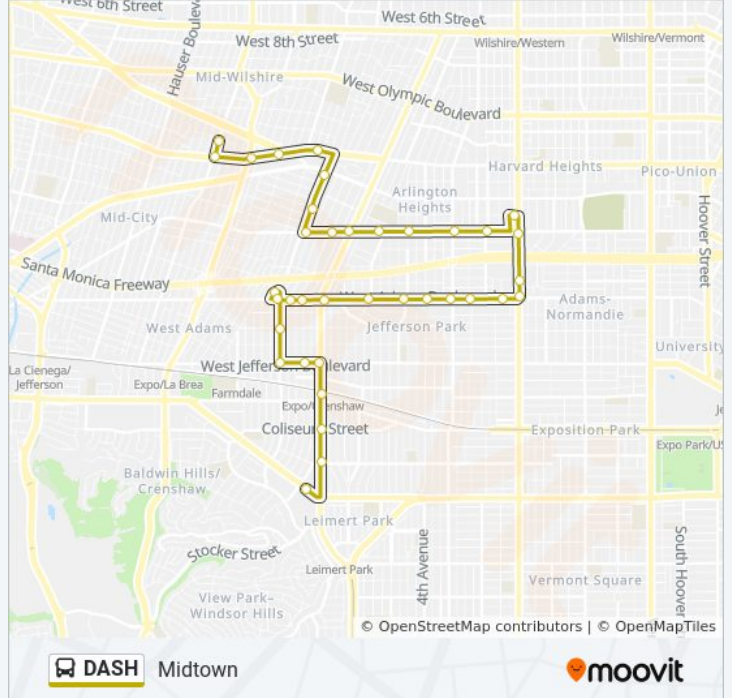

18th & Western Ave. (Northbound)

Washington & Gramercy Pl. (Northbound)

Washington & Arlington Ave. (Northbound)

Washington & 6th Ave. (Northbound)

Washington & Norton Ave. (Northbound)

Washington & Crenshaw Blvd. (Northbound)

Washington & Wellington Rd. (Northbound)

Washington & West Blvd. (Northbound)

West & Saturn St. (Northbound)

West & 16th Pl. (Northbound)

Pico & Mullen Ave. (Northbound)

Pico & San Vicente (Northbound)

Pico & LA Brea Ave. (Northbound)

Pico & Redondo Blvd. (Northbound)

Redondo & Packard St. (Northbound)

Direction: Southbound

35 stops

[VIEW LINE SCHEDULE](#)

Redondo & Packard St. (Northbound)

San Vicente & LA Brea Ave. (Southbound)

Pico & LA Brea Ave. (Southbound)

Pico & San Vicente Blvd. (Southbound)

Pico & Mullen Ave. (Southbound)

West & Lomita St. (Southbound)

West & Saturn St. (Southbound)

Washington & West Blvd. (Southbound)

Washington & Wellington Rd. (Southbound)

Washington & Crenshaw Blvd. (Southbound)

Washington & 10th Ave. (Southbound)

Washington & 6th Ave. (Southbound)

Washington & Arlington Ave. (Southbound)

Washington & Gramercy Pl. (Southbound)

DASH bus Time Schedule

Southbound Route Timetable:

Sunday	9:10 AM - 6:10 PM
Monday	6:10 AM - 7:10 PM
Tuesday	6:10 AM - 7:10 PM
Wednesday	6:10 AM - 7:10 PM
Thursday	6:10 AM - 7:10 PM
Friday	6:10 AM - 7:10 PM
Saturday	9:10 AM - 6:10 PM

DASH bus Info

Direction: Southbound

Stops: 35

Trip Duration: 38 min

Line Summary: