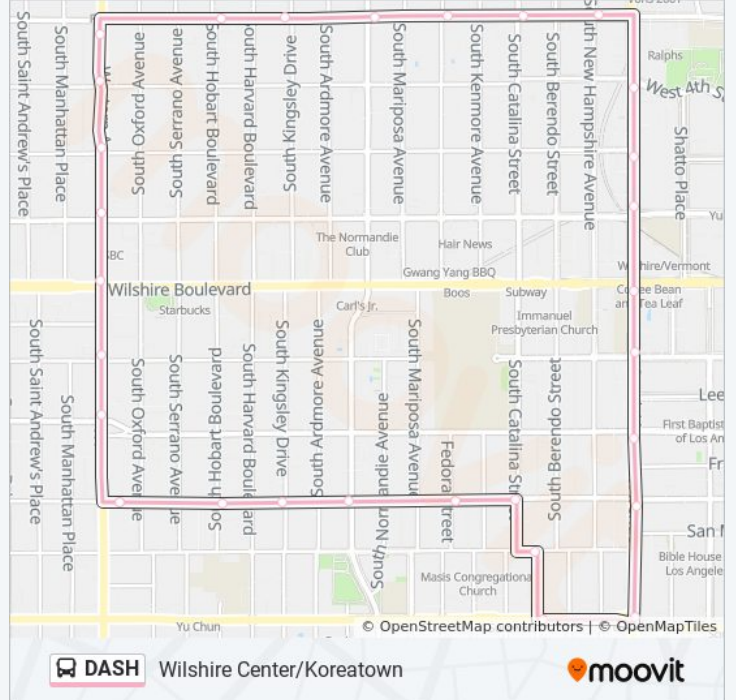

Wilshire Center/Koreatown

[Get The App](#)

The DASH bus line (Wilshire Center/Koreatown) has 2 routes. For regular weekdays, their operation hours are:

(1) Clockwise: 6:00 AM - 7:00 PM (2) Counterclockwise: 6:00 AM - 7:00 PM

DASH bus Info**Direction:** Clockwise**Stops:** 34**Trip Duration:** 50 min**Line Summary:**

Vermont / 6th

Vermont & Wilshire Blvd. (CW)

Vermont & 7th St. (CW)

Vermont & 8th St. (CW)

Vermont & James M. Wood Blvd. (CW)

James M Wood & Catalina St. (CCW)

San Marino & Catalina St. (CCW)

Olympic & Catalina St. (CCW)

Vermont & Olympic Blvd. (CCW)

Vermont & James M Wood(Ccw)

Vermont & 8th St. (CCW)

Vermont & 7th St. (CCW)

Vermont & Wilshire Blvd. (CCW)

DASH bus Info

Direction: Counterclockwise

Stops: 30

Trip Duration: 50 min

Line Summary:

- 3rd & Catalina St. (CCW)
- 3rd & Alexandria Ave. (CCW)
- 3rd & Normandie Ave. (CCW)
- 3rd & Kingsley Dr. (CCW)
- 3rd & Hobart Blvd. (CCW)
- Western & 3rd (Southbound)
- Western & 4th (Southbound)
- Western & 5th St. (CCW)
- Western & 6th St. (CCW)
- Western & Wilshire Blvd. (CCW)
- Western & 7th St. (CCW)
- Western & 8th St. (CCW)
- James M Wood & Western Ave. (CCW)