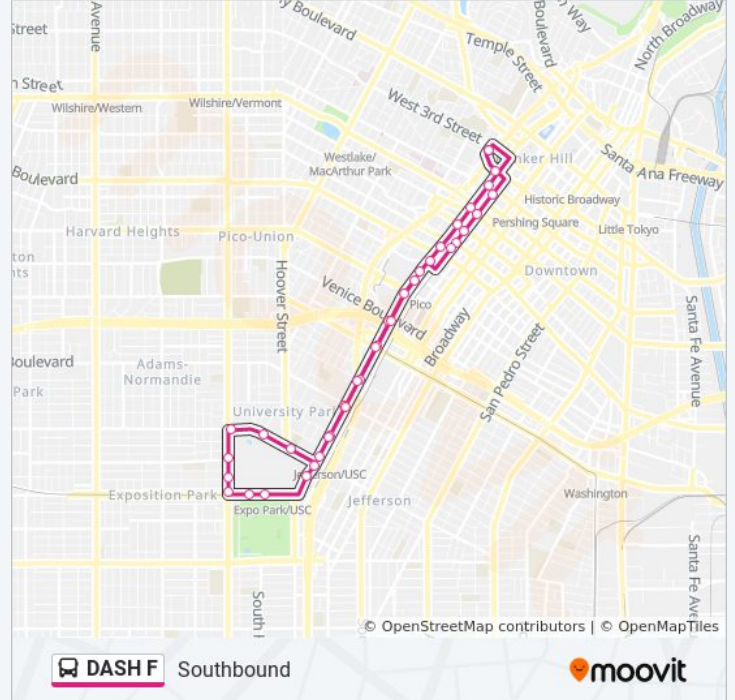

4th St/Figueroa

Flower St & 5th St

Flower St & 7th St (Southbound)

Flower St & 8th St

Flower St & 9th St

Flower St & Olympic Blvd

Figueroa & 12th St (Crypto.Com Arena)

Figueroa St & Pico Blvd

DASH F bus Info

Direction: (Southbound) Dash F / Expo Park - USC /

Stops: 37

Trip Duration: 50 min

Line Summary:

Vermont Ave & 36th Pl

Jefferson Blvd & Vermont Ave

Jefferson Blvd & McClintock Ave

Jefferson Blvd & Hoover St

Figueroa St & 33rd St (Northbound)

Figueroa St & 30th St

Figueroa St & Adams Blvd

Figueroa St & 23rd St

Figueroa St & Washington Blvd

Figueroa St & Venice Blvd

Figueroa St & 12th St

Figueroa St and 11 St E (Staples Center)

Figueroa St & Olympic Blvd

Figueroa St and 8th St E

Figueroa St & 7th St

Figueroa St & 5th St

Beaudry Ave & 3rd St

DASH F bus time schedules and route maps are available in an offline PDF at moovitapp.com. Use the [Moovit App](#) to see live bus times, train schedule or subway schedule, and step-by-step directions for all public transit in Los Angeles.