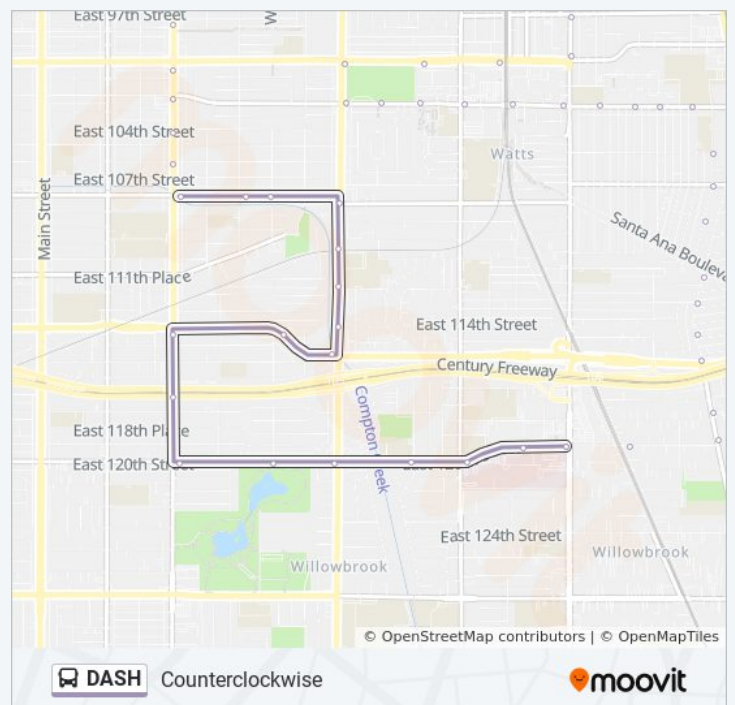

103rd St & Wilmington Ave (Eastbound)

103rd St & Grape St (Eastbound)

103rd St & Croesus Ave (Eastbound)

103rd St & Juniper St (Eastbound)

Gorman Ave & 103rd St (Southbound)

Gorman Ave & 105th St (Southbound)

Weignand Ave & 107th St (Northbound)

Weignand Ave & 105th St (Northbound)

103rd St & Gorman Ave (Westbound)

103rd St & Juniper St (Westbound)

103rd St & Lou Dillon Ave (Westbound)

103rd St & Grape St (Westbound)

Central Ave & Century Blvd (Northbound)

Century Blvd & Success Ave (Eastbound)

Century Blvd & Grandee Ave (Eastbound)

Wilmington Ave & Century Blvd (Northbound)

DASH bus Time Schedule

Counterclockwise Route Timetable:

Stops: 60

Trip Duration: 80 min

Line Summary:

Wilmington Ave & 97th St (Northbound)

Wilmington Ave & 95th St (Northbound)

92nd St & Bandera St

92nd / Maie

92nd St & Compton Ave (Westbound)