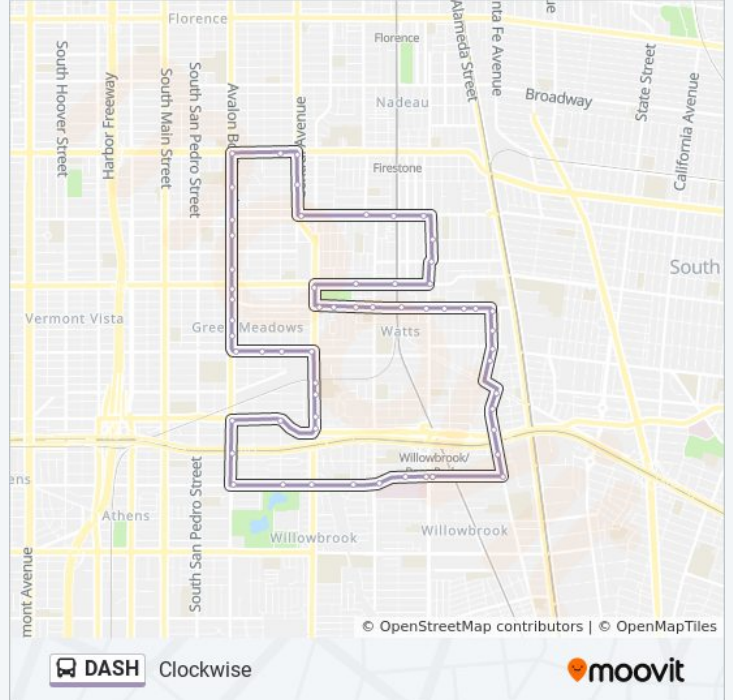

Central Ave & Century Blvd (Southbound)

103rd St & Central Ave (Eastbound)

103rd St & Zamora Walk (Eastbound)

103rd St & Success Ave (Eastbound)

103rd St & Compton Ave (Eastbound)

103rd St & Graham Ave (Eastbound)

103rd St & Wilmington Ave (Eastbound)

103rd St & Grape St (Eastbound)

103rd St & Croesus Ave (Eastbound)

103rd St & Juniper St (Eastbound)

Gorman Ave & 103rd St (Southbound)

Gorman Ave & 105th St (Southbound)

Gorman Ave & 107th St (Southbound)

Gorman Ave & 108th St (Southbound)

Mona Blvd & Santa Ana Blvd (Southbound)

Mona Blvd & 113th St (Southbound)

Mona Blvd & 115th St (Southbound)

Mona Blvd & 117th St (Southbound)

Mona Blvd & 119th St

119th St & Wilmington Ave (Westbound)

Direction: Counterclockwise

60 stops

[VIEW LINE SCHEDULE](#)

Wilmington & 120th (Eastbound)

119th St & Willowbrook Ave (Eastbound)

Mona Blvd & 119th St (Northbound)