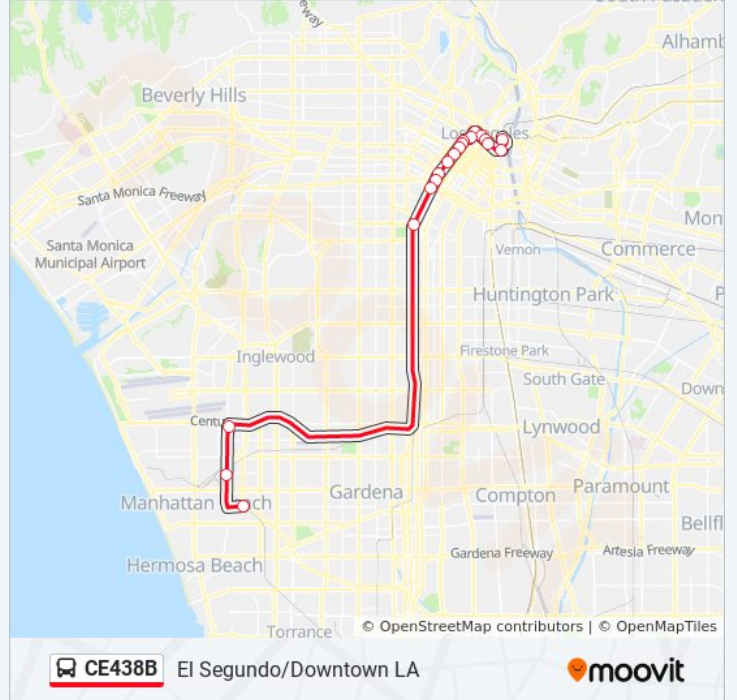

CE438B bus time schedules and route maps are available in an offline PDF at moovitapp.com. Use the [Moovit App](#) to see live bus times, train schedule or subway schedule, and step-by-step directions for all public transit in Los Angeles.

[About Moovit](#) • [MaaS Solutions](#) • [Supported Countries](#) • [Mooviter Community](#)

© 2024 Moovit - All Rights Reserved

Check Live Arrival Times