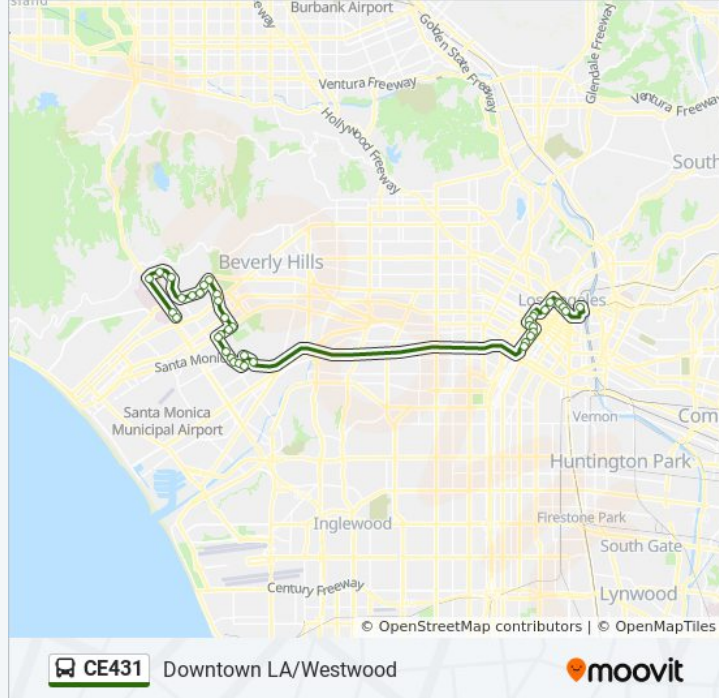

Wilshire Blvd & Warner Ave (Eastbound)

Wilshire Blvd & Beverly Glen Blvd (Eastbound)

Beverly Glen Blvd & Woodruff Ave (Southbound)

Beverly Glen Blvd & Santa Monica Blvd (Southbound)

Beverly Glen Blvd & Olympic Blvd (Southbound)

Beverly Glen Blvd & Pico Blvd (Southbound)

Pico Blvd & Patricia Ave (Westbound)

Pico Blvd & Manning Ave (Westbound)

Overland Ave & Pico Blvd (Southbound)

Overland Ave & Coventry Pl (Southbound)

Overland Ave & National Blvd (Southbound)

Figueroa St & 5th St

Hope St & 3d St (Northbound)

Hope St & 1st St

Temple St & Grand Ave

Temple St & Hill St

Temple St & Spring St

Temple St & Los Angeles St

Patsaouras Transit Plaza - Bay 3

Downtown LA/Westwood

Direction: Westbound

41 stops

[VIEW LINE SCHEDULE](#)

Patsaouras Transit Plaza - Bay 3

Temple St & Los Angeles St (Westbound)

Temple St & Spring St (Westbound)

Temple St & Hill St (Westbound)