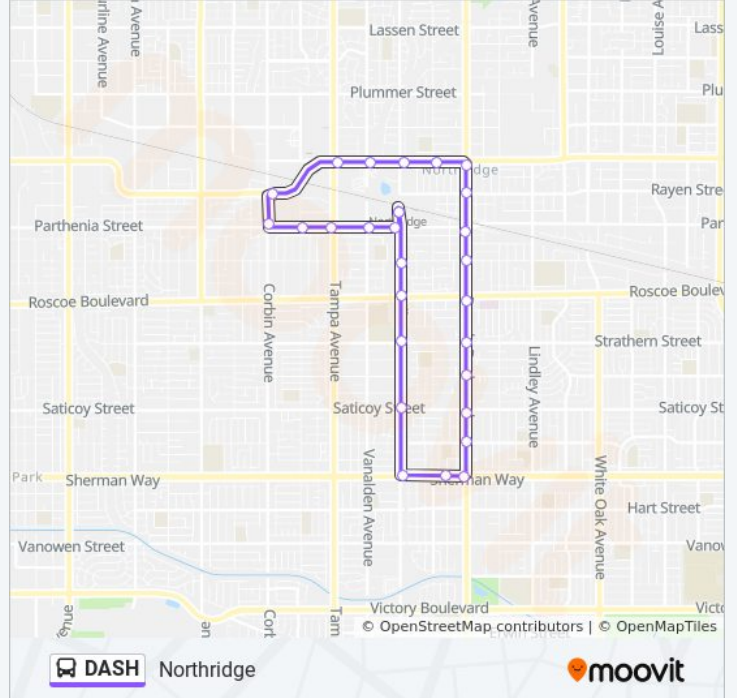

Northridge

Get The App

The DASH bus line Northridge has one route. For regular weekdays, their operation hours are:

(1) Clockwise: 5:30 AM - 7:00 PM

Use the Moovit App to find the closest DASH bus station near you and find out when is the next DASH bus arriving.

Direction: Clockwise

28 stops

[VIEW LINE SCHEDULE](#)

- Northridge Metrolink Station
- Parthenia St & Wilbur Ave (Westbound)
- Parthenia St & Vanalden Ave (Westbound)
- Parthenia St & Tampa Ave (Westbound)
- Parthenia St & Shirley Ave (Westbound)
- Corbin Ave & Parthenia St (Northbound)
- Nordhoff Way & Corbin Ave (Eastbound)
- Nordhoff St & Tampa Ave (Eastbound)
- Nordhoff St & Vanalden Ave (Eastbound)
- Nordhoff St & Wilbur Ave (Eastbound)
- Nordhoff St & Yolanda Ave (Eastbound)
- Reseda Blvd & Nordhoff St (Southbound)
- Reseda Blvd & Rayen St (Southbound)
- Reseda Blvd & Parthenia St (Southbound)
- Reseda Blvd & Chase St (Southbound)
- Reseda Blvd & Roscoe Blvd (Southbound)
- Reseda / Strathern
- Reseda / Ingomar
- Reseda Blvd & Saticoy St (Southbound)
- Reseda / Valerio
- Sherman Way & Reseda Blvd (Westbound)
- Sherman Way / Amigo

DASH bus Info

Direction: Clockwise

Stops: 28

Trip Duration: 34 min

Line Summary:

Sherman Way / Wilbur

Wilbur Ave & Saticoy St (Northbound)

Wilbur Ave & Strathern St (Northbound)

Wilbur Ave & Roscoe Blvd (Northbound)

Wilbur Ave & Chase St (Northbound)

Northridge Metrolink Station

DASH bus time schedules and route maps are available in an offline PDF at moovitapp.com. Use the [Moovit App](#) to see live bus times, train schedule or subway schedule, and step-by-step directions for all public transit in Los Angeles.