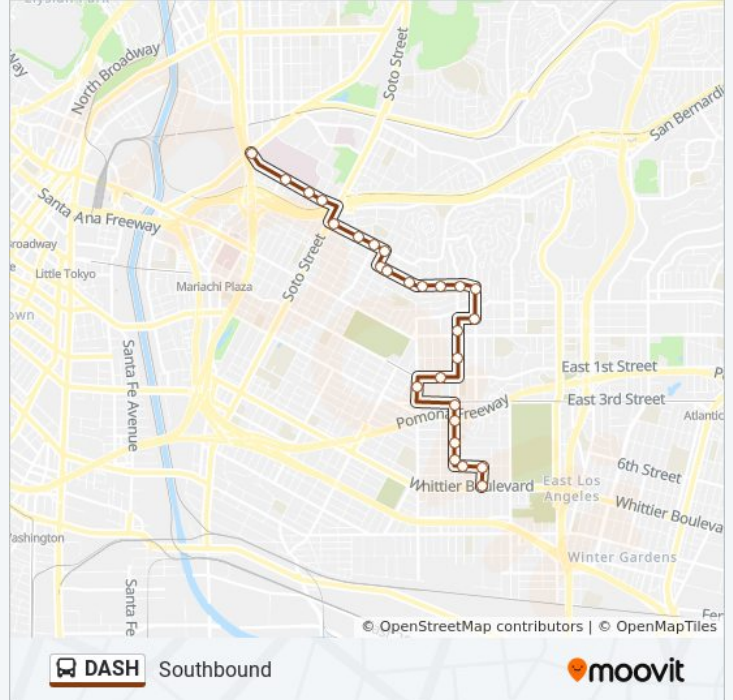

1640 Marengo

Mission Rd & Workman Way (Northbound) (4326)

Zonal Ave & Mission Rd.

Direction: (Southbound) Dash / Boyle Heights / LA County/Usc Medical Center

27 stops

[VIEW LINE SCHEDULE](#)

Marengo St & Mission Rd

Blanchard St & Rowan Ave (Eastbound) (4341)

Gage Ave. & Blanchard St.

Hammel St & Gage Ave (Westbound) (4343)

Rowan / Dozier

Rowan Ave & Michigan Ave (Southbound) (4344)

DASH bus Time Schedule

(Southbound) Dash / Boyle Heights / LA County/Usc Medical Center Route Timetable:

Stops: 27

Trip Duration: 33 min

Line Summary:

1st / Ditman

Indiana / Gleason (Indiana Gold Line Station)

Rowan Ave & 3rd St (Southbound) (4348)

Rowan Ave & Eagle St (Southbound) (4349)

Rowan Ave & Lanfranco St (Southbound) (4350)

Rowan Ave & Princeton St (Southbound) (4351)

Hubbard St & Eastman Ave (Eastbound) (4352)

Hubbard St & Herbert Ave

Herbert Ave & Whittier Blvd (4354)

DASH bus time schedules and route maps are available in an offline PDF at moovitapp.com. Use the [Moovit App](#) to see live bus times, train schedule or subway schedule, and step-by-step directions for all public transit in Los Angeles.