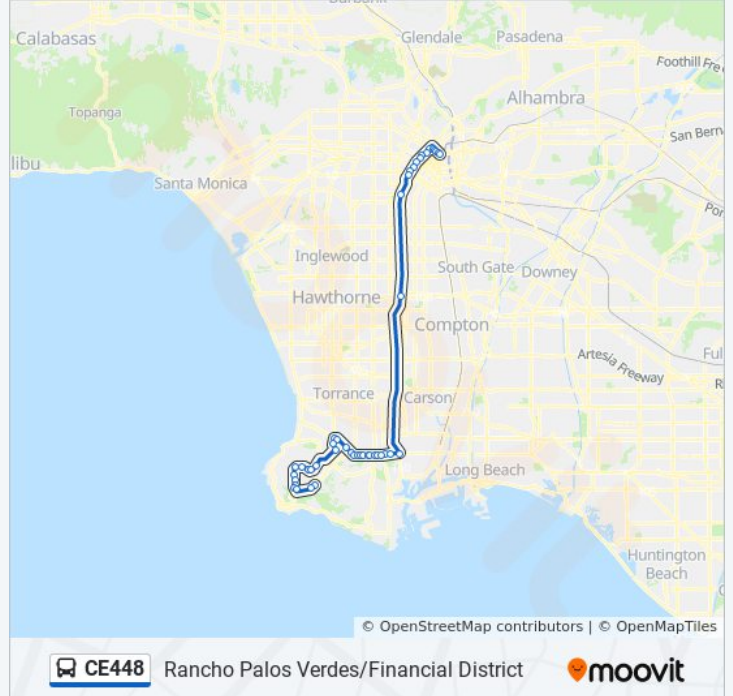

Harbor Freeway Bus Station

37th St / USC

Figueroa St & Washington Blvd (Northbound)

Figueroa St & Venice Blvd

Figueroa St & 12th St

Figueroa St & Olympic Blvd

Figueroa-7th

Figueroa St & 6th St

Hope St & 3d St (Northbound)

Hope St & 1st St

Hope St & Temple St

Temple St & Grand Ave

Temple St & Hill St

Temple St & Spring St

Temple St & Los Angeles St

Temple St & Judge John Aiso St

110 Fwy & Pacific Coast Hwy (Westbound)

Pacific Coast Hwy & Vermont Ave (Westbound)

Pacific Coast Hwy & Normandie Ave (Westbound)

Pacific Coast Hwy & Belle Porte Ave (Westbound)

Pacific Coast Hwy & President Ave (Westbound)

Pacific Coast Hwy & Pennsylvania Ave (Westbound)

Pacific Coast Hwy & Airport Dr (Westbound)

Pacific Coast Hwy & Crenshaw Blvd (Westbound)

Pacific Coast Hwy & Robinson Way (Westbound)

Pacific Coast Hwy & Madison St (Westbound)