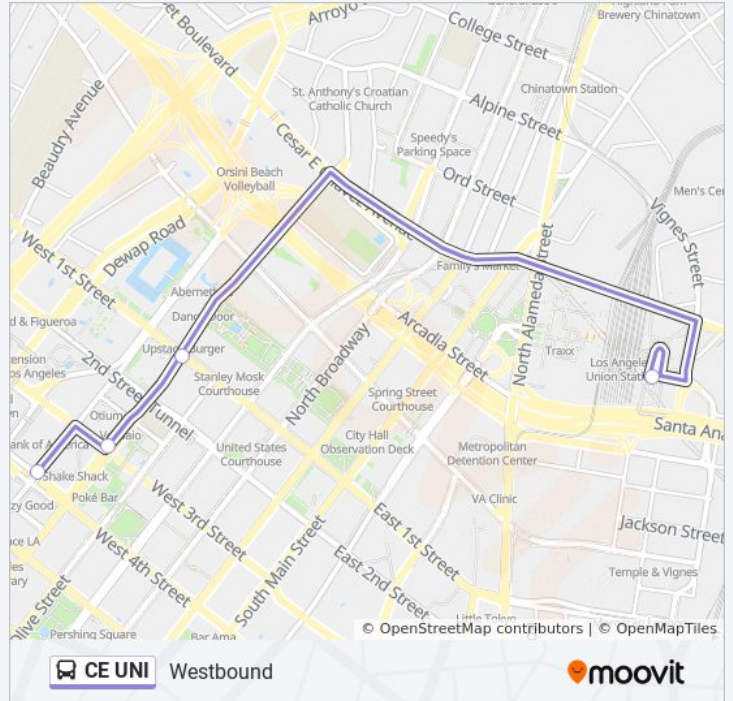

CE UNI bus Info

Direction: Westbound

Stops: 4

Trip Duration: 20 min

Line Summary:

CE UNI bus time schedules and route maps are available in an offline PDF at moovitapp.com. Use the [Moovit App](#) to see live bus times, train schedule or subway schedule, and step-by-step directions for all public transit in Los Angeles.

[About Moovit](#) • [MaaS Solutions](#) • [Supported Countries](#) • [Mooviter Community](#)

© 2024 Moovit - All Rights Reserved

Check Live Arrival Times