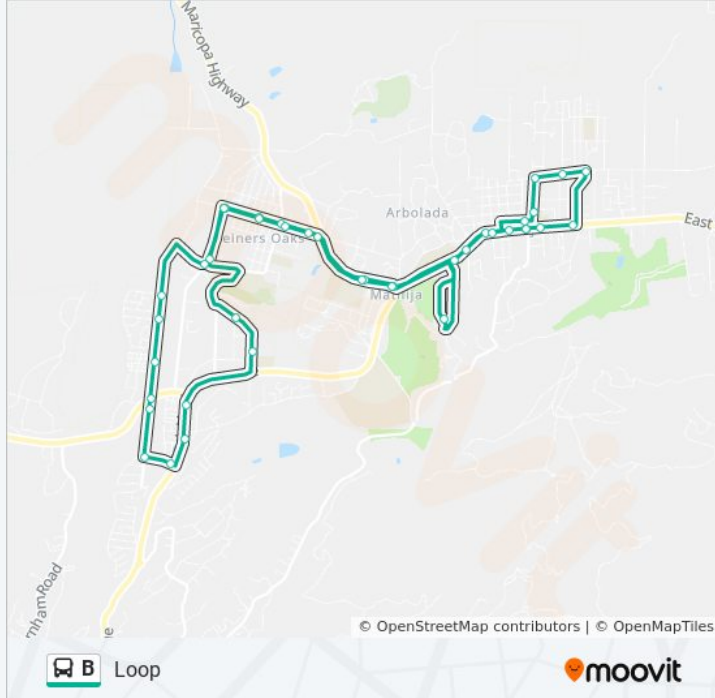

## Loop

[Get The App](#)

The B bus line Loop has one route. For regular weekdays, their operation hours are:

(1) Loop: 8:06 AM - 7:06 PM

Use the Moovit App to find the closest B bus station near you and find out when is the next B bus arriving.

### Direction: Loop

40 stops

[VIEW LINE SCHEDULE](#)

- Ojai Ave @ Arcade
- Ojai Ave & Signal
- Ojai Ave & Canada
- Ojai Ave & Bristol
- Y Memorial Garden
- Hospital
- El Roblar @ Roth Apts
- El Roblar & Lomita
- El Roblar & Encinal
- El Roblar & LA Luna
- Lomita & LA Luna
- Rice & Camille
- Rice & Fierro
- Rice & El Sereno Estates
- Rice & Hwy 150 NW Corner
- Rice & Help of Ojai
- Rice & Woodland
- Woodland & Hwy 33
- Hwy 33 @ Red Horse Plaza / Villanova
- Hwy 33 @ Baldwin/Wendy's
- Loma @ Mira Valle Mh Park
- Loma & El Centro

### B bus Info

**Direction:** Loop

**Stops:** 40

**Trip Duration:** 55 min

**Line Summary:**

LA Luna @ Fire Station

El Roblar & LA Luna (Eastbound)

El Roblar & Encinal (Eastbound)

Montgomery & Aliso

Grand & Montgomery

Grand & Drown

Grand & Park

Ojai Ave @ Westridge Mkt

Park & Ride

Ojai Ave @ Arcade

B bus time schedules and route maps are available in an offline PDF at [moovitapp.com](https://moovitapp.com). Use the [Moovit App](#) to see live bus times, train schedule or subway schedule, and step-by-step directions for all public transit in Los Angeles.