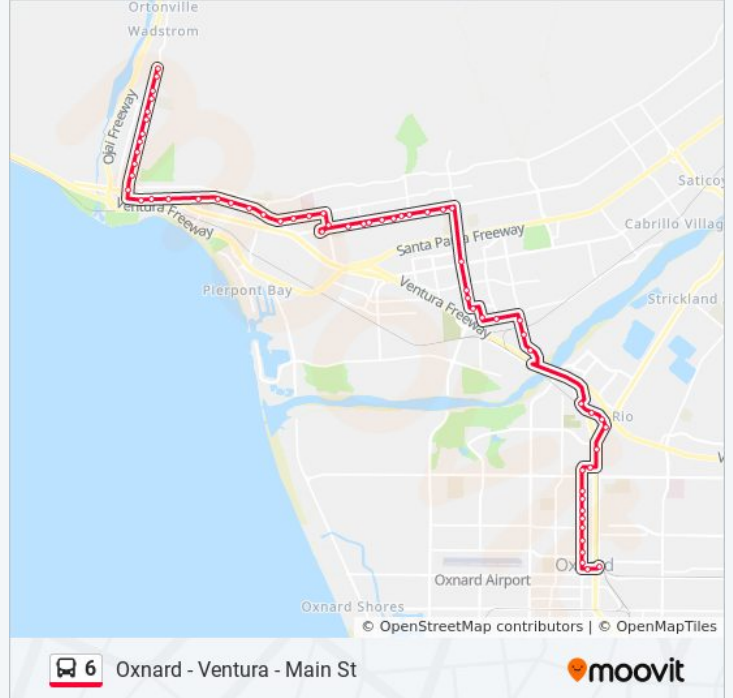

Telegraph & Bryn Mawr (Eastbound)

Telegraph & Wake Forest (Eastbound)

Telegraph & Victoria (Eastbound)

Ventura County Government Center (NW Victoria Ave/Telephone Rd)

Victoria & Ralston (Southbound)

Victoria & Avocet (Southbound)

Esplanade & Esplanade SHP Ctr (Southbound)

Vineyard & Esplanade

Oxnard & Vineyard

Citrus Grove & Oxnard (Eastbound)

C & Gonzales (Southbound)

C & Ivywood (Southbound)

C & Glenwood

C & Devonshire
C & Roderick
C & Doris (Southbound)
C & Palm (Southbound)
C & 1st (Southbound)
C & 3rd (Southbound)
4th & B St (Eastbound)
OTC

Direction: Ventura Ave - Pacific View Mall

63 stops

[VIEW LINE SCHEDULE](#)

OTC
4th & B St
C & 3rd
C & 1st
C & Palm
C & Doris
C & Robert
C & Glenwood (Northbound)
C & Ivywood
C & Gonzales
Citrus Grove & Oxnard
Vineyard & St. Mary's
Esplanade & Esplanade SHP Ctr
Esplanade & Spur
Spur & Wagon Wheel
Johnson & Northbank
Johnson & Hummingbird
Bristol & Hill (Westbound)
Grand & Bristol (Northbound)
Victoria & Moon
Victoria & Avocet

6 bus Info

Direction: Ventura Ave - Pacific View Mall

Stops: 63

Trip Duration: 89 min

Line Summary:

Victoria & Ralston

Ventura County Government Center (NE Victoria Ave/Telephone Rd)

Telegraph & Victoria