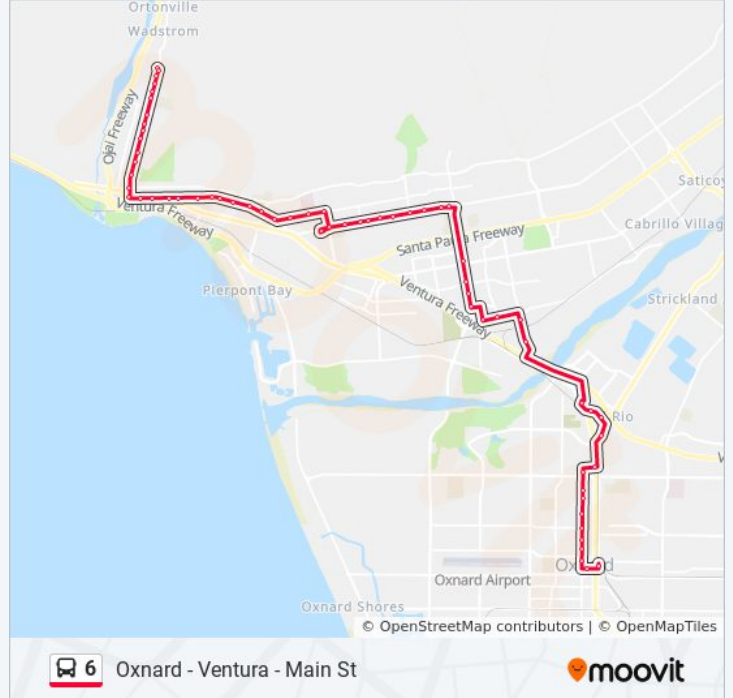

Victoria & Ralston

Ventura County Government Center (NE Victoria Ave/Telephone Rd)

Telegraph & Victoria

Telegraph & Wake Forest

Telegraph & Bryn Mawr

Telegraph & Day

Telegraph & Estates

Telegraph & Claremont

Telegraph & West Campus

Telegraph & Ashwood

Telegraph & Palomares

Pacific View Mall (Ventura Transit Center)

Mills & Telegraph

Loma Vista & Mills

Loma Vista & Hillmont

Loma Vista & Brent

Main & Katherine

Main & Seaward (Westbound)

Main & Catalina

Main & Pacific

Main & Encinal

Santa Clara & Main

Santa Clara & Hemlock

Santa Clara & Kalorama

Santa Clara & Fir

Santa Clara and Oak WB (Downtown Ventura)

Santa Clara & Figueroa

Ventura Ave & Santa Clara

Ventura Ave & Main

Ventura Ave & Park Row

Ventura Ave & Center

Ventura Ave & Ramona