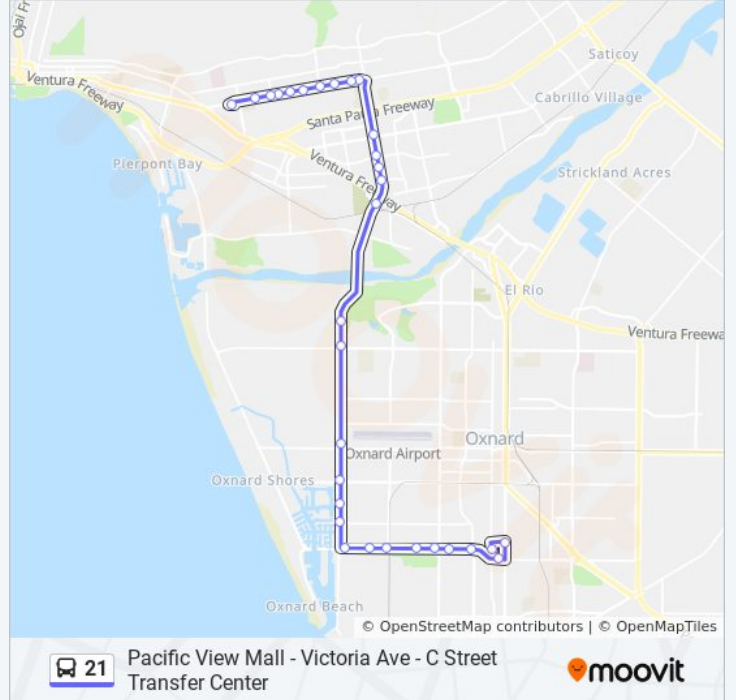

Victoria & Avocet

Victoria & Ralston

Ventura County Government Center (NE Victoria Ave/Telephone Rd)

Telegraph & Victoria

Telegraph & Wake Forest

Telegraph & Bryn Mawr

Telegraph & Day

Telegraph & Estates

Telegraph & Claremont

Telegraph & West Campus

Telegraph & Ashwood

Telegraph & Palomares

Pacific View Mall (Ventura Transit Center)

21 bus time schedules and route maps are available in an offline PDF at moovitapp.com. Use the [Moovit App](#) to see live bus times, train schedule or subway schedule, and step-by-step directions for all public transit in Los Angeles.

[About Moovit](#) • [MaaS Solutions](#) • [Supported Countries](#) • [Mooviter Community](#)

© 2024 Moovit - All Rights Reserved

Check Live Arrival Times