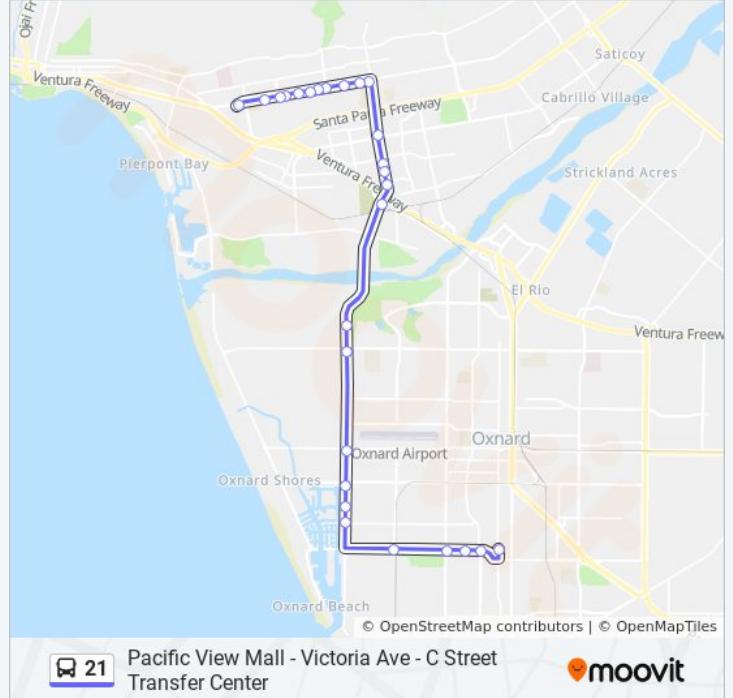

Direction: Centerpoint Mall via Victoria

27 stops

[VIEW LINE SCHEDULE](#)

- Pacific View Mall (Ventura Transit Center)
- Telegraph & College
- Telegraph & Ashwood (Eastbound)
- Telegraph & Baylor
- Telegraph & Claremont (Eastbound)
- Ventura College (SW Corner of Telegraph/Estates Ave)
- Telegraph & Townhouse
- Telegraph & Day (Eastbound)
- Telegraph & Bryn Mawr (Eastbound)
- Telegraph & Wake Forest (Eastbound)
- Telegraph & Victoria (Eastbound)
- Ventura County Government Center (NW Victoria Ave/Telephone Rd)
- Victoria & Ralston (Southbound)
- Victoria & Avocet (Southbound)
- Victoria & Moon (Southbound)
- Victoria & Valentine (Southbound)
- Victoria & Gum Tree (Southbound)
- Victoria & Gonzales (Southbound)
- Victoria & 5th (Southbound)
- Victoria & Wooley (Southbound)

21 bus Info

Direction: Centerpoint Mall via Victoria

Stops: 27

Trip Duration: 40 min

Line Summary:

Victoria & Leeward (Southbound)

Victoria & Hemlock (Southbound)

Channel Islands & Patterson (Eastbound)

Channel Isl & Ventura (Eastbound)

Channel Isl & Lassen

Channel Isl & J (Eastbound)

C St Transfer Ctr

Direction: Pacific View Mall via Victoria

31 stops

[VIEW LINE SCHEDULE](#)

C St Transfer Ctr

21 bus Info

Direction: Pacific View Mall via Victoria

Stops: 31

Trip Duration: 47 min

Line Summary:

Victoria & Avocet

Victoria & Ralston

Ventura County Government Center (NE Victoria Ave/Telephone Rd)