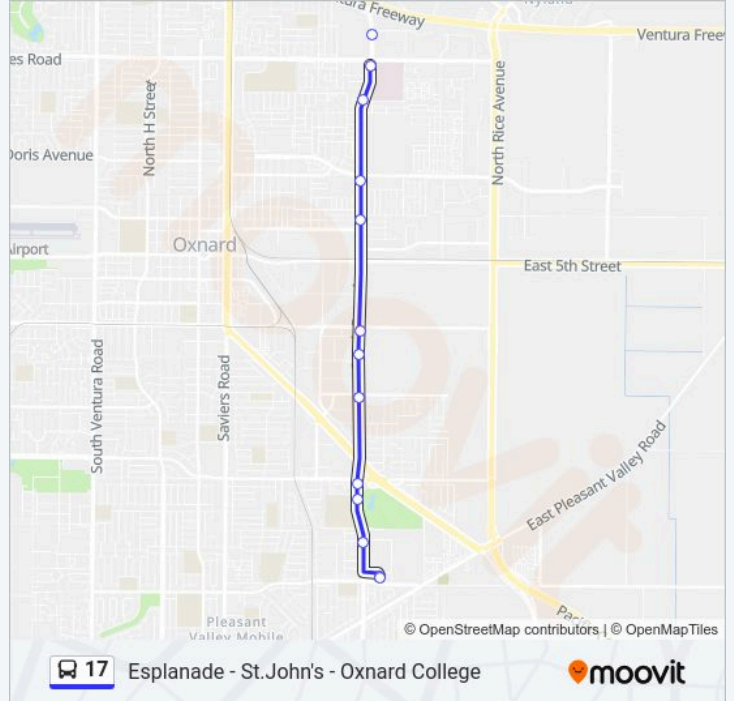

### Direction: Oxnard College via Rose

20 stops

[VIEW LINE SCHEDULE](#)

- Esplanade & Spur
- Spur & Wagon Wheel
- Oxnard & Clyde River
- Forest Park & Riverpark
- Riverpark & American River
- Riverpark & Vineyard
- Ventura & Financial
- Rose & Ventura
- Rose & Lockwood
- Rose & Gonzales
- Rose & Socorro
- Rose & Camino Del Sol
- Rose & Santa Lucia
- Rose & Wooley
- Rose & Westar
- Rose & Emerson
- Rose & Channel Isl
- Rose & Raiders
- Rose & North Campus
- Oxnard College (Lot A)

### 17 bus Info

**Direction:** Oxnard College via Rose

**Stops:** 20

**Trip Duration:** 32 min

**Line Summary:**

**Direction: Riverpark - Esplanade via Rose**

25 stops

[VIEW LINE SCHEDULE](#)

**17 bus Info**

**Direction:** Riverpark - Esplanade via Rose

**Stops:** 25

**Trip Duration:** 37 min

**Line Summary:**

- Ventura & Financial (Northbound)
- Riverpark & Vineyard (Westbound)
- Riverpark & American River (Northbound)
- Forest Park & Riverpark (Westbound)
- Oxnard & Clyde River (Southbound)
- Spur & Wagon Wheel (Southbound)
- Esplanade & Spur (Southbound)

**Direction: Rose & Gonzales**

10 stops

[VIEW LINE SCHEDULE](#)

- Esplanade & Spur
- Spur & Wagon Wheel
- Oxnard & Clyde River
- Forest Park & Riverpark
- Riverpark & American River
- Riverpark & Vineyard
- Ventura & Financial
- Rose & Ventura
- Rose & Lockwood
- Rose & Gonzales