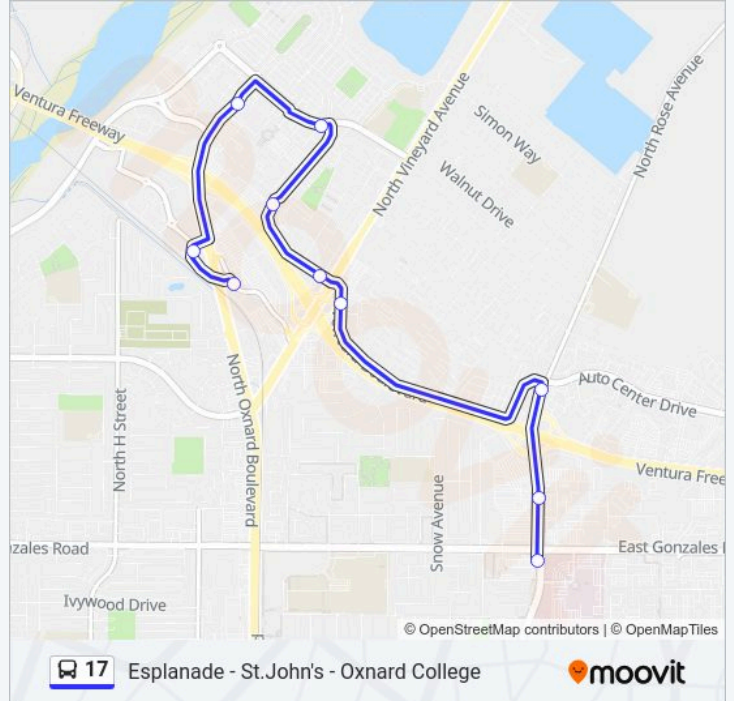

**17 bus Info**

**Direction:** Riverpark - Esplanade via Rose

**Stops:** 25

**Trip Duration:** 37 min

**Line Summary:**

- Ventura & Financial (Northbound)
- Riverpark & Vineyard (Westbound)
- Riverpark & American River (Northbound)
- Forest Park & Riverpark (Westbound)
- Oxnard & Clyde River (Southbound)
- Spur & Wagon Wheel (Southbound)
- Esplanade & Spur (Southbound)

**Direction: Rose & Gonzales**

10 stops

[VIEW LINE SCHEDULE](#)

- Esplanade & Spur
- Spur & Wagon Wheel
- Oxnard & Clyde River
- Forest Park & Riverpark
- Riverpark & American River
- Riverpark & Vineyard
- Ventura & Financial
- Rose & Ventura
- Rose & Lockwood
- Rose & Gonzales

**17 bus Time Schedule**

Rose & Gonzales Route Timetable:

Sunday	Not Operational
Monday	3:38 PM
Tuesday	3:38 PM
Wednesday	3:38 PM
Thursday	Not Operational
Friday	3:38 PM
Saturday	Not Operational

**17 bus Info**

**Direction:** Rose & Gonzales

**Stops:** 10

**Trip Duration:** 19 min

**Line Summary:**

**Direction: St Johns Hospital via Rose**

14 stops

[VIEW LINE SCHEDULE](#)

- Oxnard College (Lot B)
- Rose & North Campus (Northbound)
- Rose & Gary (College Park)
- Rose & Raiders (Northbound)
- Rose & Channel Isl (Northbound)
- Rose & Ives
- Westar & Rose (Westbound)
- Westar & Pacific (Westbound)
- Wooley & Pacific
- Wooley & Telstar (Eastbound)
- Rose & Santa Lucia (Northbound)
- Rose & Camino Del Sol (Northbound)
- Rose & Socorro (Northbound)
- Rose & Hospital