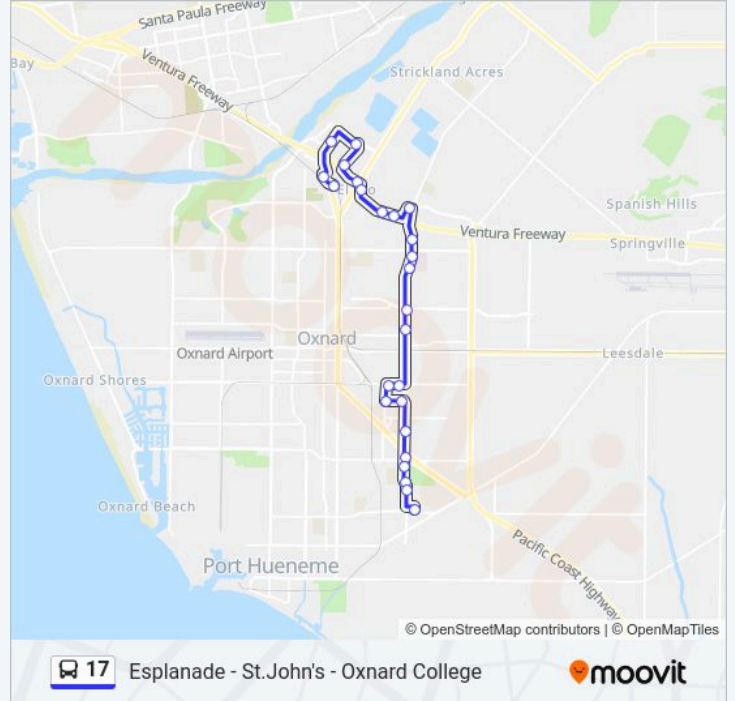

### Direction: Oxnard College via Rose

20 stops

[VIEW LINE SCHEDULE](#)

- Esplanade & Spur
- Spur & Wagon Wheel
- Oxnard & Clyde River
- Forest Park & Riverpark
- Riverpark & American River
- Riverpark & Vineyard
- Ventura & Financial
- Rose & Ventura
- Rose & Lockwood
- Rose & Gonzales
- Rose & Socorro
- Rose & Camino Del Sol
- Rose & Santa Lucia
- Rose & Wooley
- Rose & Westar
- Rose & Emerson
- Rose & Channel Isl
- Rose & Raiders
- Rose & North Campus
- Oxnard College (Lot A)

### 17 bus Info

**Direction:** Oxnard College via Rose

**Stops:** 20

**Trip Duration:** 32 min

**Line Summary:**

**Direction: Riverpark - Esplanade via Rose**

25 stops

[VIEW LINE SCHEDULE](#)

**17 bus Info**

**Direction:** Riverpark - Esplanade via Rose

**Stops:** 25

**Trip Duration:** 37 min

**Line Summary:**

- Ventura & Financial (Northbound)
- Riverpark & Vineyard (Westbound)
- Riverpark & American River (Northbound)
- Forest Park & Riverpark (Westbound)
- Oxnard & Clyde River (Southbound)
- Spur & Wagon Wheel (Southbound)
- Esplanade & Spur (Southbound)

**Direction: Rose & Gonzales**

10 stops

[VIEW LINE SCHEDULE](#)

- Esplanade & Spur
- Spur & Wagon Wheel
- Oxnard & Clyde River
- Forest Park & Riverpark
- Riverpark & American River
- Riverpark & Vineyard
- Ventura & Financial
- Rose & Ventura
- Rose & Lockwood
- Rose & Gonzales