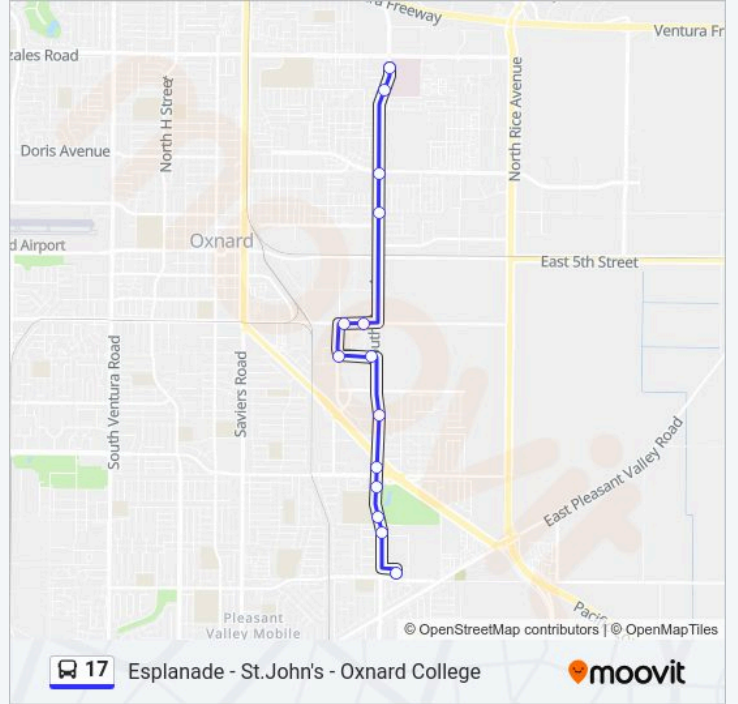

**Direction: Rose & Gonzales**

10 stops

[VIEW LINE SCHEDULE](#)

- Esplanade & Spur
- Spur & Wagon Wheel
- Oxnard & Clyde River
- Forest Park & Riverpark
- Riverpark & American River
- Riverpark & Vineyard
- Ventura & Financial
- Rose & Ventura
- Rose & Lockwood
- Rose & Gonzales

**Direction:** Rose & Gonzales

**Stops:** 10

**Trip Duration:** 19 min

**Line Summary:**

**Direction: St Johns Hospital via Rose**

14 stops

[VIEW LINE SCHEDULE](#)

- Oxnard College (Lot B)
- Rose & North Campus (Northbound)
- Rose & Gary (College Park)
- Rose & Raiders (Northbound)
- Rose & Channel Isl (Northbound)
- Rose & Ives
- Westar & Rose (Westbound)
- Westar & Pacific (Westbound)
- Wooley & Pacific
- Wooley & Telstar (Eastbound)
- Rose & Santa Lucia (Northbound)
- Rose & Camino Del Sol (Northbound)
- Rose & Socorro (Northbound)
- Rose & Hospital

**17 bus Time Schedule**

St Johns Hospital via Rose Route Timetable:

Sunday	Not Operational
Monday	8:55 PM
Tuesday	8:55 PM
Wednesday	8:55 PM
Thursday	Not Operational
Friday	8:55 PM
Saturday	Not Operational

**17 bus Info**

**Direction:** St Johns Hospital via Rose

**Stops:** 14

**Trip Duration:** 15 min

**Line Summary:**

17 bus time schedules and route maps are available in an offline PDF at [moovitapp.com](https://moovitapp.com). Use the Moovit App to see live bus times, train schedule or subway schedule, and step-by-step directions for all public transit in Los Angeles.