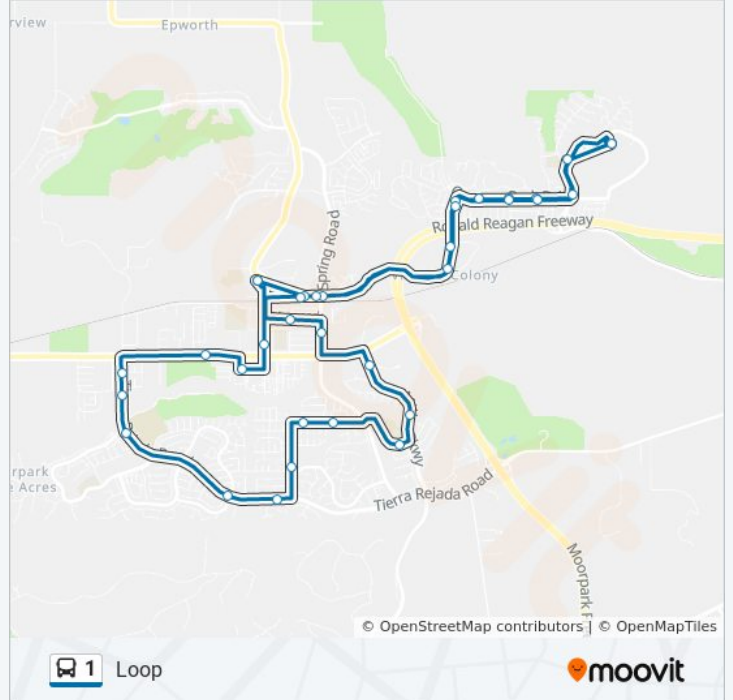

Loop

Get The App

The 1 bus line Loop has one route. For regular weekdays, their operation hours are:

(1) Loop: 6:30 AM - 4:35 PM

Use the Moovit App to find the closest 1 bus station near you and find out when is the next 1 bus arriving.

Direction: Loop

34 stops

[VIEW LINE SCHEDULE](#)

- Civic Center
- Moorpark Avenue at Moorpark Town Center
- Park Crest and Park
- Los Angeles (West of Mission Bell Plaza)
- Tierra Rejada and Courtney
- Tierra Rejada Across From Harvester
- Tierra Rejada and Countrywood (Moorpark High School)
- Tierra Rejada and Walnut Creek (Eastbound)
- Tierra Rejada and Pheasant Run
- Peach Hill Park
- Peach Hill Across From Bella Vista
- Peach Hill and Rolling Knoll
- Peach Hill and Miller
- Miller at Miller Park
- Miller and Patriot
- Spring at Woodcreek Apartments
- Second and Millard
- High at Metrolink/Amtrak Station
- Princeton and Spring Road
- Princeton and Condor
- Princeton at Amherst Nb/ Across From Varsity Park Plaza

1 bus Info

Direction: Loop

Stops: 34

Trip Duration: 55 min

Line Summary:

Campus Park and Penn (1)
 Campus Park and Marquette (1)
 Collins and Campus Park Dr
 Moorpark College
 Collins and Campus Canyon Dr
 Campus Park and Marquette
 Campus Park and Penn
 Campus Park & Julliard: Northwest Corner
 (Flagstop)
 Princeton and Campus Park (Varsity Park Plaza)
 Princeton & Condor: Southwest Corner
 High and Spring
 High St. Across From Metrolink/Amtrak Station
 Civic Center