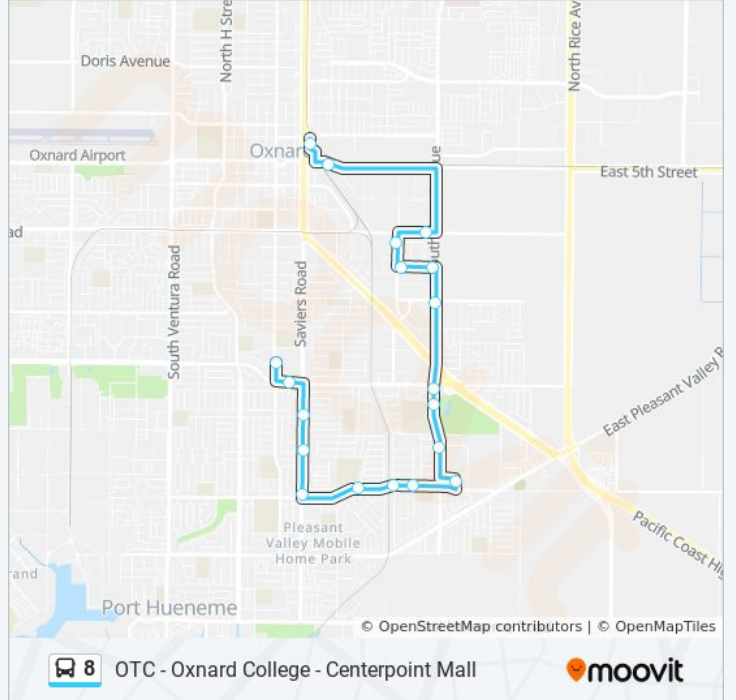

OTC - Oxnard College - Centerpoint Mall

Get The App

The 8 bus line (OTC - Oxnard College - Centerpoint Mall) has 2 routes. For regular weekdays, their operation hours are: (1) Oxnard College via Bard Rd: 6:35 AM - 7:30 PM(2) Oxnard College via Rose Ave: 6:35 AM - 6:55 PM Use the Moovit App to find the closest 8 bus station near you and find out when is the next 8 bus arriving.

- C St Transfer Ctr
- Saviers & Laurel
- Saviers & Channel Isl
- Saviers & Bryce Canyon
- Saviers & Yucca
- Bard & Saviers (Eastbound)
- Bard & San Juan (Eastbound)
- Bard & Terrace (Eastbound)
- Bard & Anchorage (Eastbound)
- Oxnard College (Lot B)
- Rose & North Campus (Northbound)
- Rose & Gary (College Park)
- Rose & Raiders (Northbound)
- Rose & Channel Isl (Northbound)
- Rose & Ives
- Westar & Rose (Westbound)
- Westar & Pacific (Westbound)
- Wooley & Pacific
- Wooley & Telstar (Eastbound)
- 5th & Old Amtrak
- OTC

8 bus Info
Direction: Oxnard College via Bard Rd
Stops: 21
Trip Duration: 29 min
Line Summary:

Direction: Oxnard College via Rose Ave

19 stops

[VIEW LINE SCHEDULE](#)

- OTC
- 5th & Mount. View
- Wooley & Telstar
- Pacific & Titan
- Westar & Pacific
- Westar & Rose
- Rose & Emerson
- Rose & Channel Isl
- Rose & Raiders
- Rose & North Campus
- Oxnard College (Lot A)
- Bard & Anchorage
- Bard & Terrace
- Bard & San Juan
- Saviors & Bard (Northbound)
- Saviors & Yucca (Northbound)
- Saviors & Bryce Canyon (Northbound)
- Channel Isl & C

8 bus Info

Direction: Oxnard College via Rose Ave

Stops: 19

Trip Duration: 28 min

Line Summary:

8 bus time schedules and route maps are available in an offline PDF at moovitapp.com. Use the [Moovit App](#) to see live bus times, train schedule or subway schedule, and step-by-step directions for all public transit in Los Angeles.