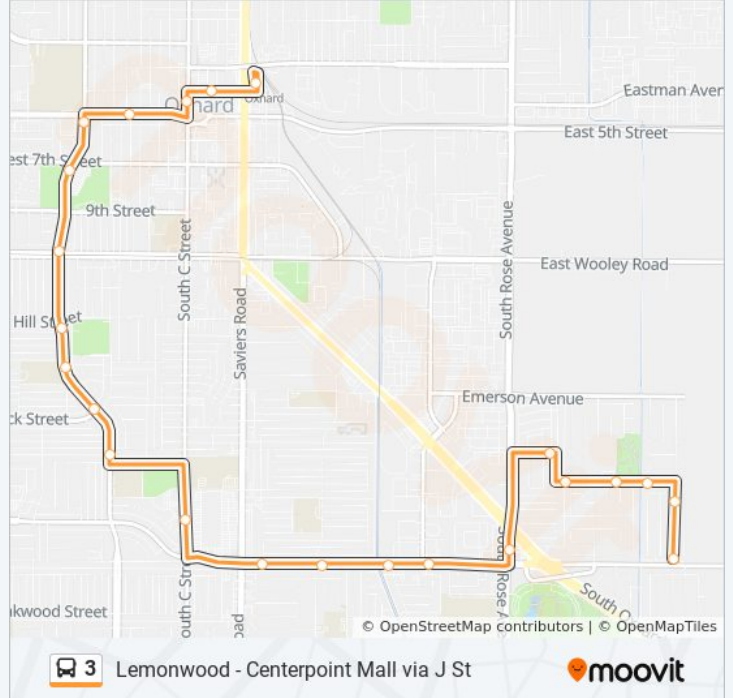

Use the Moovit App to find the closest 3 bus station near you and find out when is the next 3 bus arriving.

Direction: Centerpoint Mall- Oxnard Transit Center via J St
 20 stops
[VIEW LINE SCHEDULE](#)

3 bus Info
Direction: Centerpoint Mall- Oxnard Transit Center via J St
Stops: 20
Trip Duration: 27 min
Line Summary:

Direction: Lemonwood - Centerpoint Mall via J St

23 stops

[VIEW LINE SCHEDULE](#)

- OTC
- 4th & B St
- C & 4th
- 5th & F
- Hobson & 5th
- Hobson & 7th
- Hobson & Wooley
- J & Hill
- J & Mckinna
- J & Hemlock
- J & Kamala
- C St Transfer Ctr (Southbound)
- Channel Isl & Saviers
- Channel Isl & Gisler
- Channel Isl & Albany
- Channel Isl & Concord
- Rose & Channel Isl (Northbound)
- Ives & Churchill

3 bus Info

Direction: Lemonwood - Centerpoint Mall via J St

Stops: 23

Trip Duration: 31 min

Line Summary:

San Mateo & Beaufort

San Mateo & Farragut

San Mateo & Kepler

El Dorado & Marin

El Dorado & Channel Isl

Direction: Rose & Channel Islands

3 stops

[VIEW LINE SCHEDULE](#)

El Dorado & Channel Isl

Channel Isl & Eden

Rose & Channel Isl (Northbound)