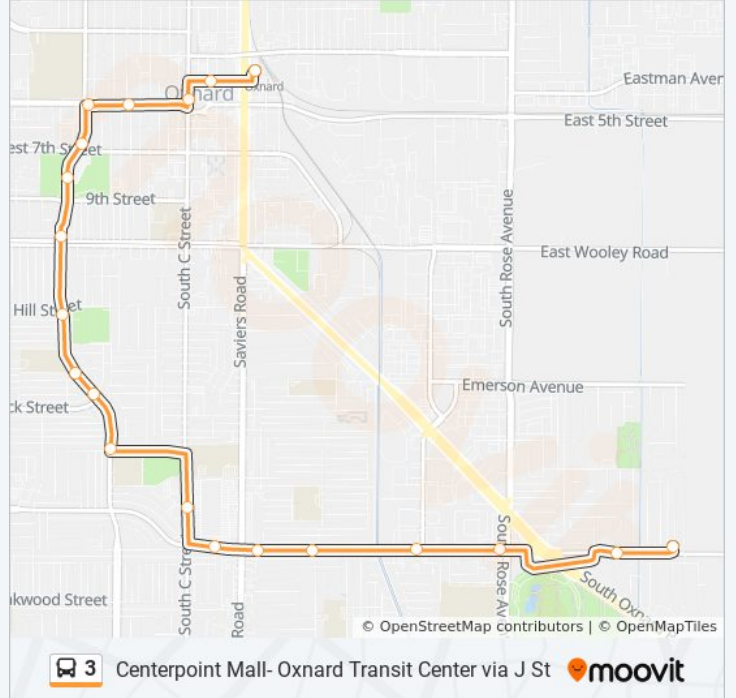

Centerpoint Mall- Oxnard Transit Center via J St

Get The App

The 3 bus line (Centerpoint Mall- Oxnard Transit Center via J St) has 3 routes. For regular weekdays, their operation hours are:

(1) Centerpoint Mall- Oxnard Transit Center via J St: 5:59 AM - 6:22 PM
 (2) Lemonwood - Centerpoint Mall via J St: 5:35 AM - 6:35 PM
 (3) Rose & Channel Islands: 7:03 PM

Use the Moovit App to find the closest 3 bus station near you and find out when is the next 3 bus arriving.

Direction: Centerpoint Mall- Oxnard Transit Center via J St
 20 stops
[VIEW LINE SCHEDULE](#)

- El Dorado & Channel Isl
- Channel Isl & Eden
- Channel Isl & Rose (Westbound)
- Channel Isl & Statham
- Channel Isl & Gisler (Westbound)
- Channel Isl & San Marino
- Channel Isl & C
- C St Transfer Ctr
- J & Kamala (Northbound)
- J & Hemlock (Northbound)
- J & Fir
- J & Hill (Northbound)
- J & Wooley
- Hobson & Arts Ctr
- Hobson & 7th (Northbound)
- 5th & H (Eastbound)
- 5th & F (Eastbound)
- C & 5th
- 4th & B St (Eastbound)
- OTC

3 bus Info
Direction: Centerpoint Mall- Oxnard Transit Center via J St
Stops: 20
Trip Duration: 27 min
Line Summary:

Direction: Lemonwood - Centerpoint Mall via J St

23 stops

[VIEW LINE SCHEDULE](#)

- OTC
- 4th & B St
- C & 4th
- 5th & F
- Hobson & 5th
- Hobson & 7th
- Hobson & Wooley
- J & Hill
- J & Mckinna
- J & Hemlock
- J & Kamala
- C St Transfer Ctr (Southbound)
- Channel Isl & Saviers
- Channel Isl & Gisler
- Channel Isl & Albany
- Channel Isl & Concord
- Rose & Channel Isl (Northbound)
- Ives & Churchill