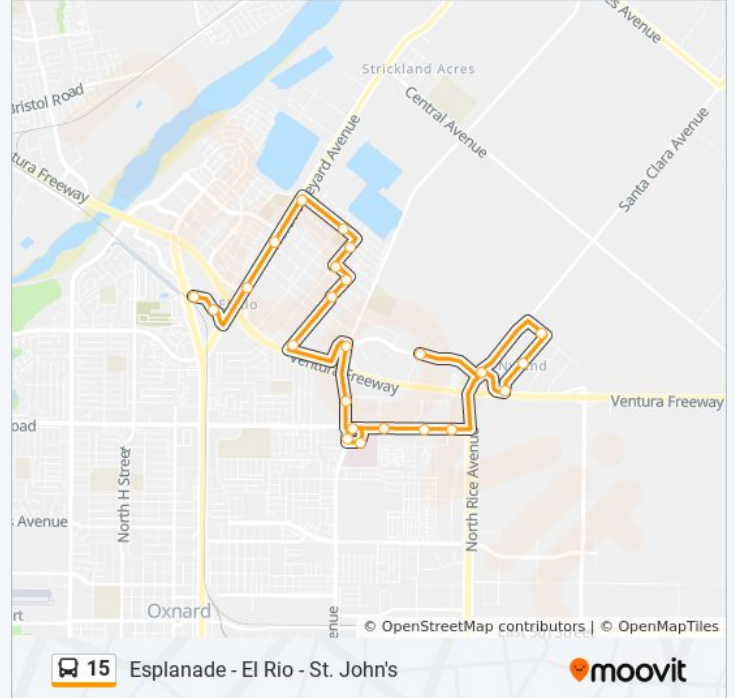

Gonzales & Solar

Nyeland & Ventura

Nyeland & Eucalyptus

Friedrich & Nyeland

Santa Clara & Auto Ctr

GCTD Main Office

15 bus time schedules and route maps are available in an offline PDF at moovitapp.com. Use the [Moovit App](#) to see live bus times, train schedule or subway schedule, and step-by-step directions for all public transit in Los Angeles.

[About Moovit](#) • [MaaS Solutions](#) • [Supported Countries](#) • [Mooviter Community](#)

© 2024 Moovit - All Rights Reserved

Check Live Arrival Times