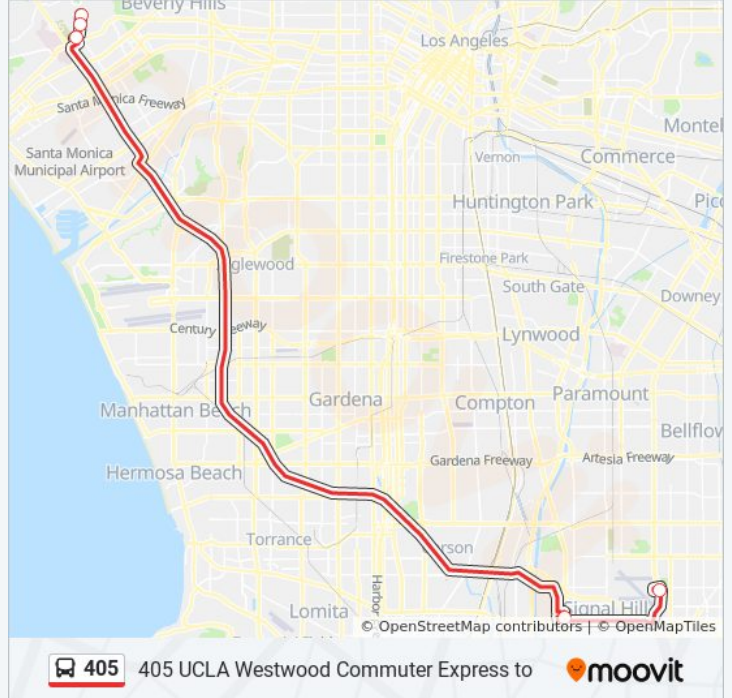

Use the Moovit App to find the closest 405 bus station near you and find out when is the next 405 bus arriving.

### Direction: 405 UCLA Westwood Commuter Express to

5 stops

[VIEW LINE SCHEDULE](#)

UCLA Gateway Plaza

Medical Plaza W

Kinross N

Willow Station

Donald Douglas Dr NB

### 405 bus Info

**Direction:** 405 UCLA Westwood Commuter Express to

**Stops:** 5

**Trip Duration:** 115 min

**Line Summary:**

**Direction: 405 UCLA Westwood Commuter Express to**

5 stops

[VIEW LINE SCHEDULE](#)

Donald Douglas Dr NB

Willow Station

Kinross S

Medical Plaza E

UCLA Gateway Plaza

**405 bus Time Schedule**

405 UCLA Westwood Commuter Express to Route Timetable:

Sunday	Not Operational
Monday	5:17 AM - 6:50 AM
Tuesday	5:17 AM - 6:50 AM
Wednesday	5:17 AM - 6:50 AM
Thursday	5:17 AM - 6:50 AM
Friday	5:17 AM - 6:50 AM
Saturday	Not Operational