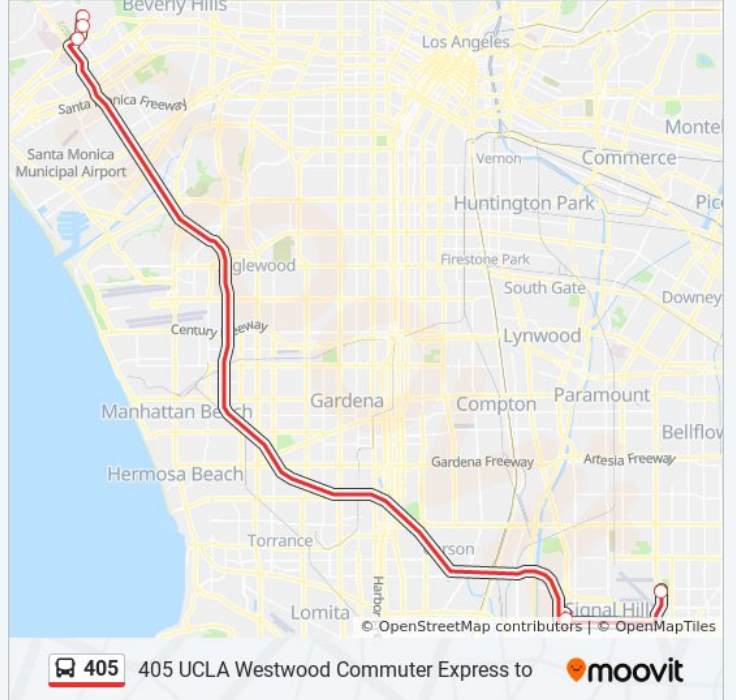

### Direction: 405 UCLA Westwood Commuter Express to

5 stops

[VIEW LINE SCHEDULE](#)

UCLA Gateway Plaza

Medical Plaza W

Kinross N

Willow Station

Donald Douglas Dr NB

### 405 bus Info

**Direction:** 405 UCLA Westwood Commuter Express to

**Stops:** 5

**Trip Duration:** 115 min

**Line Summary:**

**Direction: 405 UCLA Westwood Commuter Express to**

5 stops

[VIEW LINE SCHEDULE](#)

Donald Douglas Dr NB

Willow Station

Kinross S

Medical Plaza E

UCLA Gateway Plaza

**405 bus Time Schedule**

405 UCLA Westwood Commuter Express to Route Timetable:

Sunday	Not Operational
Monday	5:17 AM - 6:50 AM
Tuesday	5:17 AM - 6:50 AM
Wednesday	5:17 AM - 6:50 AM
Thursday	5:17 AM - 6:50 AM
Friday	5:17 AM - 6:50 AM
Saturday	Not Operational

**405 bus Info**

**Direction:** 405 UCLA Westwood Commuter Express to

**Stops:** 5

**Trip Duration:** 100 min

**Line Summary:**

405 bus time schedules and route maps are available in an offline PDF at [moovitapp.com](https://moovitapp.com). Use the [Moovit App](#) to see live bus times, train schedule or subway schedule, and step-by-step directions for all public transit in Los Angeles.