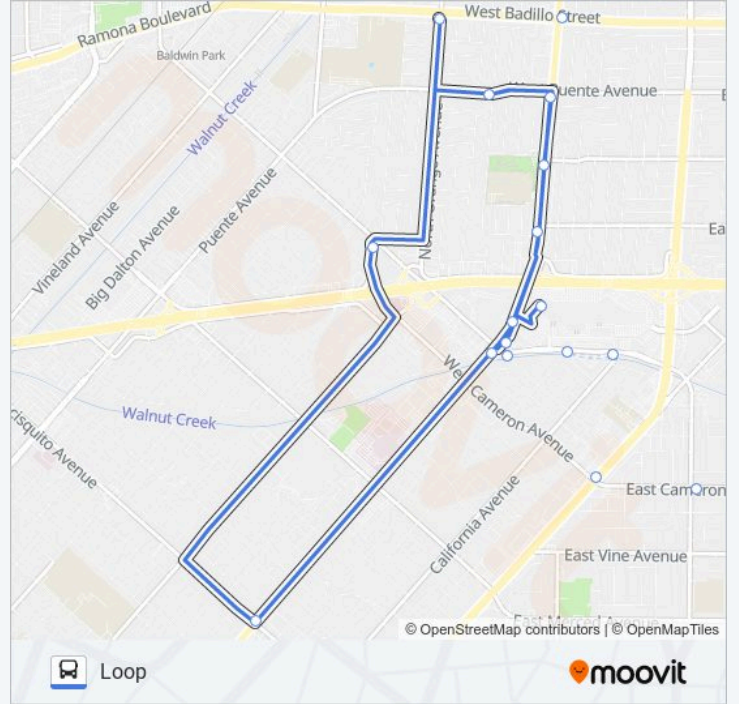

**Direction: Loop**

24 stops

[VIEW LINE SCHEDULE](#)

West Covina Plaza - Sears

West Covina Pkwy and Service Ave E

West Covina Prkwy and Fashion Plaza Way E

West Covina Pkwy and California Ave E

Glendora Ave and Cameron Ave S

Cameron Ave and Valinda Ave N

E Cameron & S Dawley Ave

Cameron Ave and Lark Ellen Ave N

Workman and E Sunset Hill Dr

E Workman and Lark Ellen Ave N

N Lark Ellen Ave & E Puente Ave

E Badillo St and N Lark Ellen Ave

Sunset Ave and Francisquito Ave

**BLUE LINE bus Time Schedule**

Loop Route Timetable:

Sunday	Not Operational
Monday	5:30 AM - 4:57 PM
Tuesday	5:30 AM - 4:57 PM
Wednesday	5:30 AM - 4:57 PM
Thursday	5:30 AM - 4:57 PM
Friday	5:30 AM - 4:57 PM
Saturday	Not Operational

**BLUE LINE bus Info****Direction:** Loop**Stops:** 24**Trip Duration:** 60 min**Line Summary:**

W Cameron Ave & W Pacific Ave

Sunset Ave and West Covina Pkwy N

West Covina Plaza - Sears

BLUE LINE bus time schedules and route maps are available in an offline PDF at [moovitapp.com](https://moovitapp.com). Use the Moovit App to see live bus times, train schedule or subway schedule, and step-by-step directions for all public transit in Los Angeles.