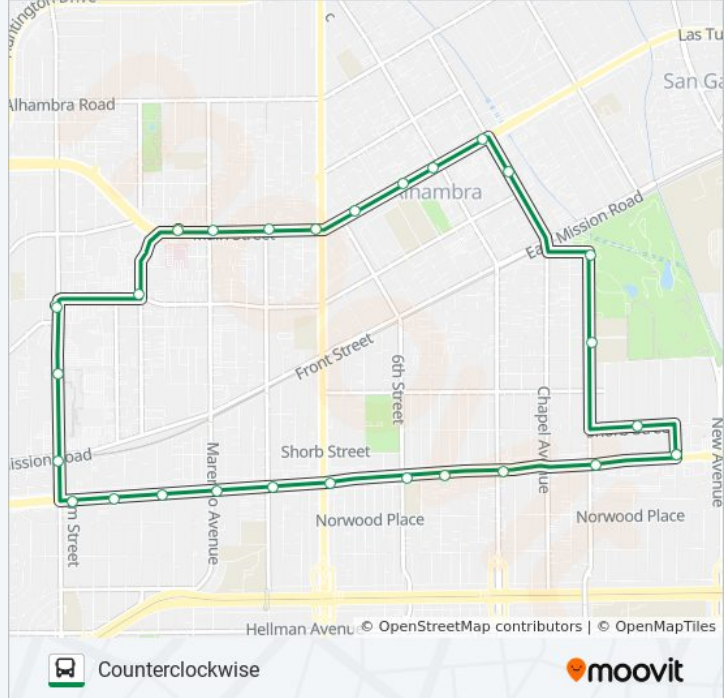

#### Direction: Clockwise Loop

28 stops

[VIEW LINE SCHEDULE](#)

Valley Blvd & Vega St

Valley Blvd & Almanson St

Valley Blvd & Garfield Ave

Valley Blvd & 4th St

Valley Blvd & 6th St

### Direction: Counterclockwise Loop

28 stops

[VIEW LINE SCHEDULE](#)

Vega St & Valley Blvd

Shorb St & Granada Ave

Almansor St & Los Higos St

Park St & Corto St

Chapel Ave & Bay St

### GREEN LINE bus Info

**Direction:** Counterclockwise Loop

**Stops:** 28

**Trip Duration:** 36 min

**Line Summary:**

Valley Blvd & Edgewood Dr

Valley Blvd & Raymond Ave

Valley Blvd & Marengo Ave

Valley Blvd & Marguerita Ave

Valley Blvd & Atlantic Ave

Valley Blvd & 6th St

Valley Blvd & 4th St

Valley Blvd & Garfield Ave

Valley Blvd & Almansor St

Vega St & Valley Blvd

GREEN LINE bus time schedules and route maps are available in an offline PDF at [moovitapp.com](https://moovitapp.com). Use the [Moovit App](#) to see live bus times, train schedule or subway schedule, and step-by-step directions for all public transit in Los Angeles.