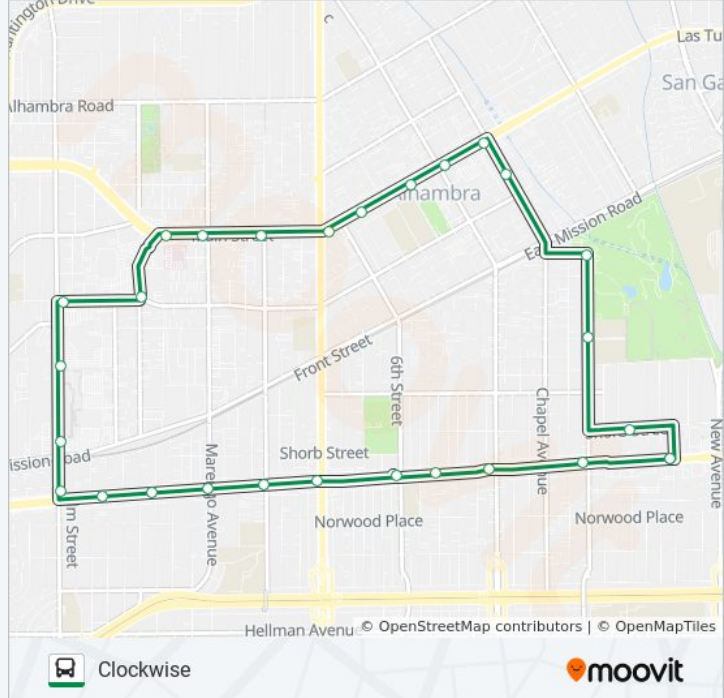

#### Direction: Clockwise Loop

28 stops

[VIEW LINE SCHEDULE](#)

Valley Blvd & Vega St

Valley Blvd & Almanson St

Valley Blvd & Garfield Ave

Valley Blvd & 4th St

Valley Blvd & 6th St

#### GREEN LINE bus Info

**Direction:** Clockwise Loop

**Stops:** 28

**Trip Duration:** 29 min

**Line Summary:**

Main St & Garfield Ave

Main St & Chapel Ave

Chapel Ave & Bay St

Almansor St & Corto St

Almansor St & Los Higos St

Shorb St & Granada Ave

Valley Blvd & Vega St

### Direction: Counterclockwise Loop

28 stops

[VIEW LINE SCHEDULE](#)

Vega St & Valley Blvd

Shorb St & Granada Ave

Almansor St & Los Higos St

Park St & Corto St

Chapel Ave & Bay St