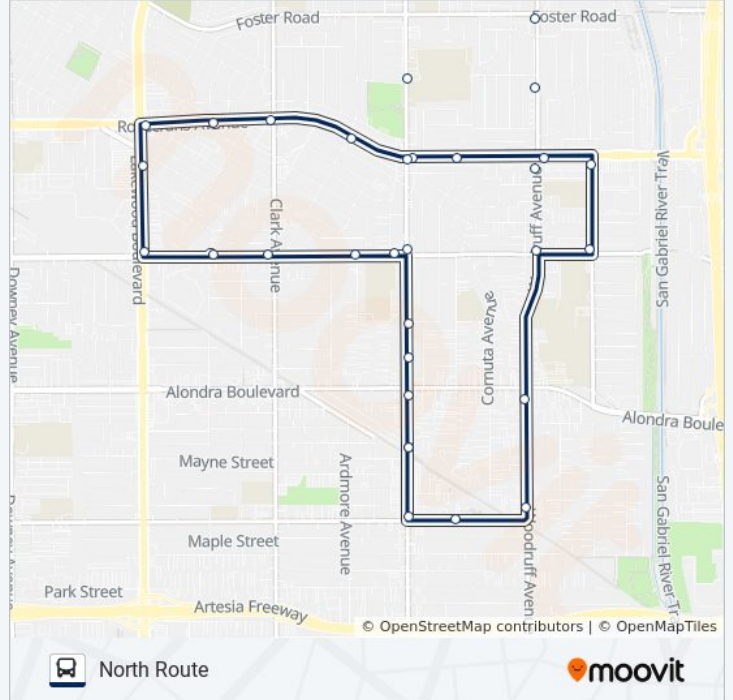

Somerset Blvd & Ryon Ave

Somerset Blvd & Clark Ave

Somerset Blvd & Touchwood Ave

Lakewood Blvd & Somerset Blvd

Lakewood Blvd at Paramount Pl

Rosecrans Ave & Lakewood Blvd

Rosecrans Ave Between Sonrisa St & Cerritos Ave

Rosecrans Ave & Clark Ave

Rosecrans Ave & Ardis Ave

Rosecrans Ave & Bellflower Blvd

Rosecrans Avenue and Cabell - S/E Corner

Rosecrans Ave & Woodruff Ave

Mcnabb Ave & Rosecrans Ave

Mcnabb Ave & Somerset Blvd

NORTH ROUTE bus Info

Direction: North Route

Stops: 31

Trip Duration: 30 min

Line Summary:

Bellflower Blvd & Somerset Blvd

Bellflower Blvd and Rosencrans Ave

Bellflower Blvd-St. Johns High School

Woodruff Ave & Foster Rd

Woodruff Ave & Arthurdale St

Woodruff Ave & Rosencrans Ave

Woodruff/Alondra

Woodruff & Flora Vista NW

Flower St & Civic Center Plaza

Bellflower Blvd & Flower St

Bellflower Blvd & Flora Vista St- Maynes Event Center