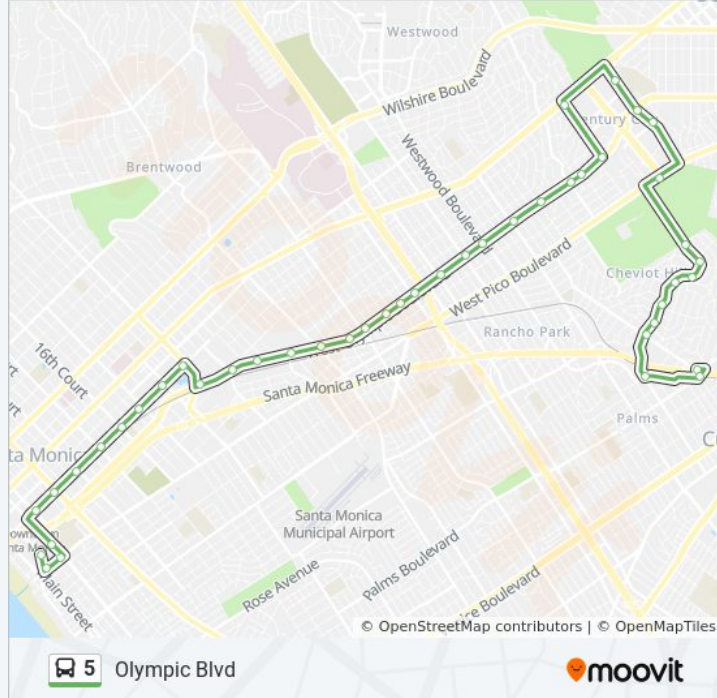

Olympic WB & Bundy Ns (Bundy Station)

Olympic WB & Centinela (East) Ns

Olympic WB & New Roads School MB

Olympic WB & Stewart Ns

Olympic WB & 26th Ns (26th St/Bergamot Station)

Colorado WB & 26th FS

Colorado WB & Cloverfield FS

Colorado WB & 20th FS

Colorado WB & 17th Ns (17th St/Smc Sta)

Colorado WB & 14th Ns

Colorado WB & 11th FS

Colorado WB & Lincoln FS

Colorado WB & 5th Ns (Downtown SM Station)

4th SB & Civic Center MB

Pico WB & 4th FS

Main NB & Pico FS

Main NB & Olympic Ns

Direction: Palms Station

48 stops

[VIEW LINE SCHEDULE](#)

Main NB & Olympic Ns

Main NB & Olympic FS

2nd NB & Broadway Ns