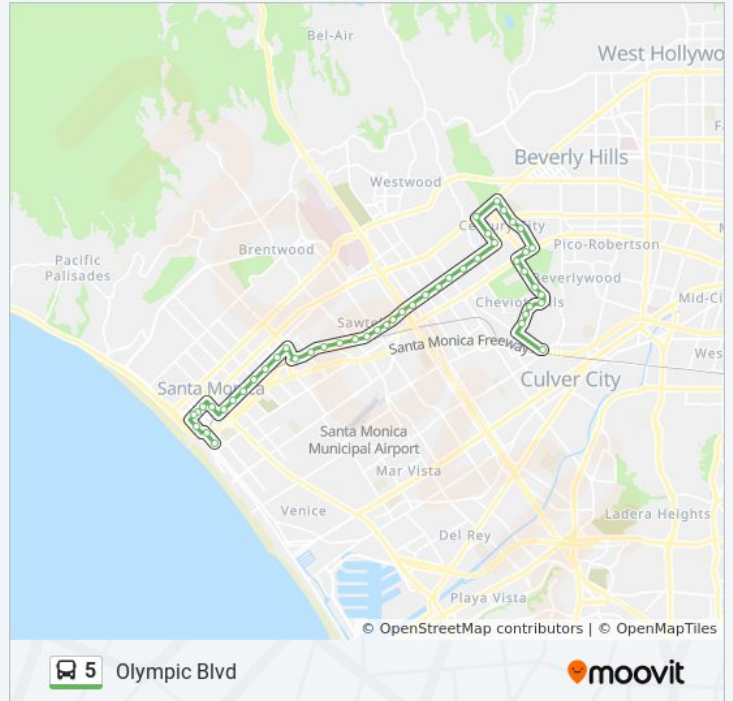

Century Park East SB & Olympic FS

Century Park East SB & Galaxy FS

Pico WB & Century Park East FS

5 bus Info

Direction: Palms Station

Stops: 48

Trip Duration: 47 min

Line Summary: