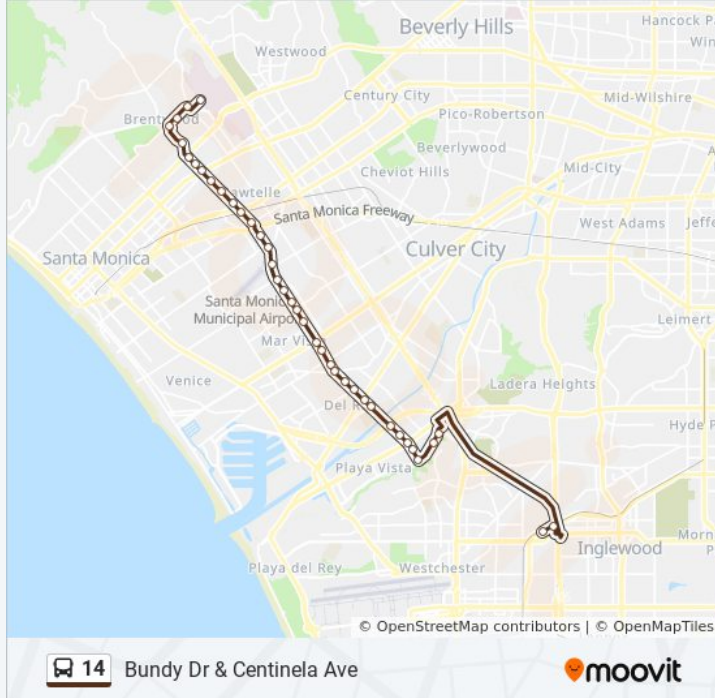

Bundy Dr & Centinela Ave

Get The App

The 14 bus line (Bundy Dr & Centinela Ave) has 3 routes. For regular weekdays, their operation hours are:
 (1) Brentwood: 5:10 AM - 7:30 PM(2) Brentwood/Paul Revere Ms: 6:20 AM - 6:40 AM(3) Westchester/Veterans Station: 5:45 AM - 8:25 PM

Bundy NB & Exposition FS (Bundy Station)

Bundy NB & LA Grange Ns

Bundy NB & Nebraska Ns

Bundy NB & Idaho Ns

Bundy NB & Santa Monica FS

Bundy NB & Rochester (Rhode Isl) MB

Bundy NB & Wilshire Ns

Bundy NB & Mayfield Ns

Montana EB & Bundy FS

Montana EB & San Vicente Ns

Montana EB & Barrington Ns

Bringham NB & Gorham FS

Direction: Brentwood/Paul Revere Ms

43 stops

[VIEW LINE SCHEDULE](#)

Hindry / Florence

Mesmer Ave/Teale St

Manchester WB & LA Cienega FS

Manchester WB & Hindry Ns

Hindry / Florence

14 bus time schedules and route maps are available in an offline PDF at moovitapp.com. Use the [Moovit App](#) to see live bus times, train schedule or subway schedule, and step-by-step directions for all public transit in Los Angeles.