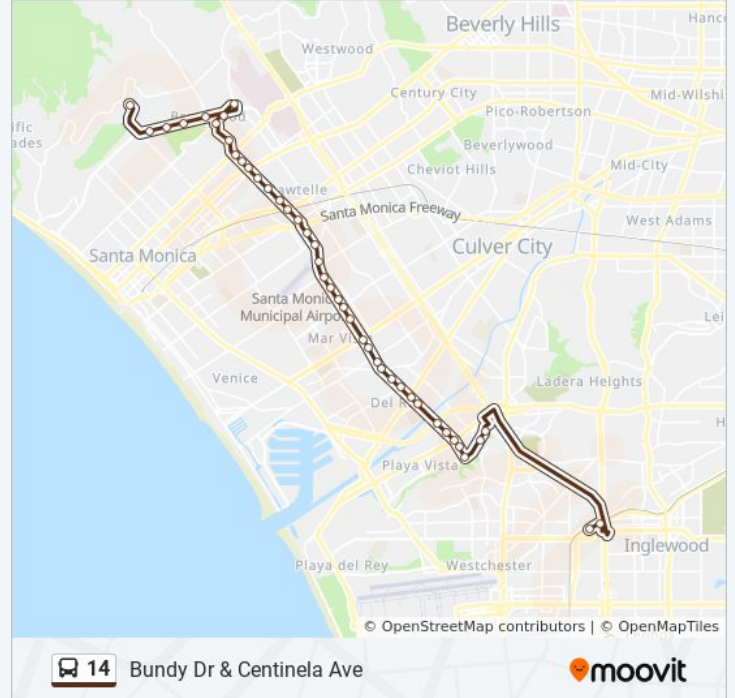

Bundy NB & Idaho Ns

Bundy NB & Santa Monica FS

Bundy NB & Rochester (Rhode Isl) MB

Bundy NB & Wilshire Ns

Bundy NB & Mayfield Ns

Montana EB & Bundy FS

Montana EB & San Vicente Ns

Montana EB & Barrington Ns

San Vicente WB & Bundy FS

San Vicente WB & Anita Ns

San Vicente WB & Bristol Ns

San Vicente WB & Avondale Ns

Paul Revere Middle School

Direction: Westchester/Veterans Station

42 stops

[VIEW LINE SCHEDULE](#)