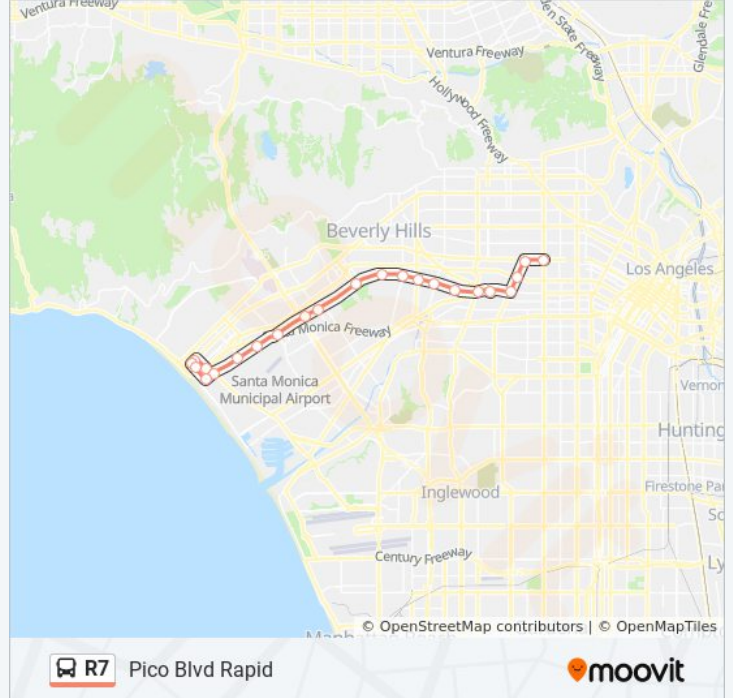

### Direction: Downtown SM Rapid

24 stops

[VIEW LINE SCHEDULE](#)

- Metro Layover Zone NB & 6th St
- Wilshire / Western
- Crenshaw / Wilshire
- Crenshaw / Olympic
- Pico / Crenshaw
- Rimpau Terminal
- Pico WB & LA Brea Ns
- Pico WB & Hauser Ns
- Pico WB & Fairfax FS
- Pico WB & LA Cienega Ns
- Pico WB & Robertson FS
- Pico WB & Elm Ns
- Pico WB & Ave of the Stars Ns
- Pico WB & Westwood Ns
- Pico WB & Sepulveda Ns (Sepulveda Station)
- Pico WB & Bundy Ns
- Pico WB & Stewart FS
- Pico WB & 18th Ns
- Pico WB & Lincoln FS
- 4th NB & Pico FS
- 4th NB & Broadway Ns (Downtown SM Station)
- Santa Monica EB & 4th FS

### R7 bus Info

**Direction:** Downtown SM Rapid

**Stops:** 24

**Trip Duration:** 65 min

**Line Summary:**

Santa Monica EB & 6th Ns

7th SB & Olympic Blvd Ns

**Direction: Wilshire/Western Station Rapid**

22 stops

[VIEW LINE SCHEDULE](#)

7th SB & Olympic Blvd Ns

4th SB & Santa Monica Place Co

Pico EB & 4th FS2

Pico EB & Lincoln Ns

Pico EB & 18th FS

Pico EB & 28th Ns

**R7 bus Info**

**Direction:** Wilshire/Western Station Rapid

**Stops:** 22

**Trip Duration:** 65 min

**Line Summary:**

Crenshaw / Olympic

Wilshire / Crenshaw

Western / Wilshire