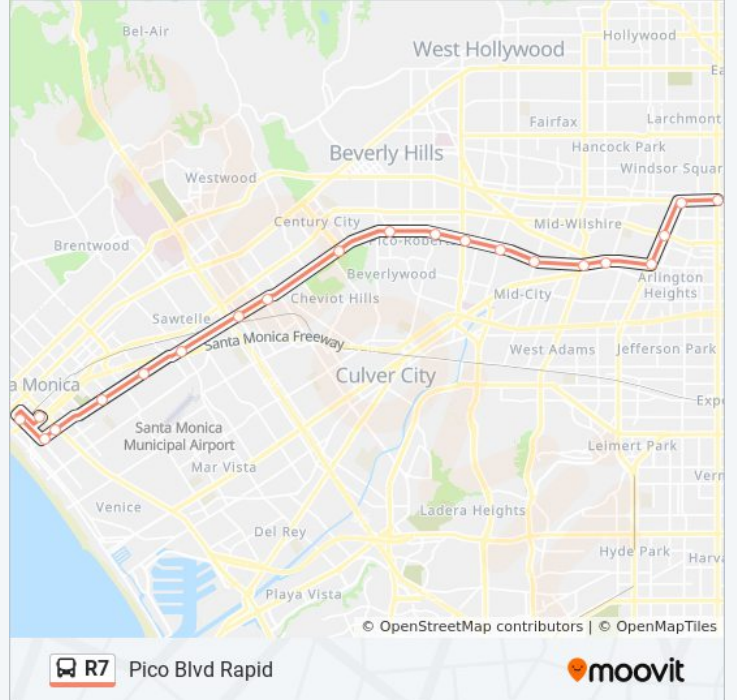

Crenshaw / Olympic

Wilshire / Crenshaw

Western / Wilshire

Metro Layover Zone NB & 6th St

R7 bus time schedules and route maps are available in an offline PDF at moovitapp.com. Use the [Moovit App](#) to see live bus times, train schedule or subway schedule, and step-by-step directions for all public transit in Los Angeles.

[About Moovit](#) · [MaaS Solutions](#) · [Supported Countries](#) · [Mooviter Community](#)

© 2024 Moovit - All Rights Reserved

Check Live Arrival Times