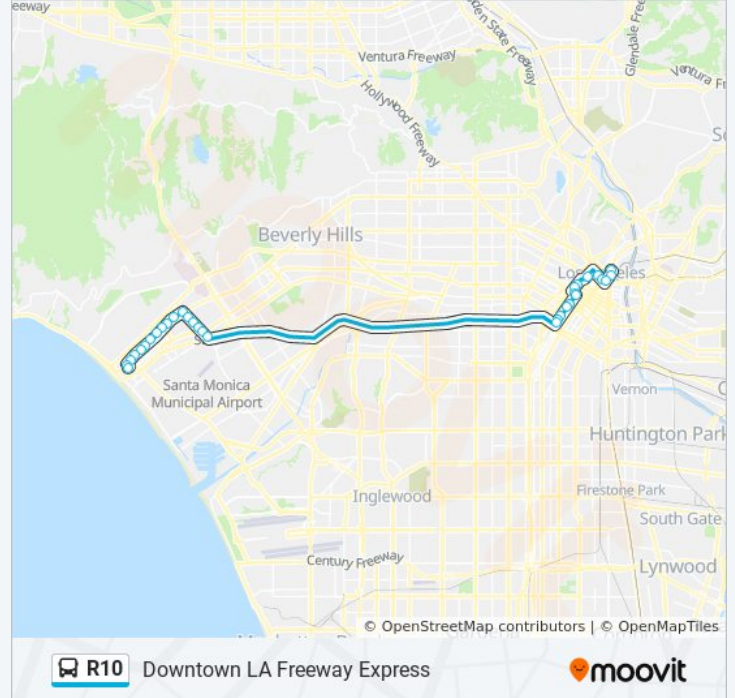

Bundy NB & Nebraska Ns

Bundy NB & Idaho Ns

Santa Monica WB & Bundy FS

Santa Monica WB & Centinela FS

Santa Monica WB & Yale FS

Santa Monica WB & 26th Ns

Santa Monica WB & Cloverfield Ns

Santa Monica / 20th

Santa Monica WB & 17th FS

Santa Monica WB & 14th Ns

Santa Monica WB & 11th FS

Santa Monica / Lincoln

6th SB & Santa Monica FS

Broadway WB & 6th FS

R10 bus time schedules and route maps are available in an offline PDF at moovitapp.com. Use the [Moovit App](#) to see live bus times, train schedule or subway schedule, and step-by-step directions for all public transit in Los Angeles.

[About Moovit](#) · [MaaS Solutions](#) · [Supported Countries](#) · [Mooviter Community](#)

© 2024 Moovit - All Rights Reserved

Check Live Arrival Times