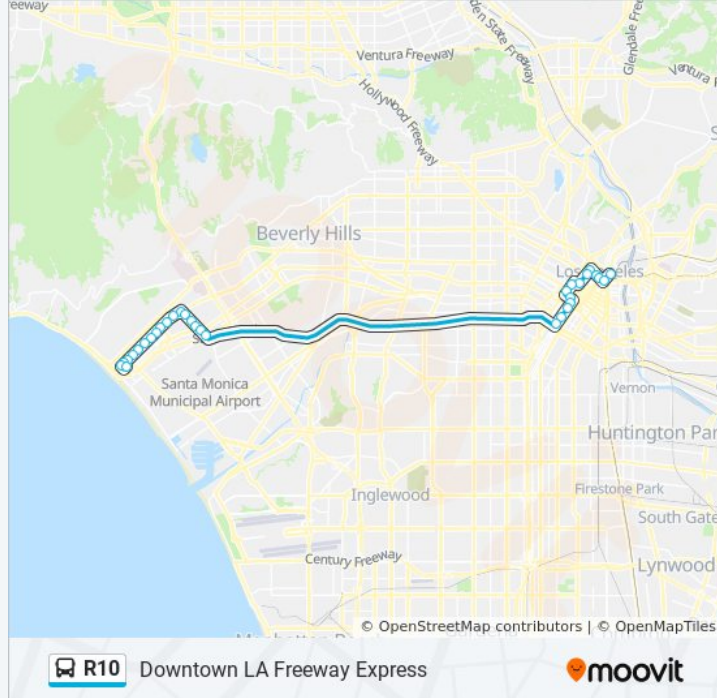

### Direction: Downtown LA Express

32 stops

[VIEW LINE SCHEDULE](#)

- Broadway WB & 6th FS
- Santa Monica EB & 4th FS
- Santa Monica EB & 6th Ns
- Santa Monica / Lincoln
- Santa Monica EB & 11th Ns
- Santa Monica EB & 14th Ns
- Santa Monica / 17th
- Santa Monica EB & 20th FS
- Santa Monica EB & Cloverfield FS
- Santa Monica EB & 26th Ns
- Santa Monica EB & Yale FS
- Santa Monica EB & Centinela FS
- Santa Monica EB & Bundy Ns
- Bundy SB & Idaho Ns
- Bundy SB & Nebraska Ns
- Bundy SB & LA Grange Ns
- Bundy SB & Exposition Ns (Bundy Station)
- Bundy SB & Pico Ns
- Olive NB & Venice Ns
- Olive / Pico
- Olive / Olympic
- Olive Ave. & 9th St.

### R10 bus Info

**Direction:** Downtown LA Express

**Stops:** 32

**Trip Duration:** 59 min

**Line Summary:**

West 8th St & STH Grand Ave

Figueroa NB & 7th Ns (Metro Center Station)

Figueroa NB & 5th Ns

Hope NB & 4th FS

Hope & 1st

Hope St. & Temple St.

Temple St. & Hill St.

Temple EB & Spring Ns

Los Angeles / Temple

Alameda / Los Angeles

### Direction: Santa Monica Express

32 stops

[VIEW LINE SCHEDULE](#)

Main / Cesar E Chavez

Alameda / Los Angeles

Los Angeles SB & Temple (Aliso) MB

Temple St & Spring St (Westbound)

Temple WB & Hill Ns