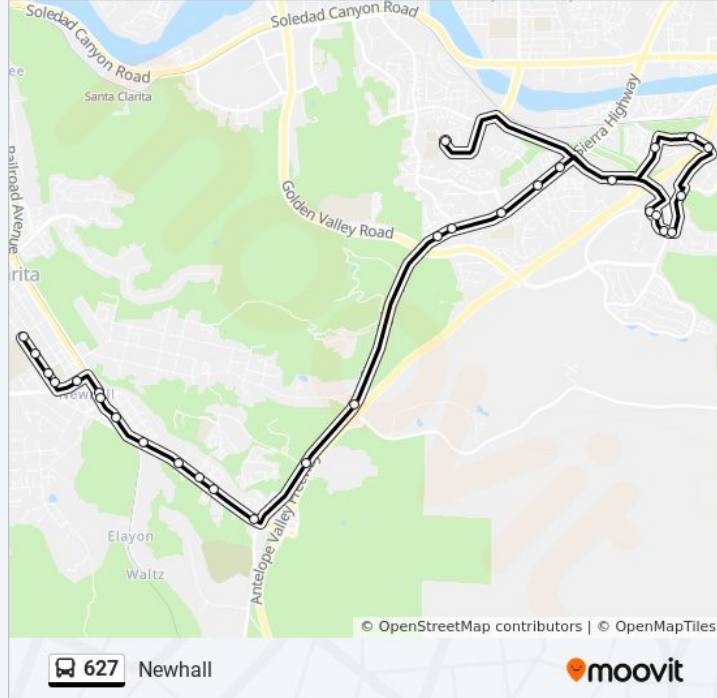

Stops: 12

Trip Duration: 24 min

Line Summary:

Direction: Newhall

30 stops

[VIEW LINE SCHEDULE](#)

- May Wy & Citylight Ct
- Via Princessa & Costco Plaza
- Lark Wy & Oakdale Canyon Ln
- Swan Ln & Oakdale Canyon Ln
- Swan Ln & via Princessa
- Swan Ln & Nth Cardinal Dr
- Nth Cardinal Dr & Wren Dr
- Canyon Prk Blvd & Lost Canyon Rd
- Canyon Prk Blvd & Marisa Dr
- Jason Dr & Oakmont Dr
- Sierra Hwy & Vista Del Canon
- Sierra Hwy & Whispering Leaves Dr
- Sierra Hwy & Friendly Valley Pky
- Sierra Hwy & Rainbow Gln Dr
- Sierra Hwy & Golden Valley Rd
- Sierra Hwy & Placerita Canyon Rd
- Sierra Hwy & Dockweiler Dr
- Newhall Ave & Sierra Hwy

Stops: 30

Trip Duration: 42 min

Line Summary:

Newhall Ave & Judah Ln

Newhall Ave & Valle Del Oro

Newhall Ave & Carl Ct

Newhall Ave & Pine St

Railroad Ave & 5th St

Railroad Ave & Market St (Newhall Metrolink Station)

Railroad Ave & 8th St

Lyons Ave & Main St

Newhall Ave & 11th St

Newhall Ave & 13th St

Newhall Ave & 14th St

Newhall Ave & 15th St

627 bus time schedules and route maps are available in an offline PDF at moovitapp.com. Use the [Moovit App](#) to see live bus times, train schedule or subway schedule, and step-by-step directions for all public transit in Los Angeles.