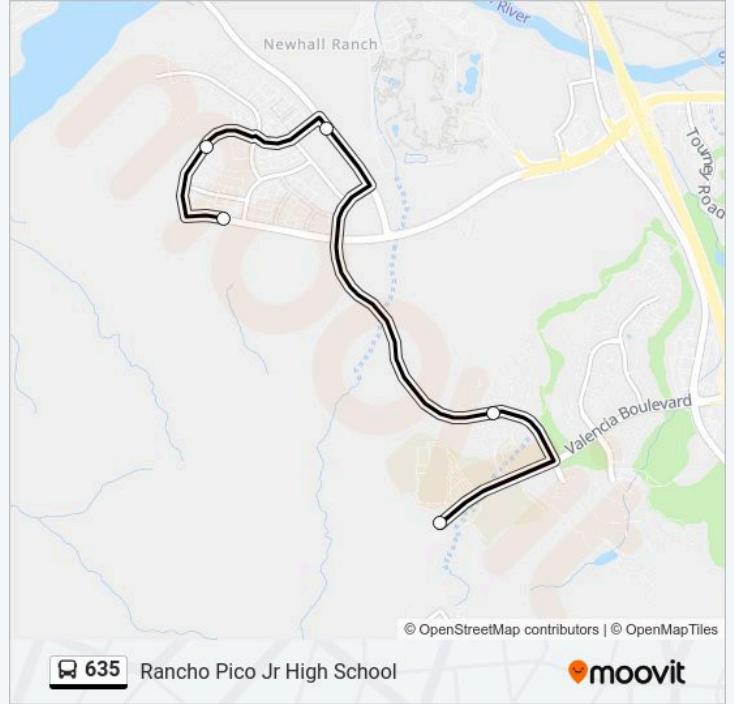

**Direction: Rancho Pico Jr High School**

5 stops

[VIEW LINE SCHEDULE](#)

Magic Mountain Parkway & Chaparral Road

Middleton Street & Ramblewood Street

Commerce Center Drive & Middleton Street

Westridge Parkway & Stonegate Drive

Valencia Blvd & HS Main Entrance

**635 bus Time Schedule**

Rancho Pico Jr High School Route Timetable:

Monday	7:57 AM
Tuesday	7:57 AM
Wednesday	7:57 AM
Thursday	7:57 AM
Friday	7:57 AM
Saturday	Not Operational
Sunday	Not Operational

**635 bus Info**

**Direction:** Rancho Pico Jr High School

**Stops:** 5

**Trip Duration:** 17 min

**Line Summary:**

635 bus time schedules and route maps are available in an offline PDF at [moovitapp.com](https://moovitapp.com). Use the Moovit App to see live bus times, train schedule or subway schedule, and step-by-step directions for all public transit in Los Angeles.