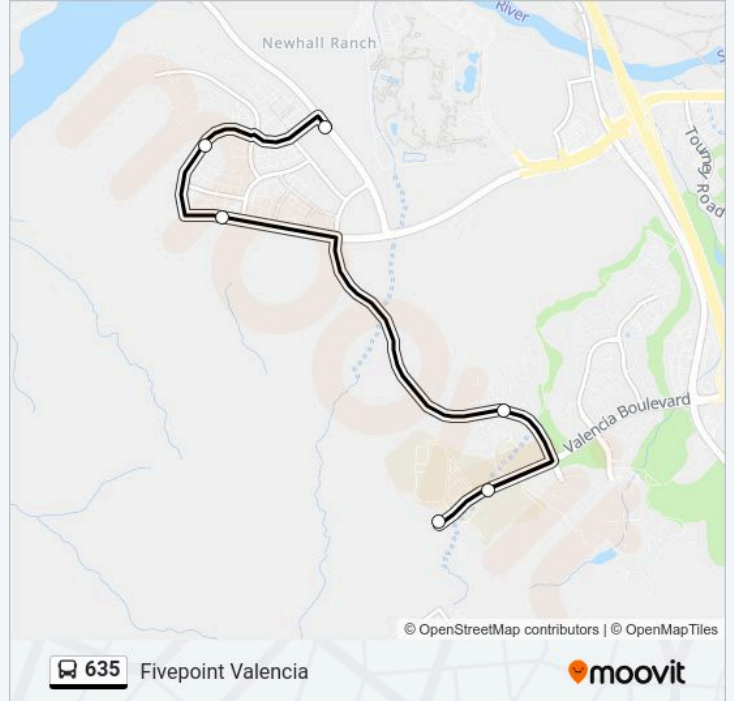

Use the Moovit App to find the closest 635 bus station near you and find out when is the next 635 bus arriving.

**Direction: Fivepoint Valencia**

6 stops

[VIEW LINE SCHEDULE](#)

Valencia Blvd &amp; HS Main Entrance

Valencia Blvd &amp; Old Rock Rd

Westridge Parkway &amp; Boulder Crest Drive

Magic Mountain Parkway &amp; Chaparral Road

Middleton Street &amp; Ramblewood Street

Commerce Center Drive &amp; Middleton Street

**635 bus Time Schedule**

Fivepoint Valencia Route Timetable:

Monday	3:06 PM
Tuesday	3:06 PM
Wednesday	3:06 PM
Thursday	3:06 PM
Friday	3:06 PM
Saturday	Not Operational
Sunday	Not Operational

**635 bus Info****Direction:** Fivepoint Valencia**Stops:** 6**Trip Duration:** 17 min**Line Summary:**

**Direction: Rancho Pico Jr High School**

5 stops

[VIEW LINE SCHEDULE](#)

Magic Mountain Parkway & Chaparral Road

Middleton Street & Ramblewood Street

Commerce Center Drive & Middleton Street

Westridge Parkway & Stonegate Drive