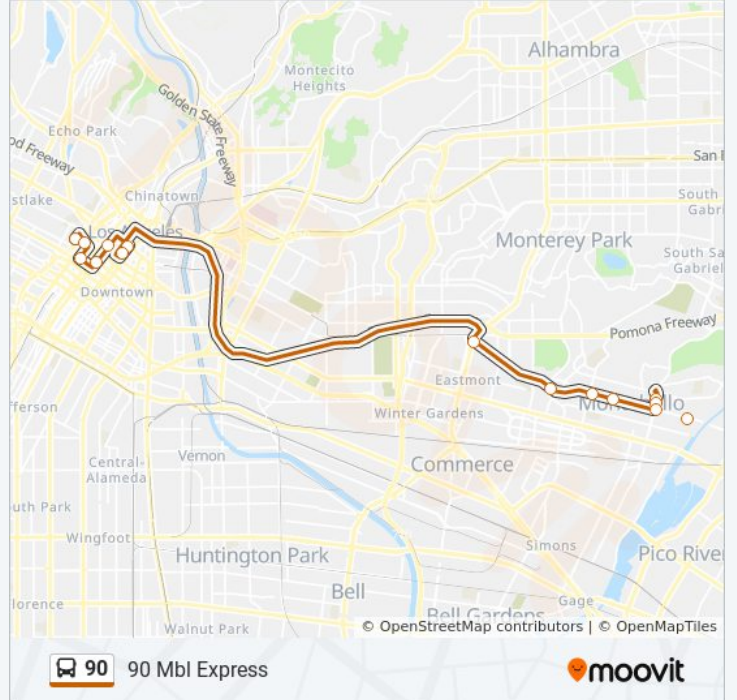

## 90 Mbl Express

[Get The App](#)

The 90 bus line 90 Mbl Express has one route. For regular weekdays, their operation hours are:

(1) 90 Mbl Express: 5:20 AM - 6:15 PM

Use the Moovit App to find the closest 90 bus station near you and find out when is the next 90 bus arriving.

### Direction: 90 Mbl Express

19 stops

[VIEW LINE SCHEDULE](#)

- Beaudry / 5th
- 4th St/Figueroa
- 6th/Flower
- Olive/5th
- Olive/G. K. Way
- Spring/1st
- Spring / 2nd
- Beverly/Atlantic E (Express)
- Beverly/Garfield
- Beverly/Wilcox
- Beverly/Civic Center
- Montebello/Victoria
- Montebello Mart
- Beverly/Montebello
- Beverly/Poplar
- Beverly/Paramount
- Beverly/Rosemead
- Beverly/Durfee
- Beverly / Norwalk

### 90 bus Time Schedule

90 Mbl Express Route Timetable:

Sunday	Not Operational
Monday	5:20 AM - 6:15 PM
Tuesday	5:20 AM - 6:15 PM
Wednesday	5:20 AM - 6:15 PM
Thursday	5:20 AM - 6:15 PM
Friday	5:20 AM - 6:15 PM
Saturday	Not Operational

### 90 bus Info

**Direction:** 90 Mbl Express

**Stops:** 19

**Trip Duration:** 33 min

**Line Summary:**

90 bus time schedules and route maps are available in an offline PDF at [moovitapp.com](https://moovitapp.com). Use the [Moovit App](#) to see live bus times, train schedule or subway schedule, and step-by-step directions for all public transit in Los Angeles.