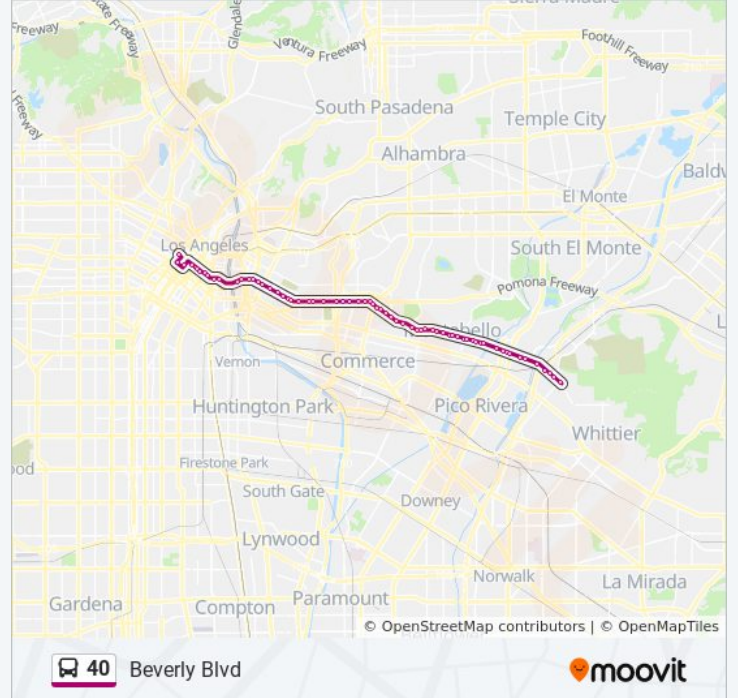

### 40 bus Info

**Direction:** 40 Beverly Blvd

**Stops:** 66

**Trip Duration:** 63 min

**Line Summary:**

3rd/Indiana

3rd/Rowan

3rd/Gage

Beverly/Concourse

Beverly/Via Val Verde

Beverly/Wilcox

Beverly/20th

Beverly/Civic Center

Beverly/Maple

Beverly/Taylor

Beverly/10th

Beverly/Montebello

Beverly/6th

Beverly/4th

Beverly/2nd

Beverly/Poplar

Beverly/Bradley

Beverly/Pine

Beverly/Paramount

Beverly/Acacia

Beverly/Rosemead

Beverly/Durfee

Beverly/Sandoval

Beverly/Abbeywood

Beverly/Pioneer

Beverly/Alder

Beverly/Carley