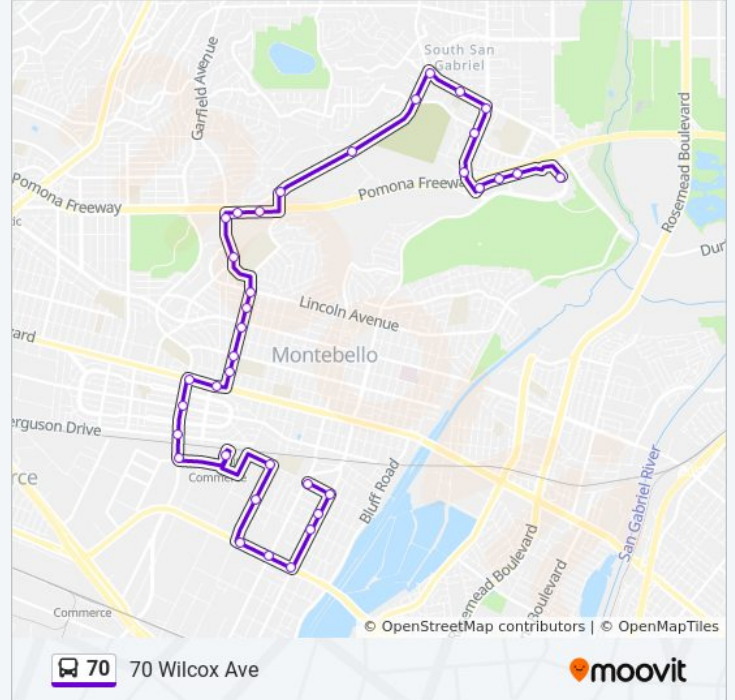

Montebello Plaza

Via Campo/Markland

Potrero Grande/Markland N

Potrero Grande/Market Place

Potrero Grande/Arroyo NB

Hill/Potrero Grande

Hill/Arland

Paramount/Hill

Paramount / Arroyo NB

Paramount/Marketplace

Town Ctr Dr/Paramount

Town Center/Kaiser

The Shops at Montebello - Jcpenney

The Shops at Montebello -Robinsons May

70 bus time schedules and route maps are available in an offline PDF at moovitapp.com. Use the [Moovit App](#) to see live bus times, train schedule or subway schedule, and step-by-step directions for all public transit in Los Angeles.

[About Moovit](#) • [MaaS Solutions](#) • [Supported Countries](#) • [Mooviter Community](#)

© 2024 Moovit - All Rights Reserved

Check Live Arrival Times