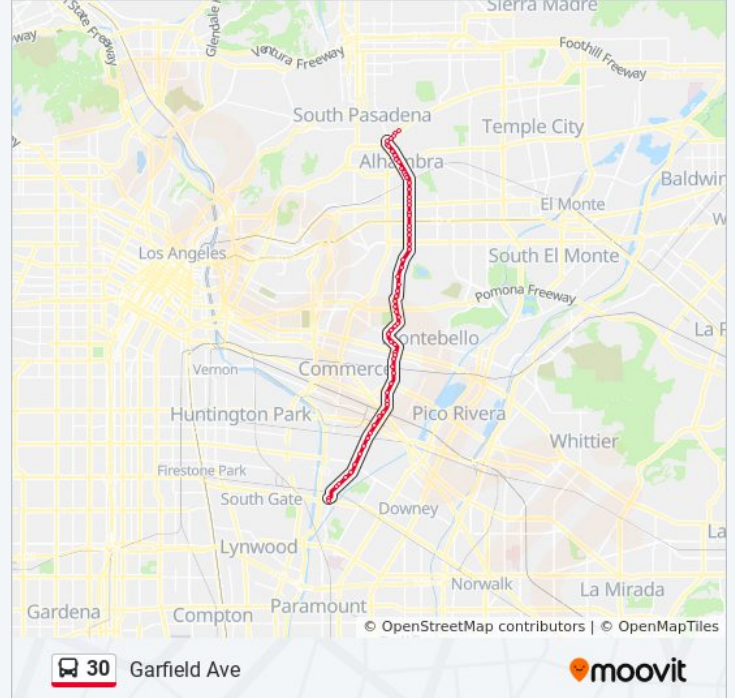

Garfield/Garfieldmedctr

Garfield/Emerson

Garfield/Garvey

Garfield/Newmark

Garfield/Grandridge

Garfield/Maronde

Garfield & El Repetto SB

Garfield/Keller

Garfield/Elmgate

Garfield/Arlight

Garfield/Riggin

Garfield/Fernfield

Garfield/Via Campo

Garfield/Viacampo-Paseo

Garfield/Via Atlamira

Garfield/Viasandelarro

Garfield/Via Acosta

Garfield/Beverly

Garfield/Hay

Garfield/Madison

Garfield / Whittier

Garfield/Allston

Garfield/Olympic

Garfield / Ferguson

Garfield/Flotilla

Garfield/Washington

Garfield/Malt

Garfield/Yates

Garfield/Elm

Garfield/Telegraph

Garfield/Bandini

Garfield/Slauson

Garfield/Slauson-Rr