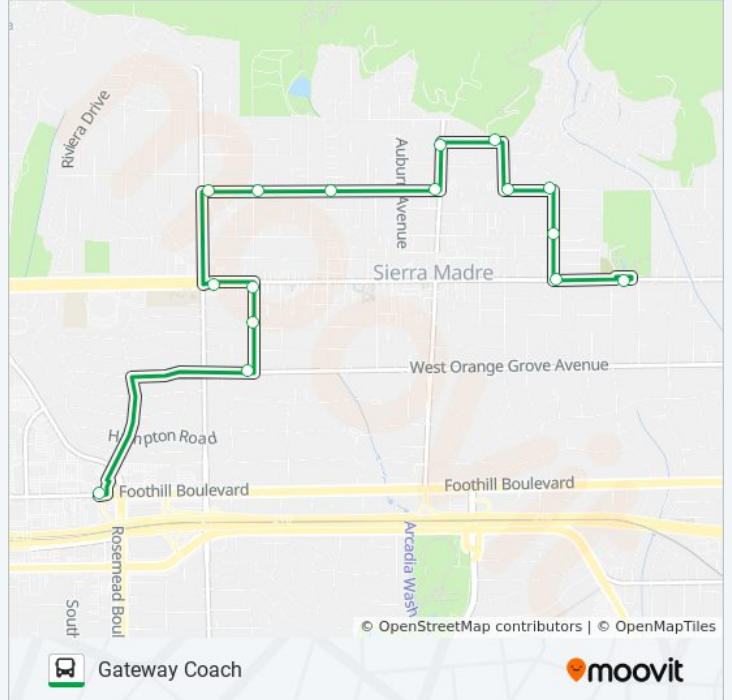

GATEWAY COACH

Gateway Coach

[Get The App](#)

The bus line Gateway Coach has 2 routes. For regular weekdays, their operation hours are:

(1) Gateway Coach: 11:00 AM - 1:30 PM (2) Gateway Coach: 11:24 AM - 1:55 PM

Use the Moovit App to find the closest GATEWAY COACH bus station near you and find out when is the next GATEWAY COACH bus arriving.

Direction: Gateway Coach

16 stops

[VIEW LINE SCHEDULE](#)

- Recreation Center
- SM Blvd & Canon
- SM School Upper Campus
- Canon & Grandview
- Grandview & Mountain Trail
- Mt Wilson Trail Park
- Mira Monte & Baldwin
- Baldwin & Grandview
- Grandview & Lima
- Grandview & Sunnyside
- Grandview & Michillinda
- Michillinda & SM Blvd
- SM Blvd & Sunnyside
- Sunnyside & Ramona
- Sunnyside & Orange Grove
- Ralphs

GATEWAY COACH bus Time Schedule

Gateway Coach Route Timetable:

Sunday	Not Operational
Monday	11:00 AM - 1:30 PM
Tuesday	11:00 AM - 1:30 PM
Wednesday	11:00 AM - 1:30 PM
Thursday	11:00 AM - 1:30 PM
Friday	11:00 AM - 1:30 PM
Saturday	Not Operational

GATEWAY COACH bus Info

Direction: Gateway Coach

Stops: 16

Trip Duration: 15 min

Line Summary:

Direction: Gateway Coach

16 stops

[VIEW LINE SCHEDULE](#)