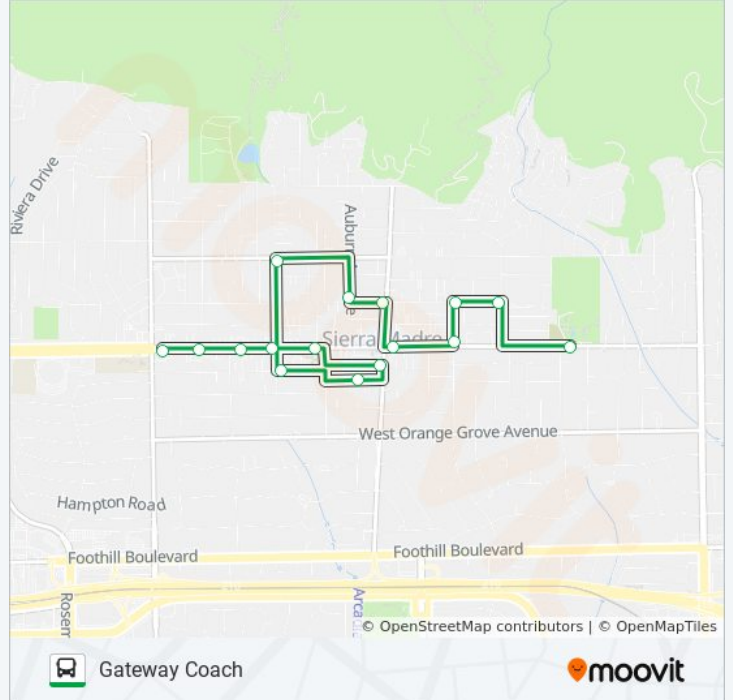

Use the Moovit App to find the closest GATEWAY COACH bus station near you and find out when is the next GATEWAY COACH bus arriving.

Direction: Gateway Coach

16 stops

[VIEW LINE SCHEDULE](#)

- Recreation Center
- SM Blvd & Canon
- SM School Upper Campus
- Canon & Grandview
- Grandview & Mountain Trail
- Mt Wilson Trail Park
- Mira Monte & Baldwin
- Baldwin & Grandview
- Grandview & Lima
- Grandview & Sunnyside
- Grandview & Michillinda
- Michillinda & SM Blvd
- SM Blvd & Sunnyside
- Sunnyside & Ramona
- Sunnyside & Orange Grove
- Ralphs

- Michillinda & SM Blvd
- SM Blvd & Sunnyside
- Sierra Madre Library
- Lima & SM Blvd
- Memorial Park/Senior Center
- Post Office
- Senior Housing Project
- Lima & Mariposa
- Lima & Grandview
- Auburn & Highland
- Highland & Baldwin
- SM Blvd & Baldwin
- SM Blvd & Mountain Trail
- Highland & Mountain Trail
- Highland & Canon
- Sierra Vista Park

GATEWAY COACH bus Time Schedule

Gateway Coach Route Timetable:

Sunday	Not Operational
Monday	11:24 AM - 1:55 PM
Tuesday	11:24 AM - 1:55 PM
Wednesday	11:24 AM - 1:55 PM
Thursday	11:24 AM - 1:55 PM
Friday	11:24 AM - 1:55 PM
Saturday	Not Operational

GATEWAY COACH bus Info

Direction: Gateway Coach

Stops: 16

Trip Duration: 19 min

Line Summary:

GATEWAY COACH bus time schedules and route maps are available in an offline PDF at moovitapp.com. Use the [Moovit App](#) to see live bus times, train schedule or subway schedule, and step-by-step directions for all public transit in Los Angeles.