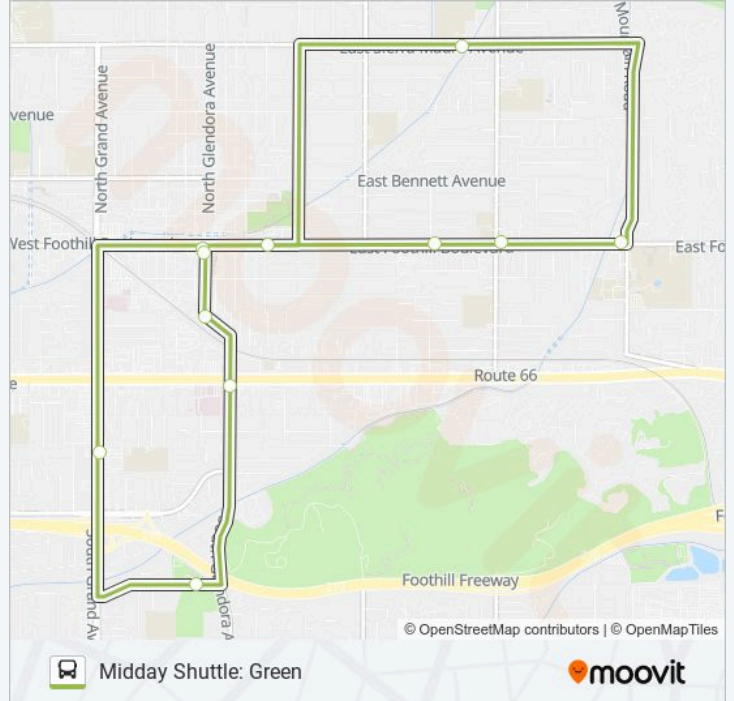

Direction: Crowther Teen & Family Center

Stops: 9

Trip Duration: 10 min

Line Summary:

Direction: Goddard Middle School

11 stops

[VIEW LINE SCHEDULE](#)

Sierra Madre Ave and Northridge Ave N (Goddard Middle School)

Foothill Blvd and Valley Center Ave N (Glendora High School)

Foothill Boulevard and Loraine Avenue

Foothill Boulevard and Elwood Avenue

Foothill Boulevard and Minnesota Avenue

Glendora Library (Southbound)

Glendora Avenue and ADA Avenue (Southbound)

Glendora Avenue and Route 66

Crowther Teen and Family Center

Grand Avenue and Mauna Loa Avenue (Northbound)

Sierra Madre Ave and Northridge Ave N (Goddard Middle School)

MIDDAY SHUTTLE: GREEN bus Info

Direction: Goddard Middle School

Stops: 11

Trip Duration: 25 min

Line Summary:

Direction: Library/Downtown

11 stops

[VIEW LINE SCHEDULE](#)