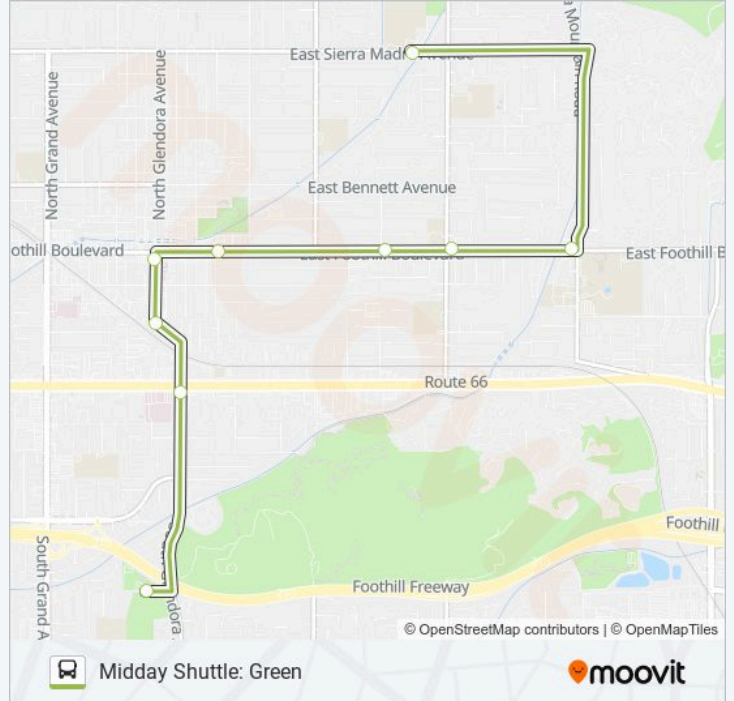

Glendora Library (Southbound)

Glendora Avenue and ADA Avenue (Southbound)

Glendora Avenue and Route 66

Crowther Teen and Family Center

MIDDAY SHUTTLE: GREEN bus Time Schedule

Crowther Teen & Family Center Route Timetable:

Direction: Crowther Teen & Family Center

Stops: 9

Trip Duration: 10 min

Line Summary:

Direction: Goddard Middle School

11 stops

[VIEW LINE SCHEDULE](#)

Sierra Madre Ave and Northridge Ave N (Goddard Middle School)

Foothill Blvd and Valley Center Ave N (Glendora High School)

Foothill Boulevard and Loraine Avenue

Foothill Boulevard and Elwood Avenue

Foothill Boulevard and Minnesota Avenue

Glendora Library (Southbound)