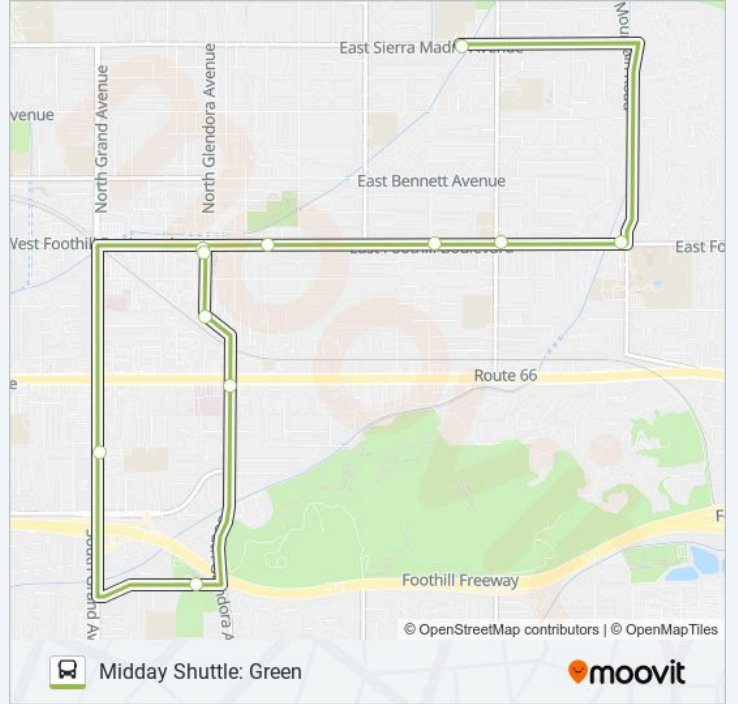

MIDDAY SHUTTLE: GREEN bus time schedules and route maps are available in an offline PDF at moovitapp.com. Use the Moovit App to see live bus times, train schedule or subway schedule, and step-by-step directions for all public transit in Los Angeles.

© 2024 Moovit - All Rights Reserved