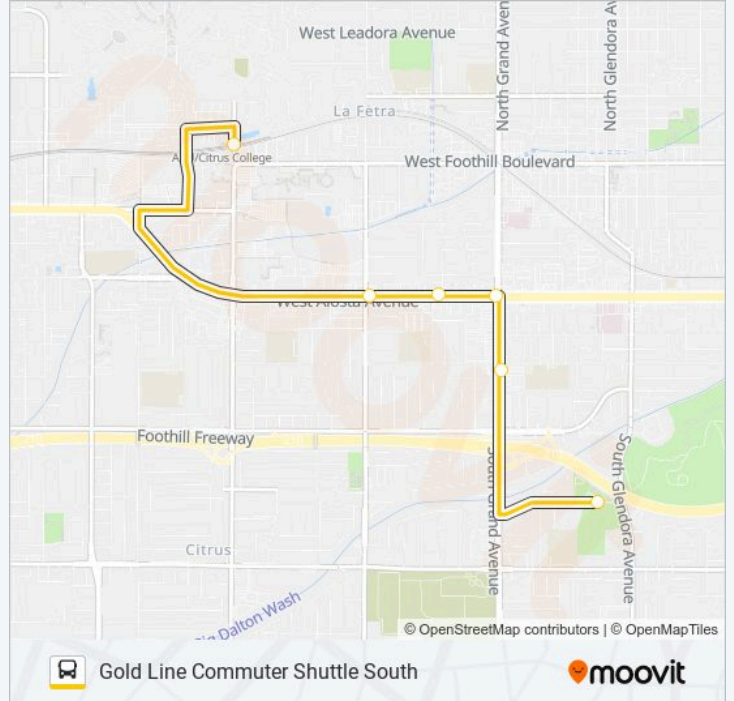

[VIEW LINE SCHEDULE](#)

Crowther Teen and Family Center

Grand Avenue and Mauna Loa Avenue
(Northbound)

Route 66 & Grand Ave (Westbound)

West Route 66 707-A

Route 66 and Barranca Avenue (Westbound)

Apu/Citrus Station

GOLD LINE COMMUTER SHUTTLE SOUTH bus Time Schedule

Apu/Citrus Station Route Timetable:

Sunday	Not Operational
Monday	5:15 AM - 8:05 PM
Tuesday	5:15 AM - 8:05 PM
Wednesday	5:15 AM - 8:05 PM
Thursday	5:15 AM - 8:05 PM
Friday	5:15 AM - 8:05 PM
Saturday	Not Operational

GOLD LINE COMMUTER SHUTTLE SOUTH bus Info

Direction: Apu/Citrus Station

Stops: 6

Trip Duration: 12 min

Line Summary:

Direction: Crowther Teen & Family Center

8 stops

[VIEW LINE SCHEDULE](#)

- Apu/Citrus Station
- Route 66 and Calera Avenue
- Route 66 and Barranca Avenue (Eastbound)
- West Route 66 708
- Route 66 and Grand Avenue
- Route 66 and Vermont Avenue (Eastbound)
- Glendora Avenue and Route 66
- Crowther Teen and Family Center