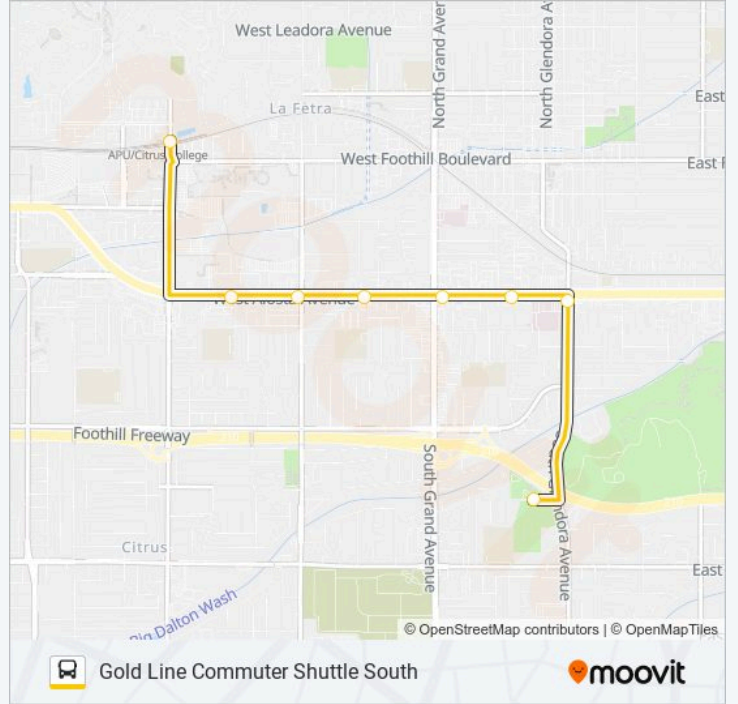

GOLD LINE COMMUTER SHUTTLE SOUTH bus Info

Direction: Apu/Citrus Station

Stops: 6

Trip Duration: 12 min

Line Summary:

Direction: Crowther Teen & Family Center

8 stops

[VIEW LINE SCHEDULE](#)

- Apu/Citrus Station
- Route 66 and Calera Avenue
- Route 66 and Barranca Avenue (Eastbound)
- West Route 66 708
- Route 66 and Grand Avenue
- Route 66 and Vermont Avenue (Eastbound)
- Glendora Avenue and Route 66
- Crowther Teen and Family Center

GOLD LINE COMMUTER SHUTTLE SOUTH bus Time Schedule

Crowther Teen & Family Center Route Timetable:

Sunday	Not Operational
Monday	5:27 AM - 8:25 PM
Tuesday	5:27 AM - 8:25 PM
Wednesday	5:27 AM - 8:25 PM
Thursday	5:27 AM - 8:25 PM
Friday	5:27 AM - 8:25 PM
Saturday	Not Operational

GOLD LINE COMMUTER SHUTTLE SOUTH bus Info

Direction: Crowther Teen & Family Center

Stops: 8

Trip Duration: 10 min

Line Summary:

GOLD LINE COMMUTER SHUTTLE SOUTH bus time schedules and route maps are available in an offline PDF at moovitapp.com. Use the Moovit App to see live bus times, train schedule or subway schedule, and step-by-step directions for all public transit in Los Angeles.