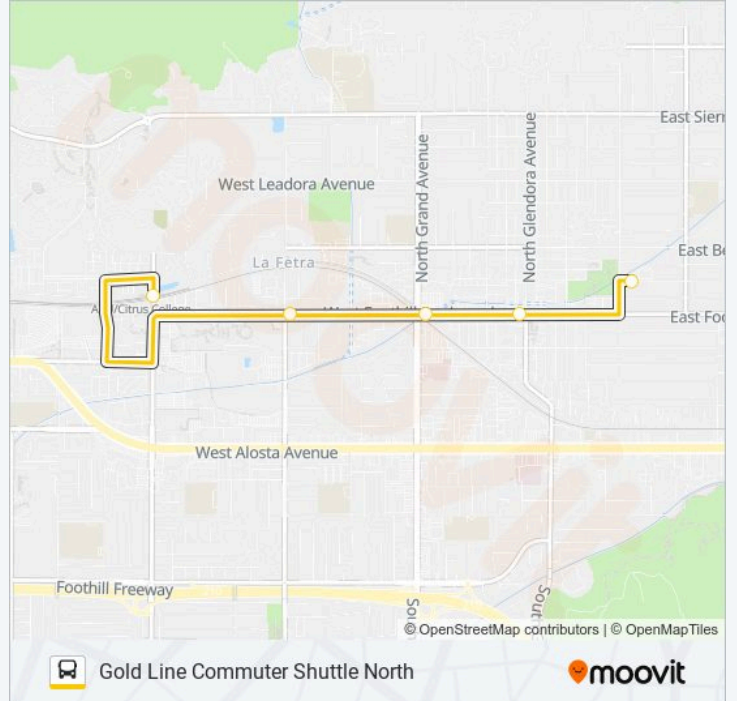

[VIEW LINE SCHEDULE](#)

Transit Parking Plaza

Library/Dt (Westbound)

Foothill Boulevard and Grand Avenue
(Westbound)

Foothill Boulevard and Barranca Avenue
(Westbound)

Apu/Citrus Station

GOLD LINE COMMUTER SHUTTLE NORTH bus Time Schedule

Apu/Citrus Station Route Timetable:

Sunday	Not Operational
Monday	5:20 AM - 7:49 PM
Tuesday	5:20 AM - 7:49 PM
Wednesday	5:20 AM - 7:49 PM
Thursday	5:20 AM - 7:49 PM
Friday	5:20 AM - 7:49 PM
Saturday	Not Operational

GOLD LINE COMMUTER SHUTTLE NORTH bus Info

Direction: Apu/Citrus Station

Stops: 5

Trip Duration: 9 min

Line Summary:

Direction: Transit Parking Plaza

5 stops

[VIEW LINE SCHEDULE](#)

Apu/Citrus Station

Foothill Boulevard and Barranca Avenue (Eastbound)

Foothill Boulevard and Grand Avenue (Eastbound)

Library/Dt (Eastbound)

Transit Parking Plaza

GOLD LINE COMMUTER SHUTTLE NORTH bus Time Schedule