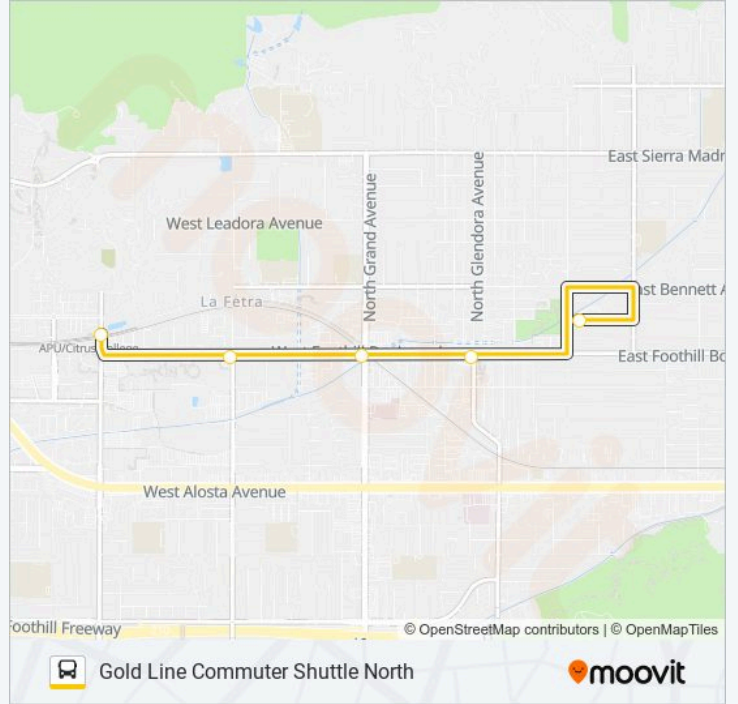

GOLD LINE COMMUTER SHUTTLE NORTH bus Info

Direction: Apu/Citrus Station

Stops: 5

Trip Duration: 9 min

Line Summary:

Direction: Transit Parking Plaza

5 stops

[VIEW LINE SCHEDULE](#)

Apu/Citrus Station

Foothill Boulevard and Barranca Avenue (Eastbound)

Foothill Boulevard and Grand Avenue (Eastbound)

Library/Dt (Eastbound)

Transit Parking Plaza

GOLD LINE COMMUTER SHUTTLE NORTH bus Time Schedule

Transit Parking Plaza Route Timetable:

Sunday	Not Operational
Monday	5:29 AM - 8:00 PM
Tuesday	5:29 AM - 8:00 PM
Wednesday	5:29 AM - 8:00 PM
Thursday	5:29 AM - 8:00 PM
Friday	5:29 AM - 8:00 PM
Saturday	Not Operational

GOLD LINE COMMUTER SHUTTLE NORTH bus Info

Direction: Transit Parking Plaza

Stops: 5

Trip Duration: 9 min

Line Summary:

GOLD LINE COMMUTER SHUTTLE NORTH bus time schedules and route maps are available in an offline PDF at moovitapp.com. Use the Moovit App to see live bus times, train schedule or subway schedule, and step-by-step directions for all public transit in Los Angeles.